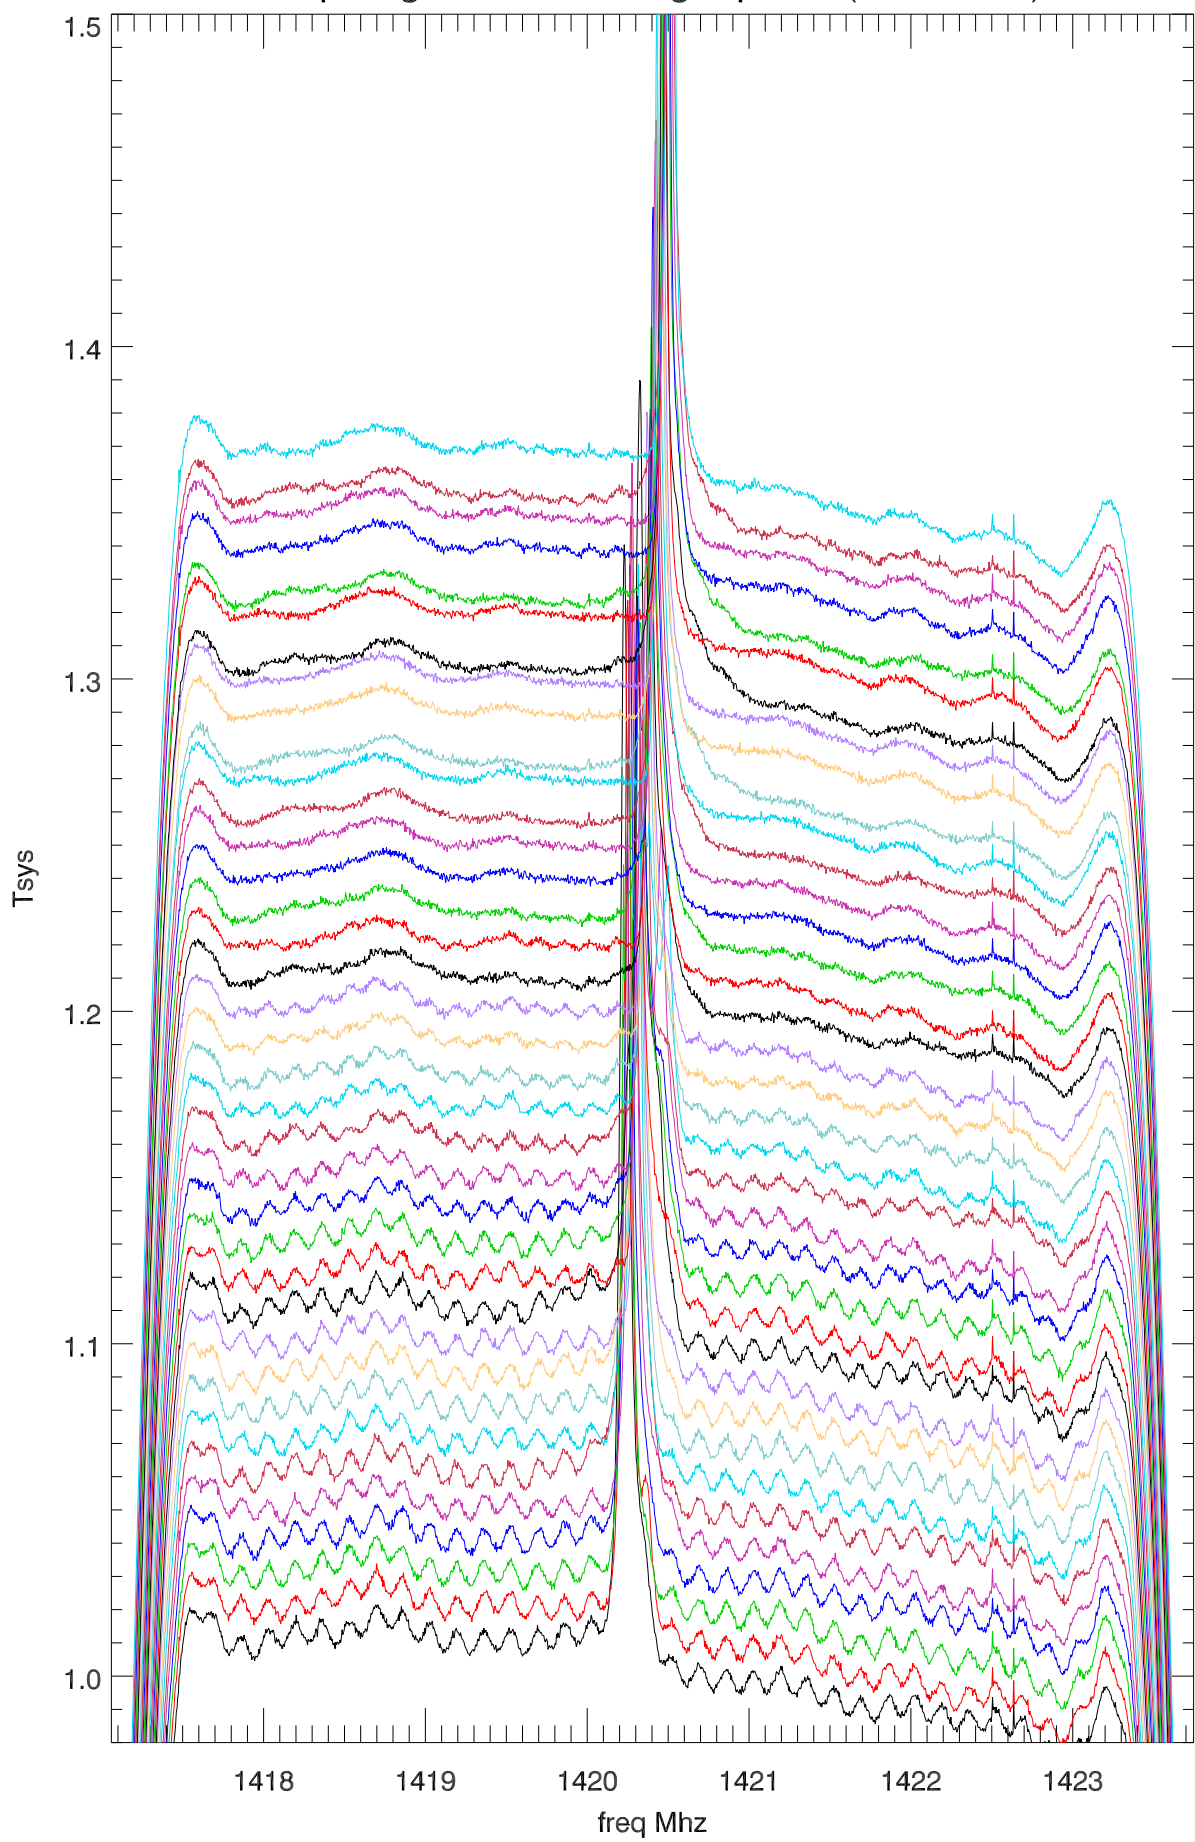

23apr11 galfa bm4a average spectra (with offsets)

23apr11 galfa Ripple strength (@6usecs) vs hour. PoIA

PoIB