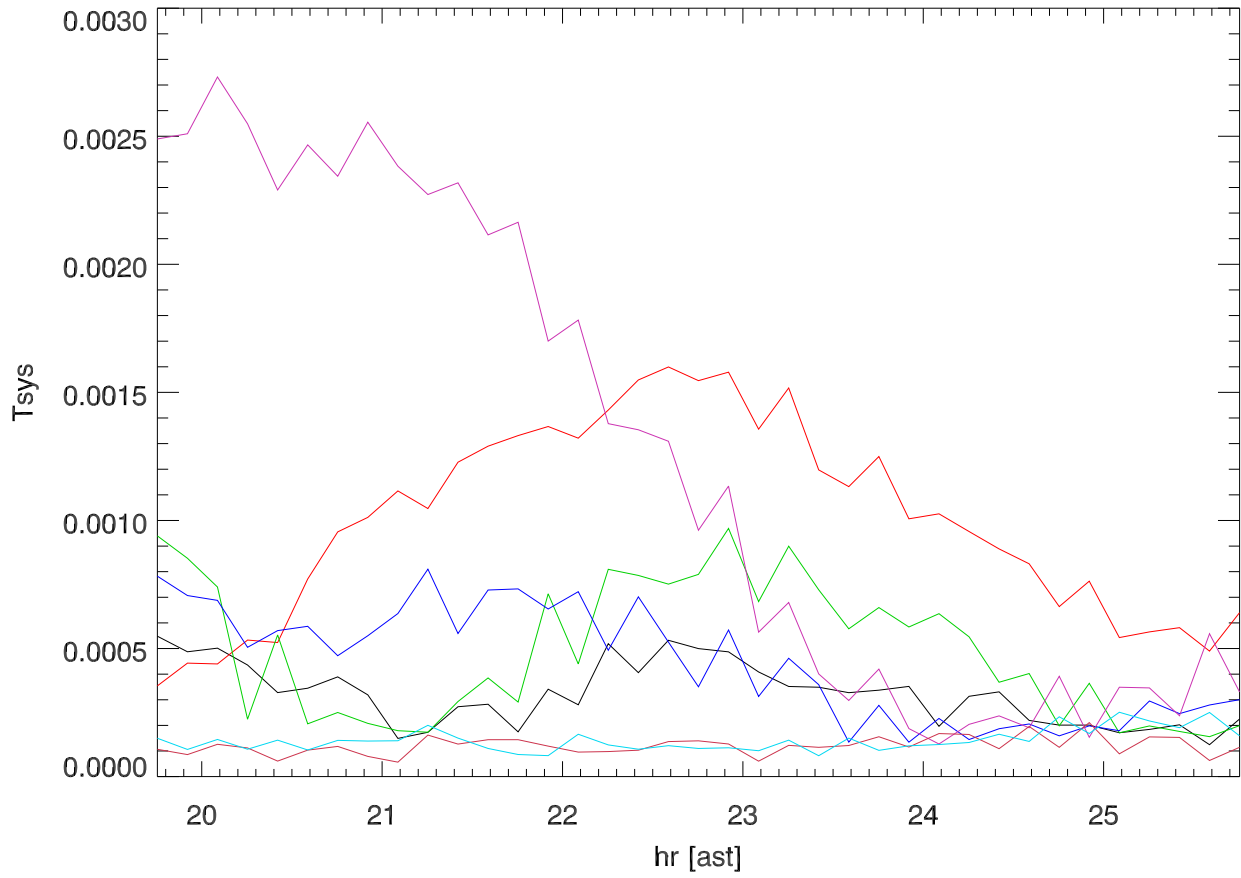

23apr11 galfa bm4a average spectra (with offsets)

23apr11 galfa Ripple strength (@6usecs) vs hour. PoIA

PoIB