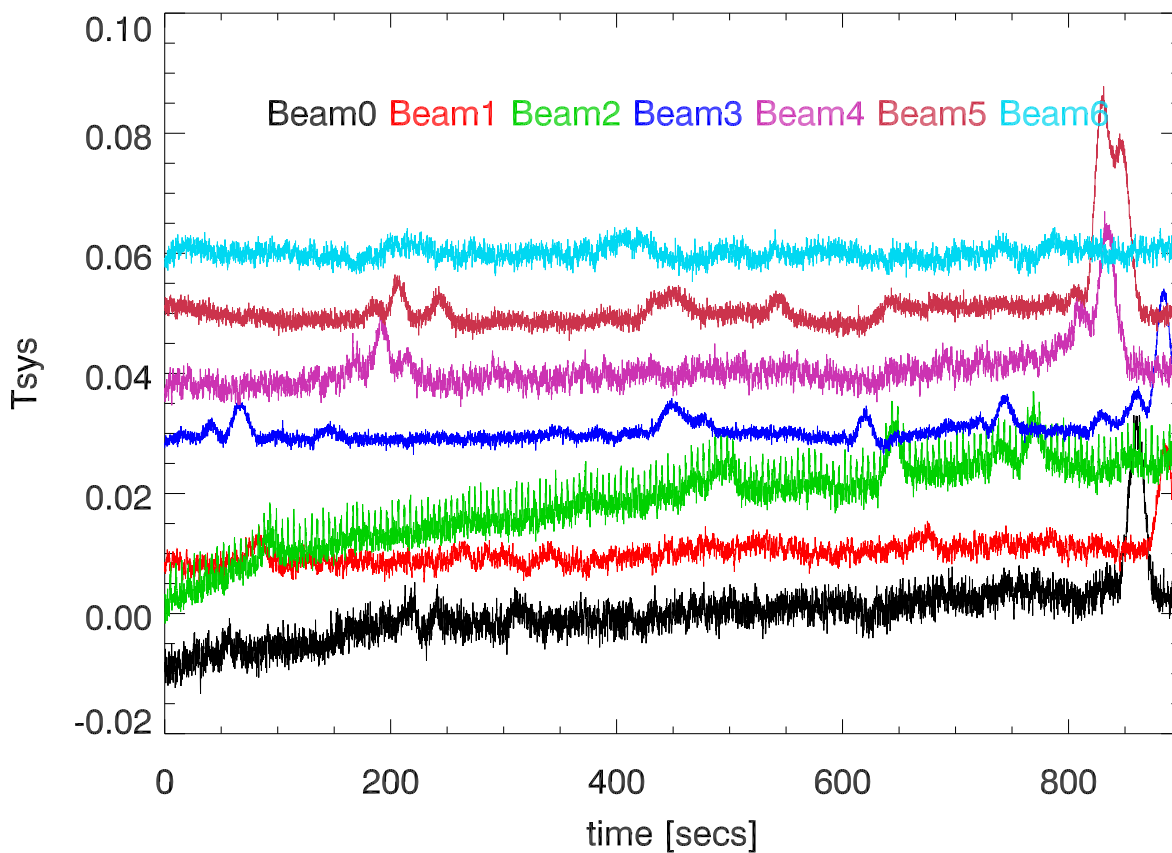

15feb11 alfa total power vs time for 7 beams. PoIA

PoIB

15feb11 alfa total power vs time for 7 beams. PoIA

PoIB

15feb11 Spectrum of alfa total power. PoIA

PoIB