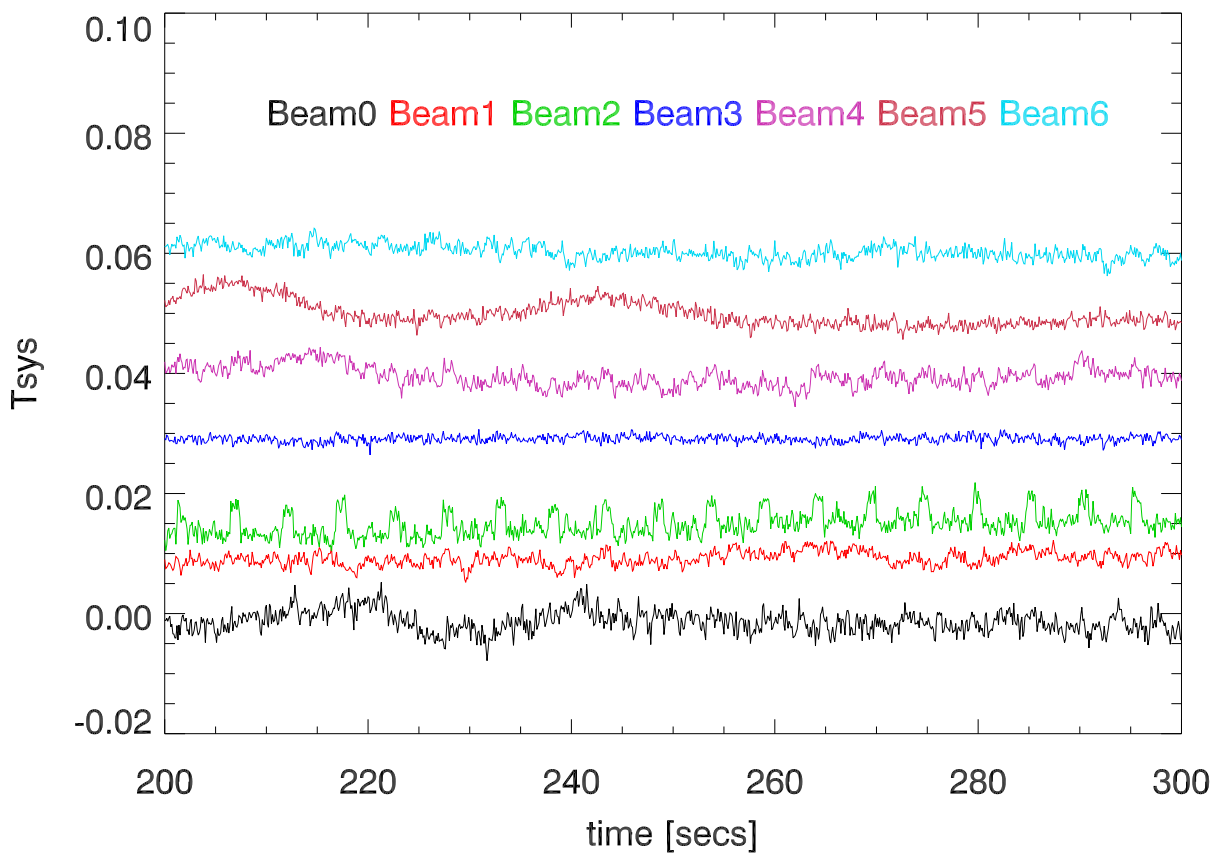

15feb11 alfa total power vs time for 7 beams. PoIA

PoIB

15feb11 alfa total power vs time for 7 beams. PoIA

PoIB

15feb11 Spectrum of alfa total power. PoIA

PoIB