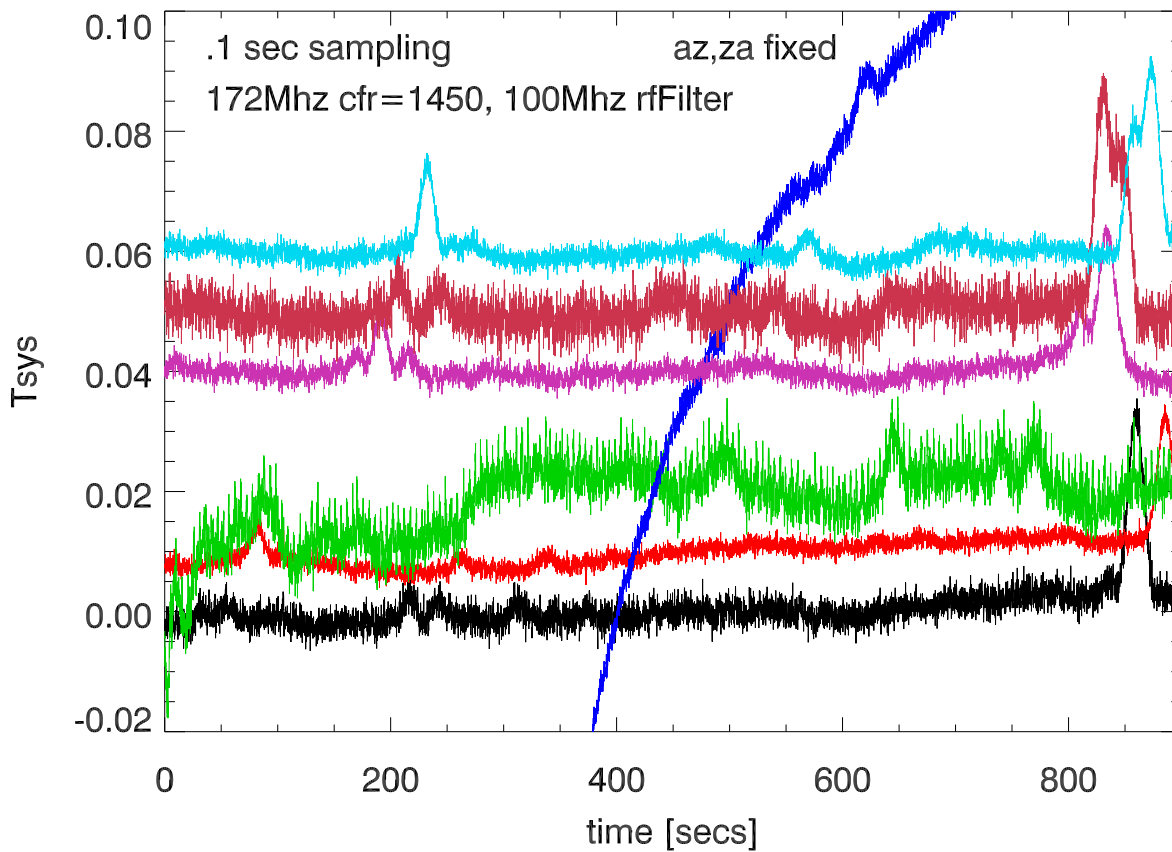

15feb11 alfa total power vs time for 7 beams. PoIA

PoIB

15feb11 alfa total power vs time for 7 beams. PoIA

PoIB

15feb11 Spectrum of alfa total power. PoIA

PoIB