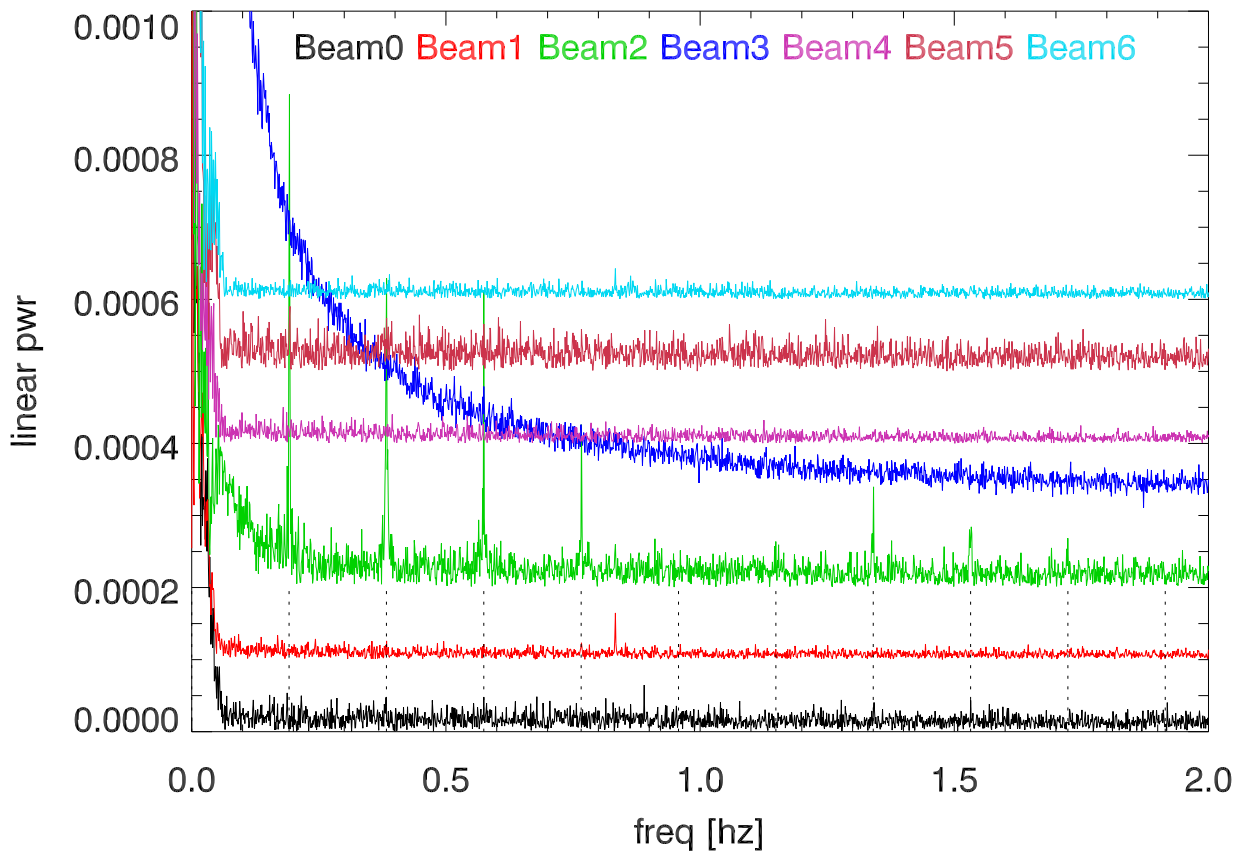

15feb11 alfa total power vs time for 7 beams. PoIA

PoIB

15feb11 alfa total power vs time for 7 beams. PoIA

PoIB

15feb11 Spectrum of alfa total power. PoIA

PoIB