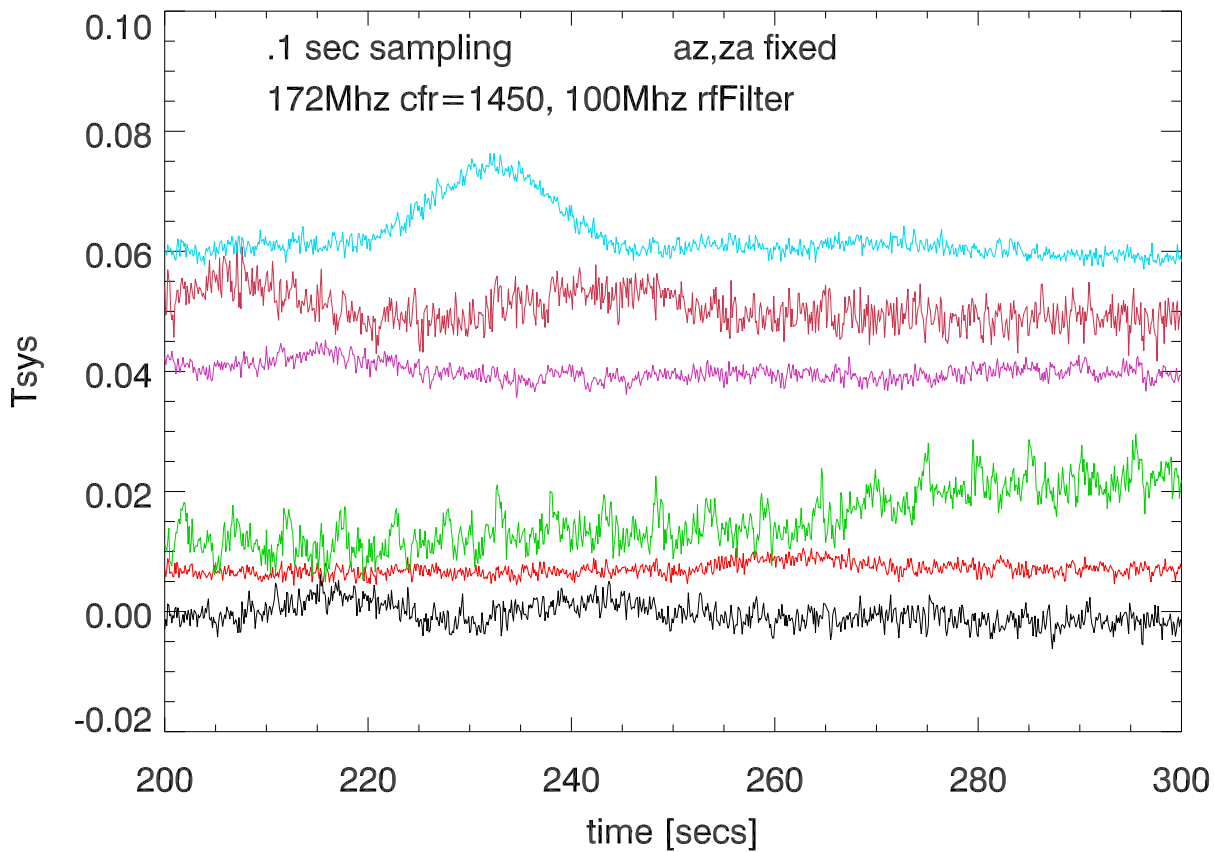

15feb11 alfa total power vs time for 7 beams. PoIA

PoIB

15feb11 alfa total power vs time for 7 beams. PoIA

PoIB

15feb11 Spectrum of alfa total power. PoIA

PoIB