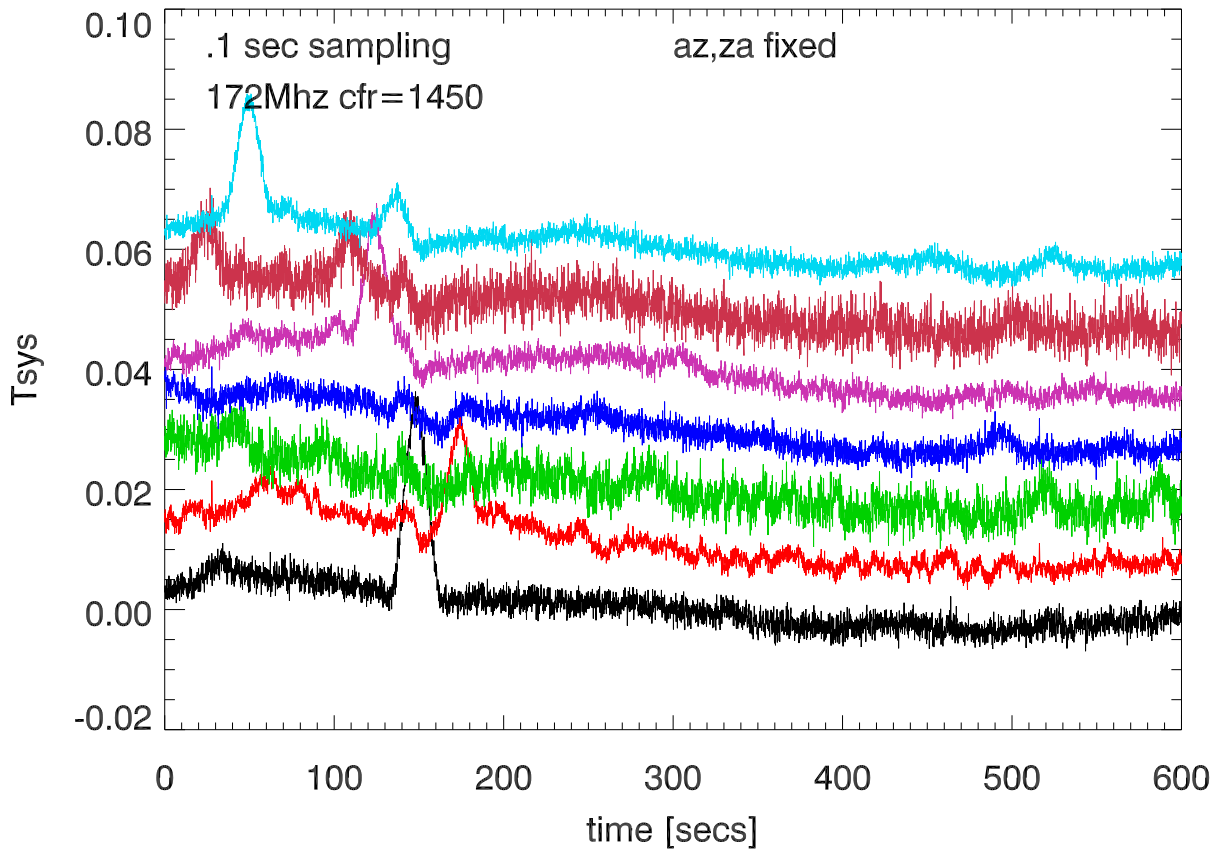

16feb11 alfa total power vs time for 7 beams. PoIA DewarMonOff

PoIB

16feb11 alfa total power vs time for 7 beams. PoIA DewarMonOff

PoIB

16feb11 Spectrum of alfa total power. PoIA DewarMonOff

PoIB