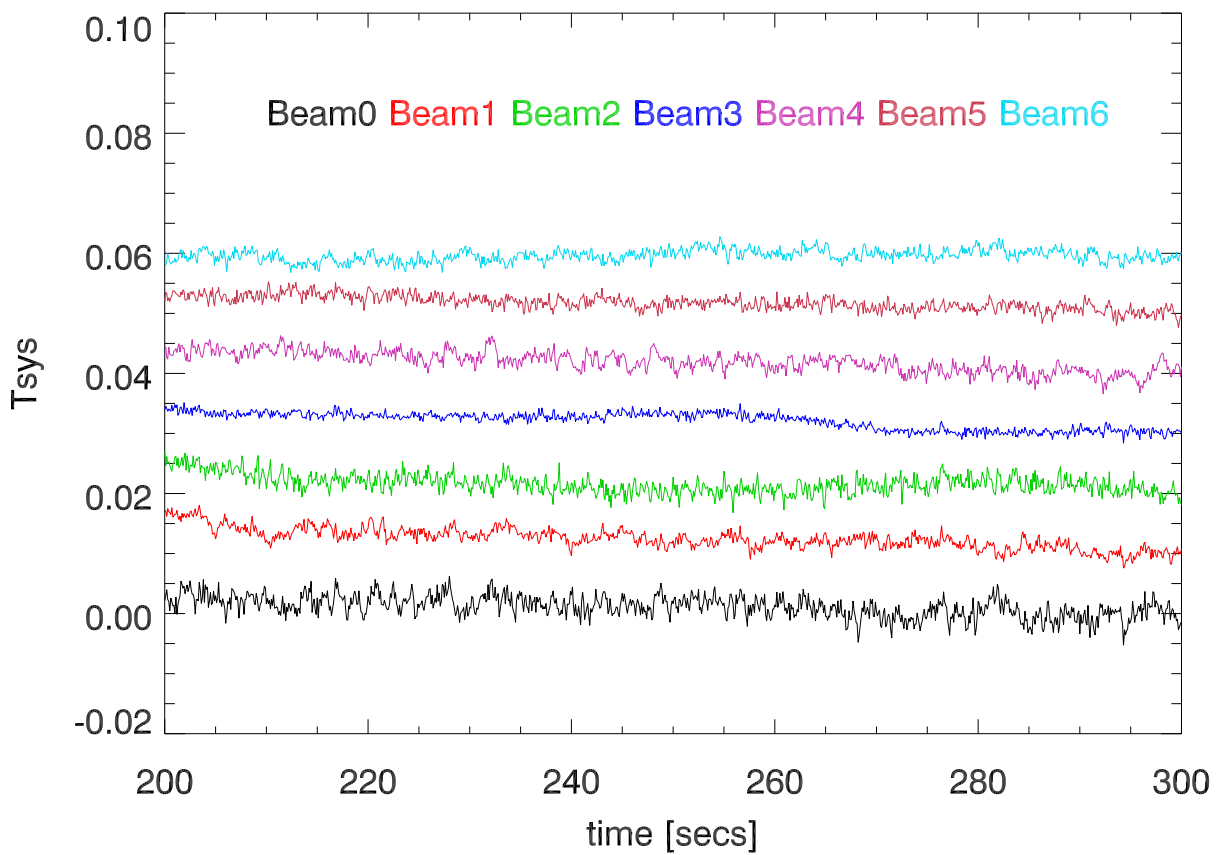

16feb11 alfa total power vs time for 7 beams. PoIA DewarMonOff

PoIB

16feb11 alfa total power vs time for 7 beams. PoIA DewarMonOff

PoIB

16feb11 Spectrum of alfa total power. PoIA DewarMonOff

PoIB