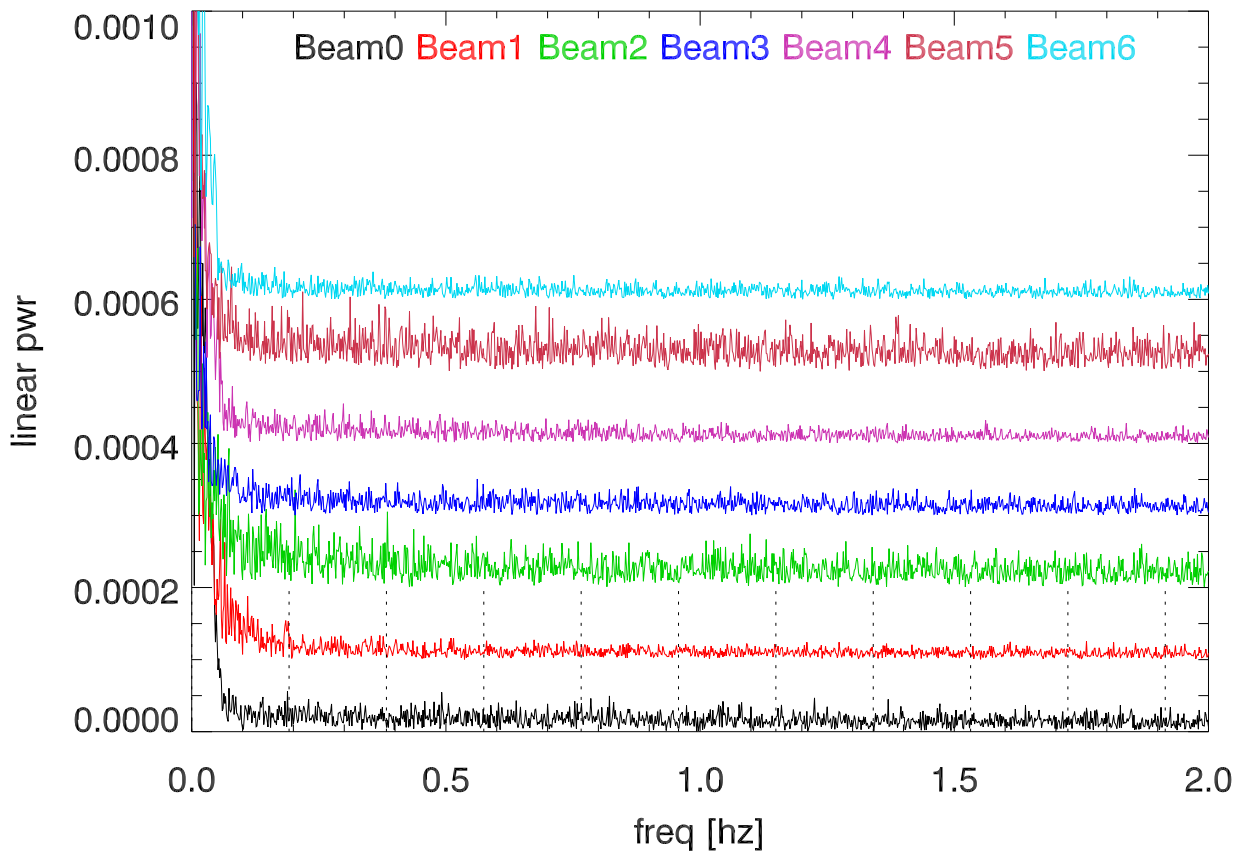

16feb11 alfa total power vs time for 7 beams. PoIA DewarMonOff

PoIB

16feb11 alfa total power vs time for 7 beams. PoIA DewarMonOff

PoIB

16feb11 Spectrum of alfa total power. PoIA DewarMonOff

PoIB