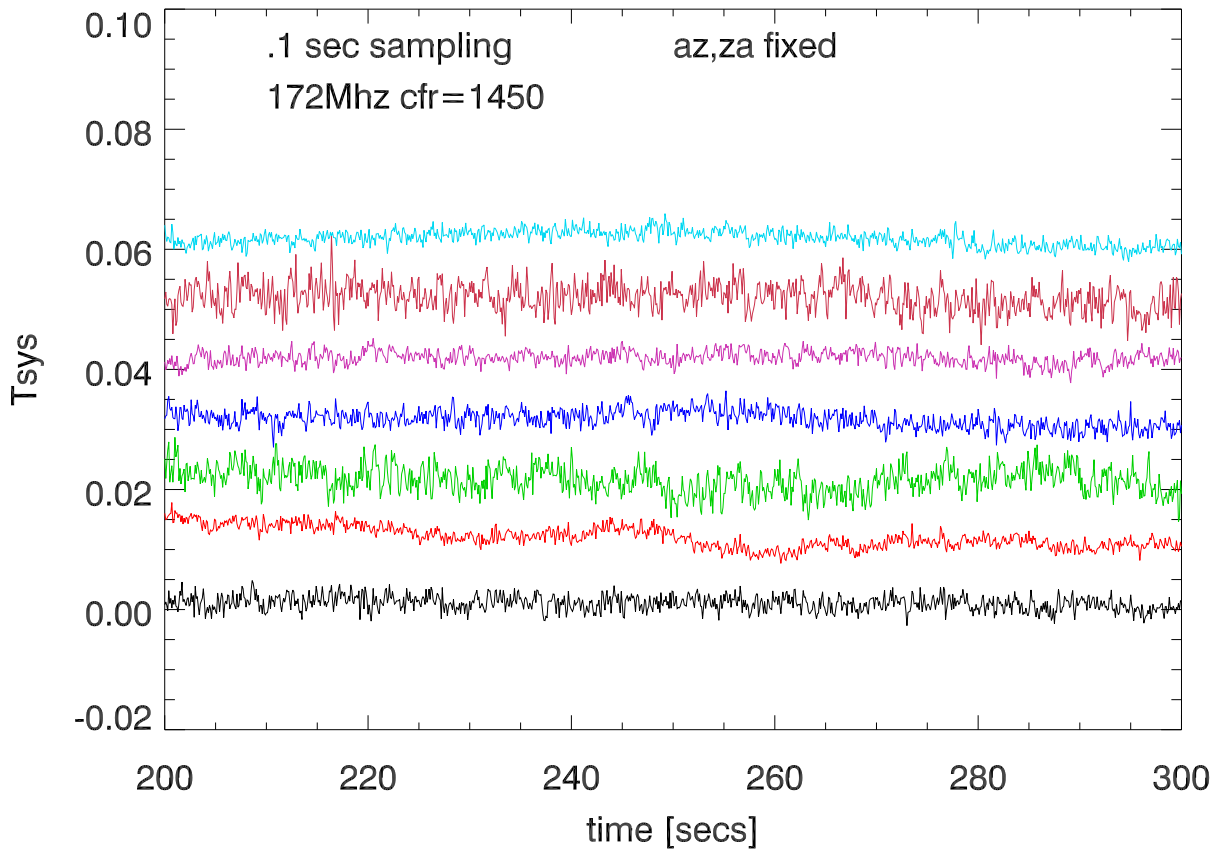

16feb11 alfa total power vs time for 7 beams. PoIA DewarMonOff

PoIB

16feb11 alfa total power vs time for 7 beams. PoIA DewarMonOff

PoIB

16feb11 Spectrum of alfa total power. PoIA DewarMonOff

PoIB