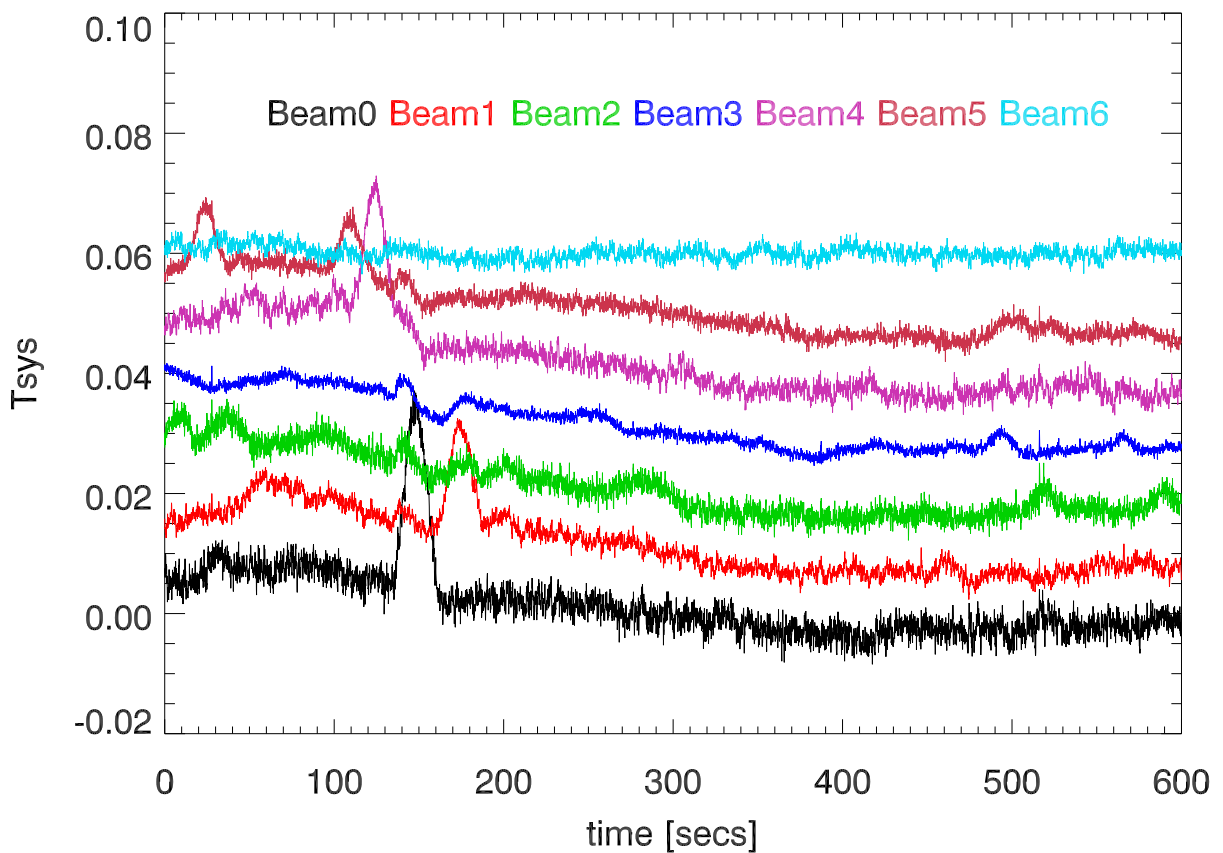

16feb11 alfa total power vs time for 7 beams. PoIA DewarMonOff

PoIB

16feb11 alfa total power vs time for 7 beams. PoIA DewarMonOff

PoIB

16feb11 Spectrum of alfa total power. PoIA DewarMonOff

PoIB