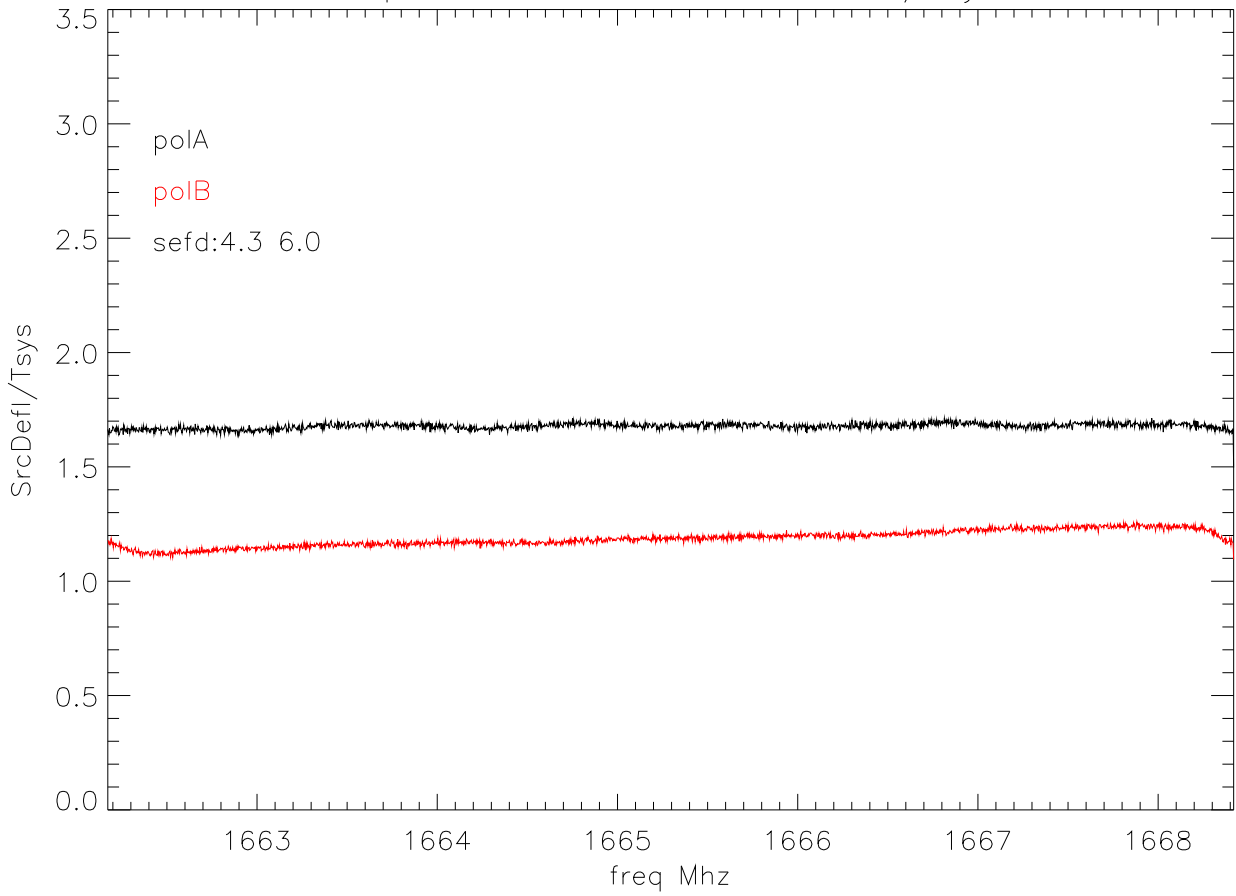

1apr05 alfa cta21 avgOnSrc, avgOffSrc.

1apr05 lbw cta21 avgOnSrc, avgOffSrc.

1apr05 alfa cta21 SrcDeflection/Tsys

1apr05 lbw cta21 SrcDeflection/Tsys

1apr05 cta21 (G/T alfa) / (G/T lbw) with alfa oh filters