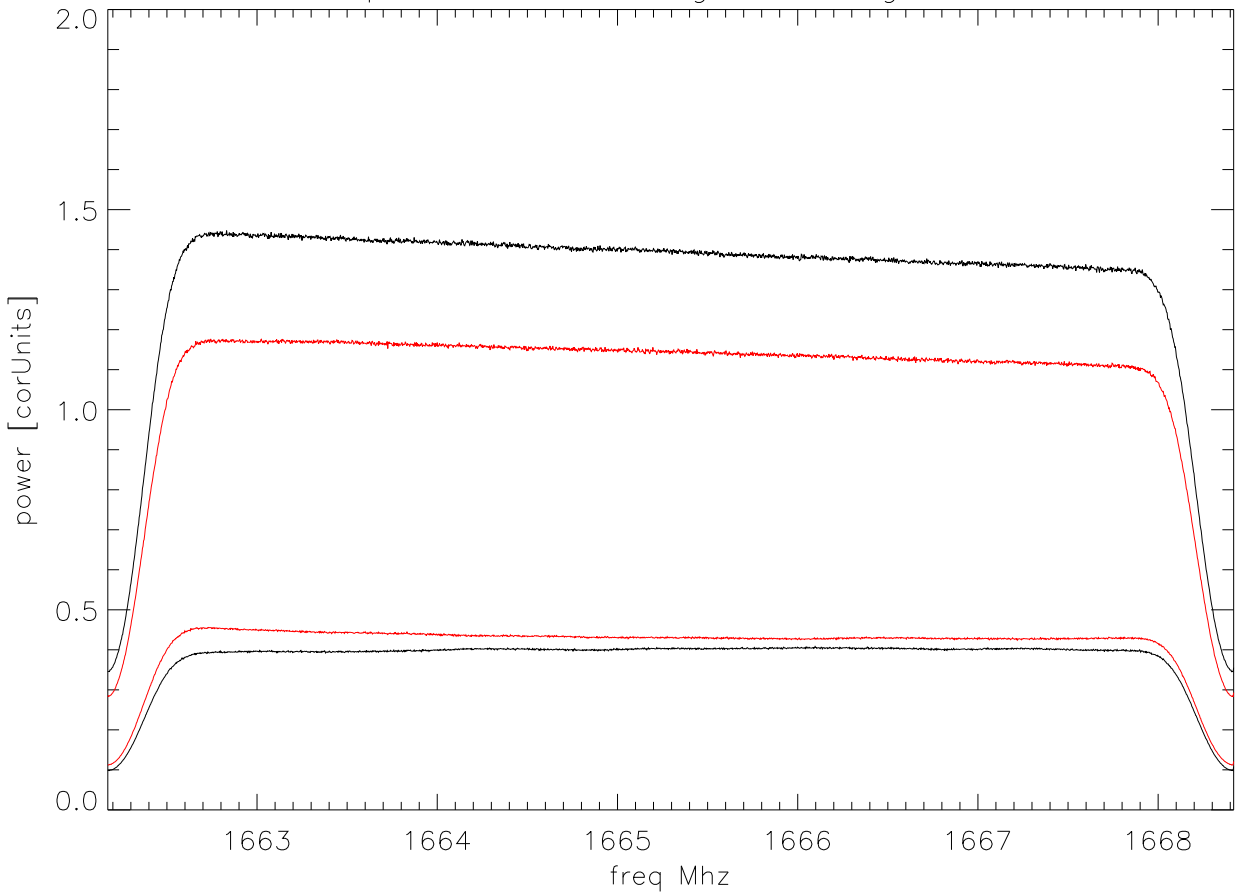

1apr05 alfa cta21 avgOnSrc, avgOffSrc.

1apr05 lbw cta21 avgOnSrc, avgOffSrc.

1apr05 alfa cta21 SrcDeflection/Tsys

1apr05 lbw cta21 SrcDeflection/Tsys

1apr05 cta21 (G/T alfa) / (G/T lbw) with alfa oh filters