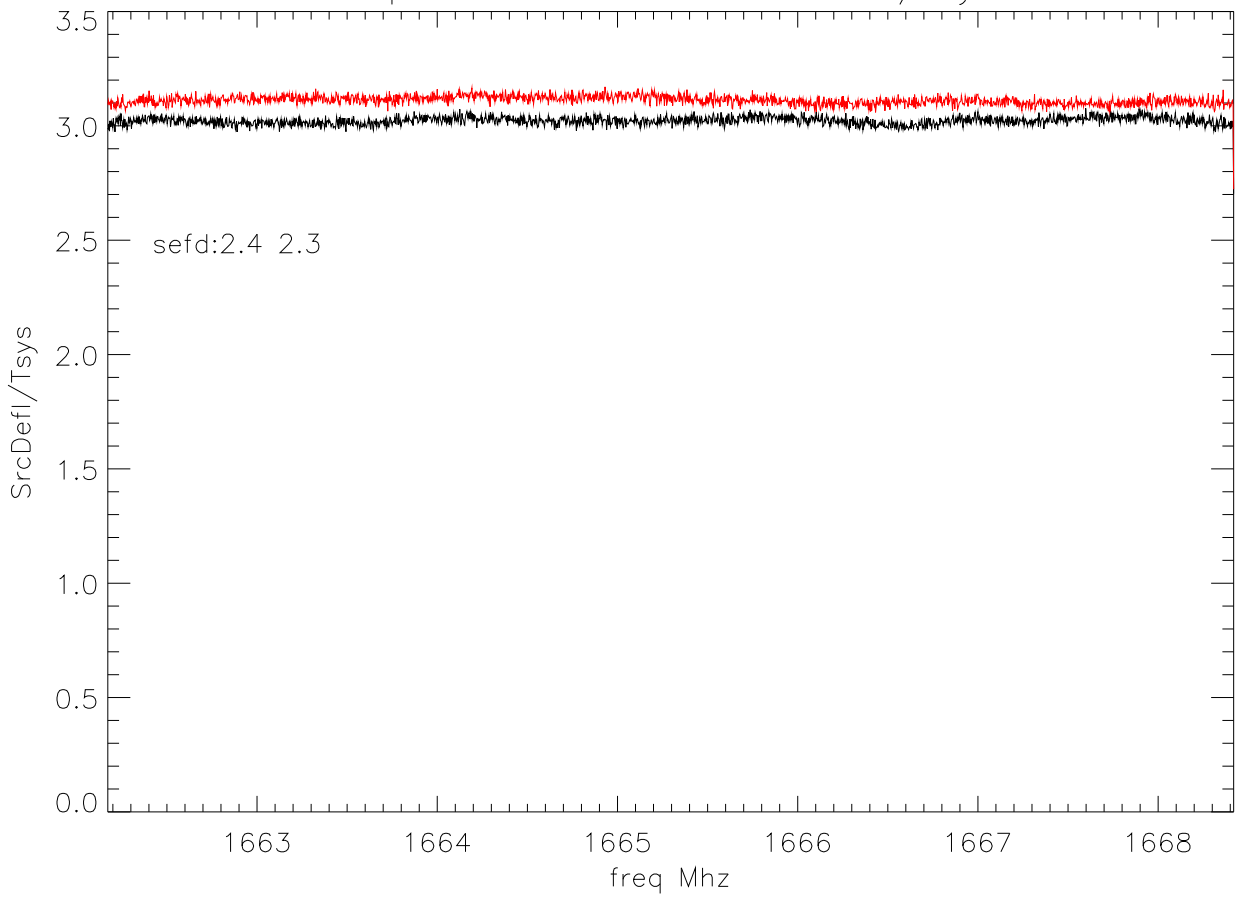

1apr05 alfa cta21 avgOnSrc, avgOffSrc.

1apr05 lbw cta21 avgOnSrc, avgOffSrc.

1apr05 alfa cta21 SrcDeflection/Tsys

1apr05 lbw cta21 SrcDeflection/Tsys

1apr05 cta21 (G/T alfa) / (G/T lbw) with alfa oh filters