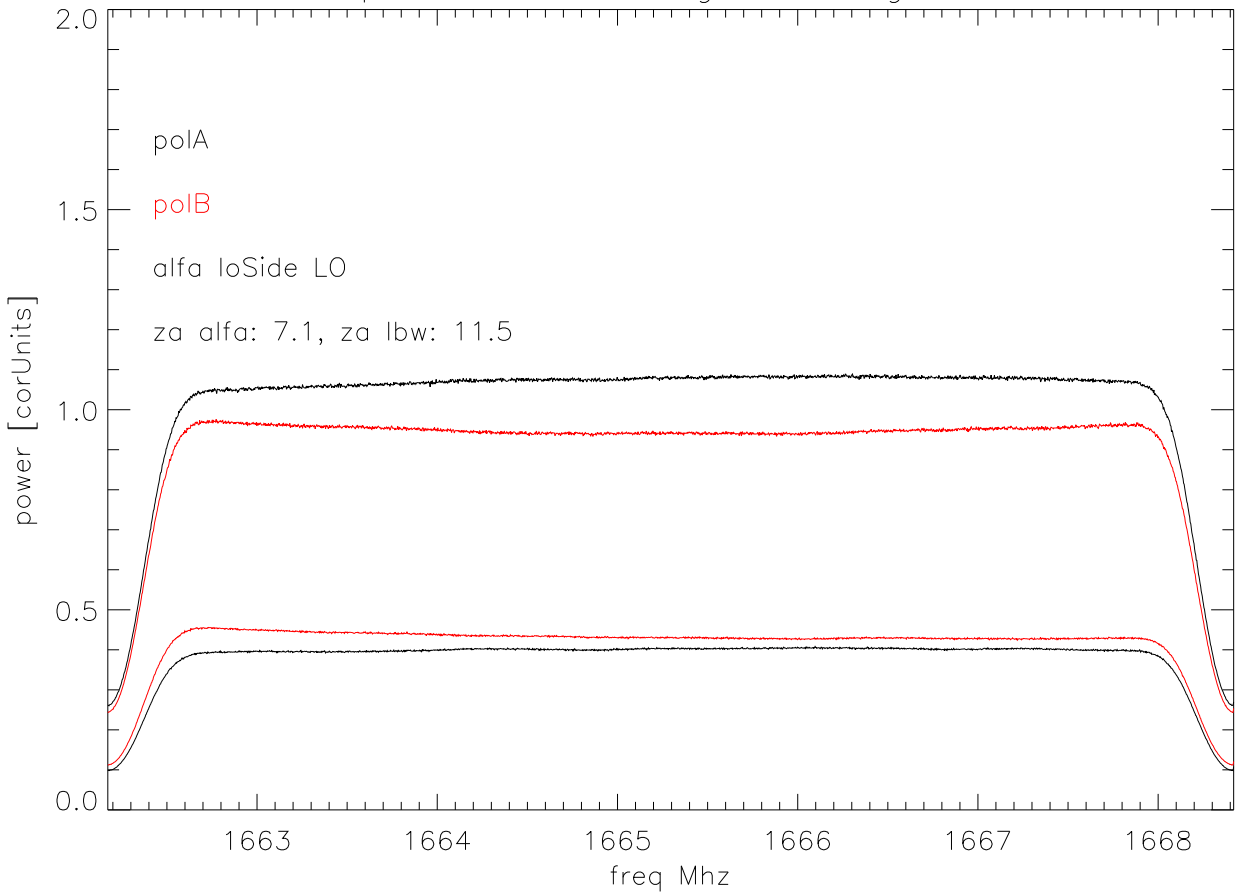

1apr05 alfa cta21 avgOnSrc, avgOffSrc.

1apr05 lbw cta21 avgOnSrc, avgOffSrc.

1apr05 alfa cta21 SrcDeflection/Tsys

1apr05 lbw cta21 SrcDeflection/Tsys

1apr05 cta21 (G/T alfa) / (G/T lbw) with alfa oh filters