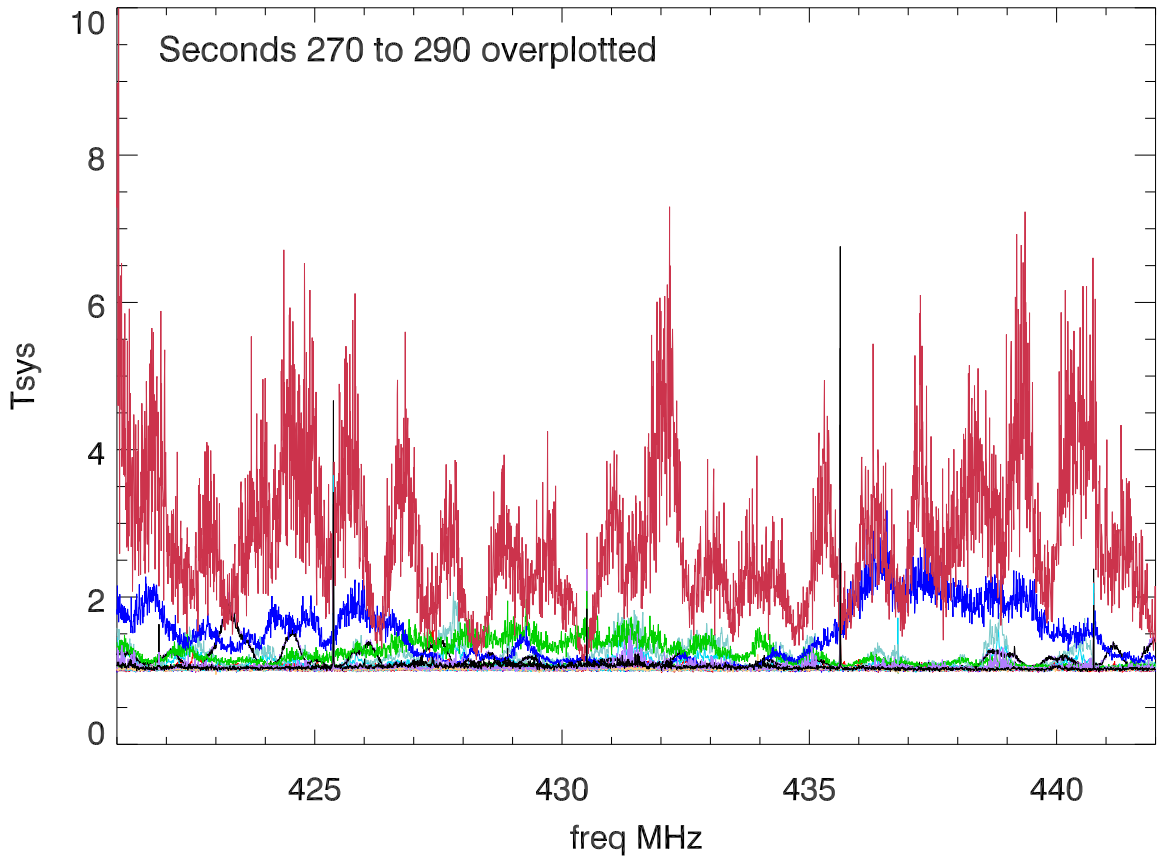

### 14may15 tx6 on antenna, TotPwr harmonics in 430Gr