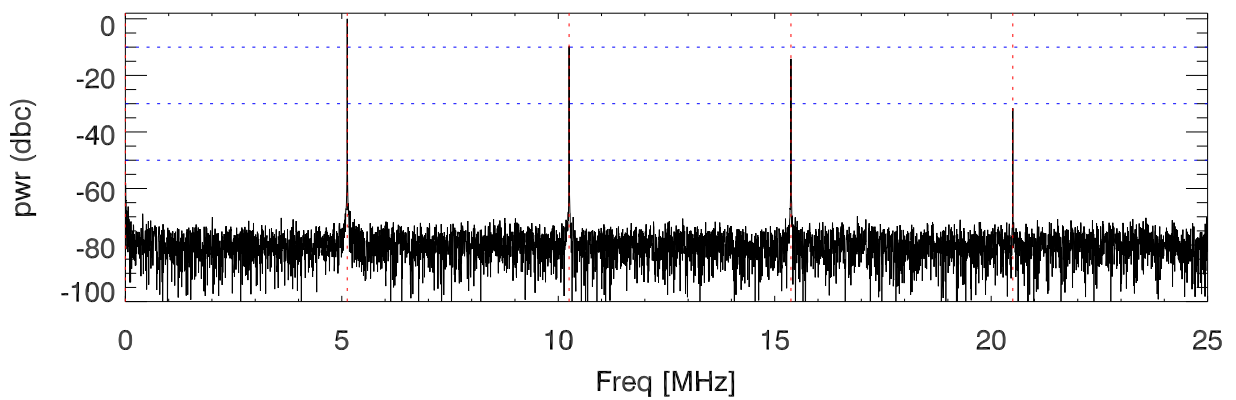

151102Tx1 tube monitor ports: BroadBand

IPA Anode

Driver Anode

Rf FwdPwr Output

151102Tx1 tube monitor ports: spectral density. BroadBand

IPA Anode

Driver Anode

Rf FwdPwr Output