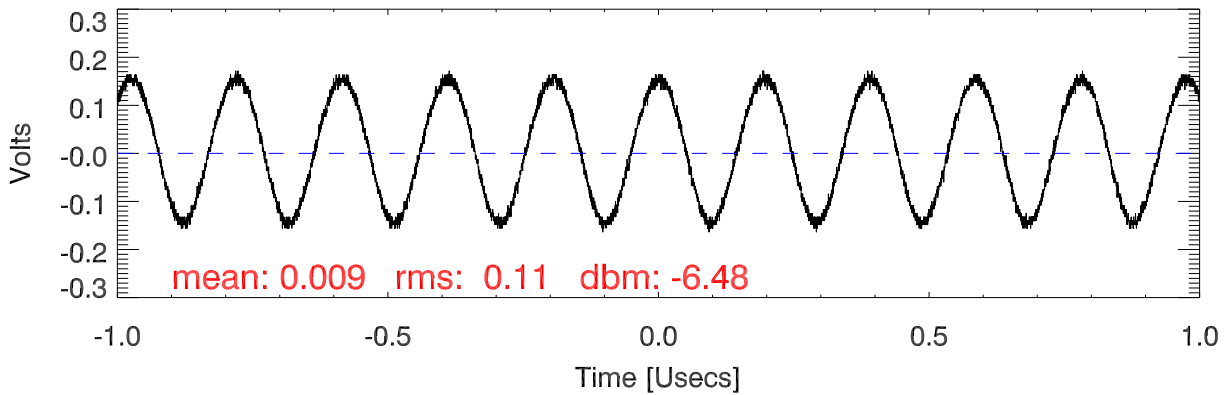

151102Tx1 tube monitor ports: BroadBand

IPA Anode

Driver Anode

Rf FwdPwr Output

151102Tx1 tube monitor ports: spectral density. BroadBand

IPA Anode

Driver Anode

Rf FwdPwr Output