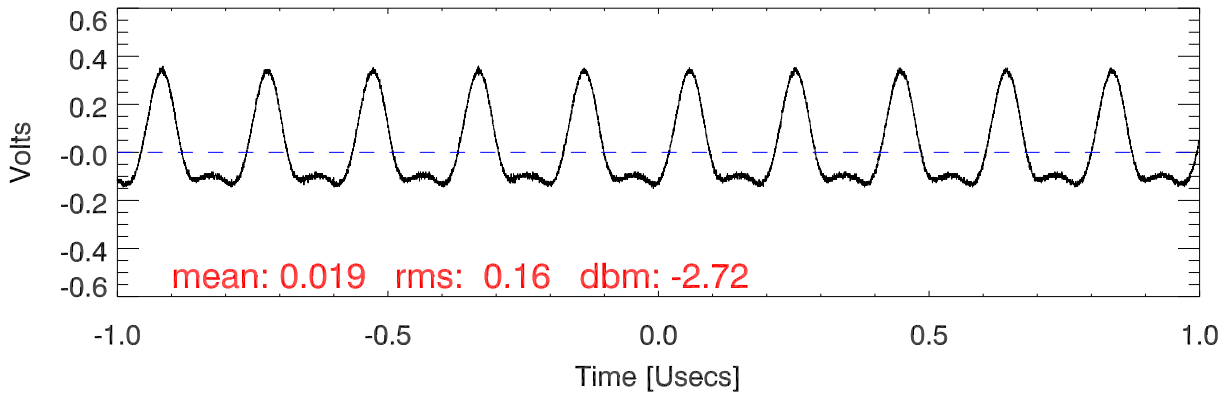

151102Tx1 tube monitor ports: BroadBand

IPA Anode

Driver Anode

Rf FwdPwr Output

151102Tx1 tube monitor ports: spectral density. BroadBand

IPA Anode

Driver Anode

Rf FwdPwr Output