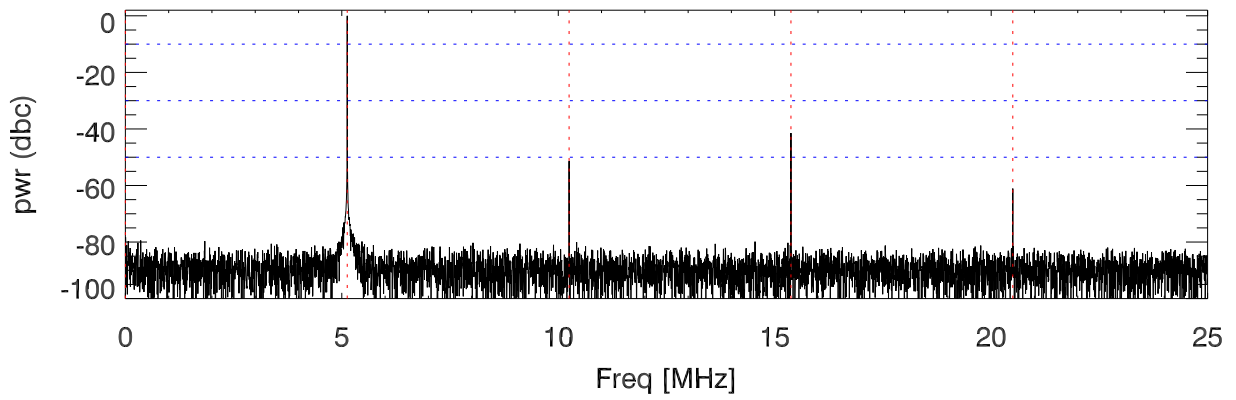

151102Tx1 tube monitor ports: BroadBand

IPA Anode

Driver Anode

Rf FwdPwr Output

151102Tx1 tube monitor ports: spectral density. BroadBand

IPA Anode

Driver Anode

Rf FwdPwr Output