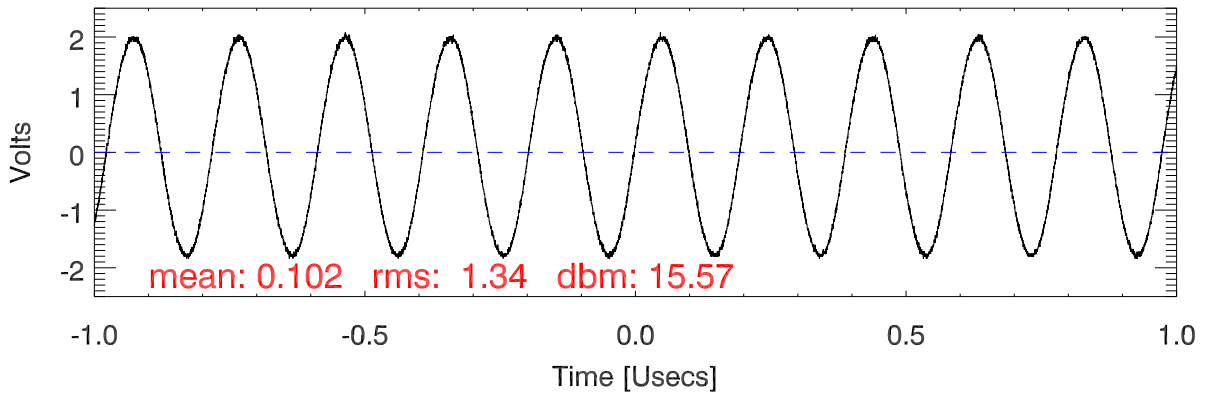

151102Tx1 tube monitor ports: BroadBand

IPA Anode

Driver Anode

Rf FwdPwr Output

151102Tx1 tube monitor ports: spectral density. BroadBand

IPA Anode

Driver Anode

Rf FwdPwr Output