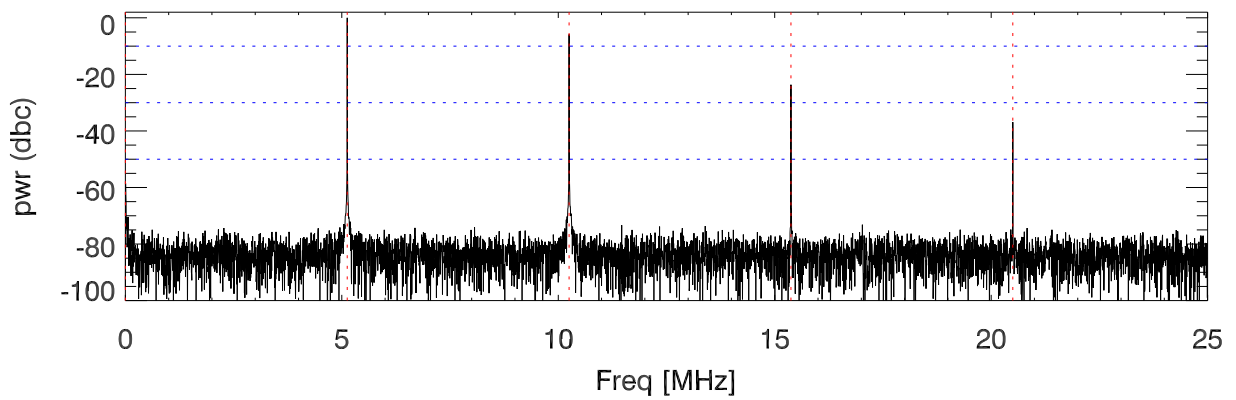

151102Tx1 tube monitor ports: BroadBand

IPA Anode

Driver Anode

Rf FwdPwr Output

151102Tx1 tube monitor ports: spectral density. BroadBand

IPA Anode

Driver Anode

Rf FwdPwr Output