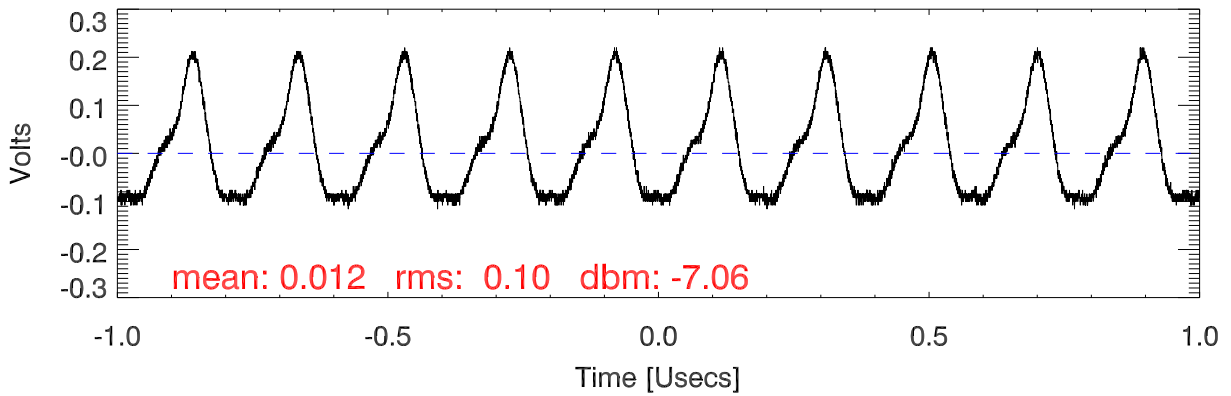

151102Tx1 tube monitor ports: BroadBand

IPA Anode

Driver Anode

Rf FwdPwr Output

151102Tx1 tube monitor ports: spectral density. BroadBand

IPA Anode

Driver Anode

Rf FwdPwr Output