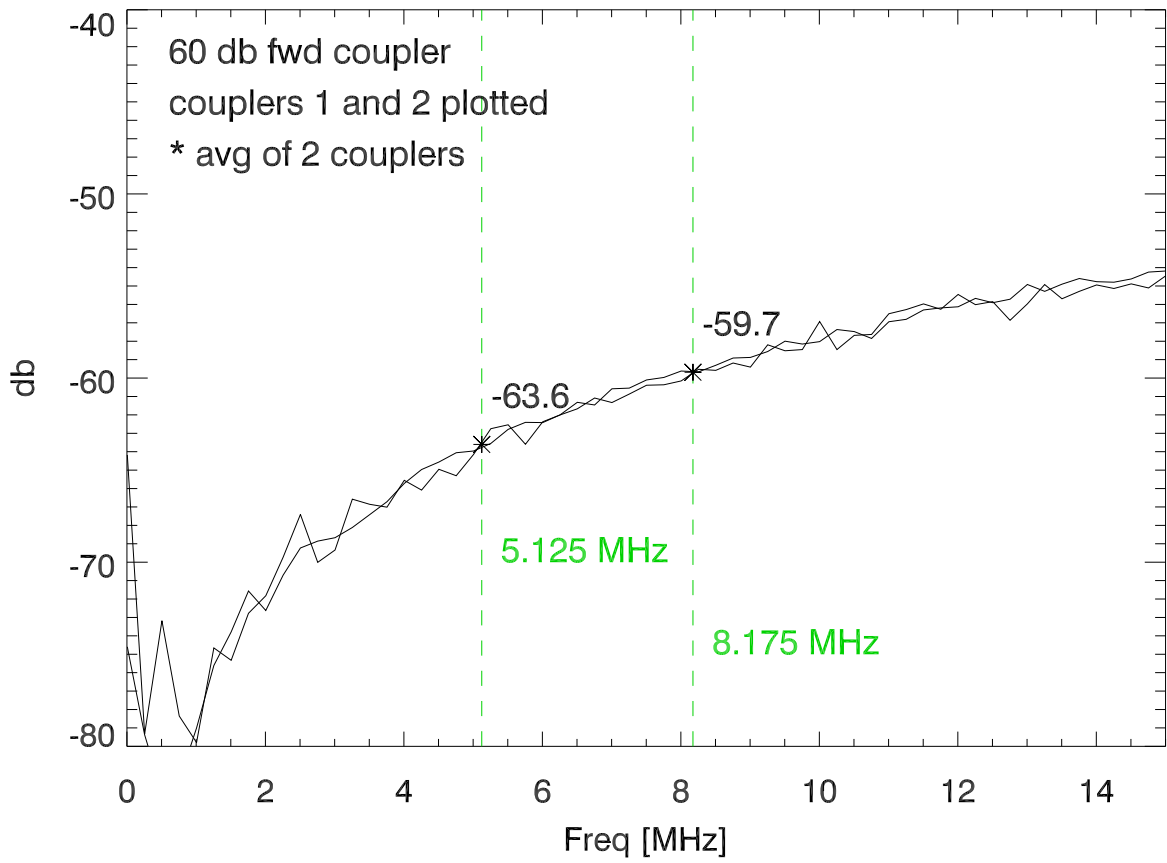

14sep15 S21 HF 8mhz rf coupler calibration

14sep15 S21 HF 8mhz rf coupler calibration