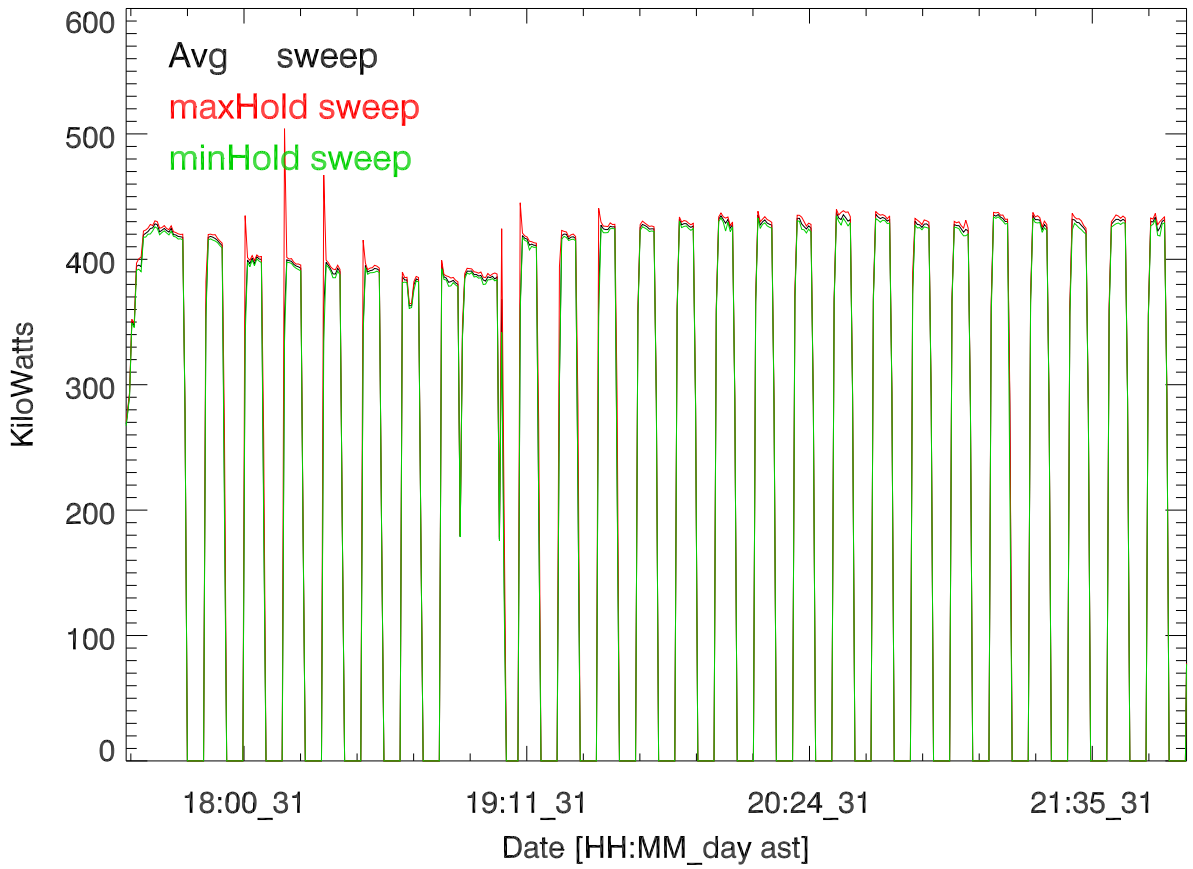

TxPwrTot. 31oct16:H3112. Elizabeth Kendall 5 MHz

TxPwr by Tx. 31oct16:H3112. Elizabeth Kendall