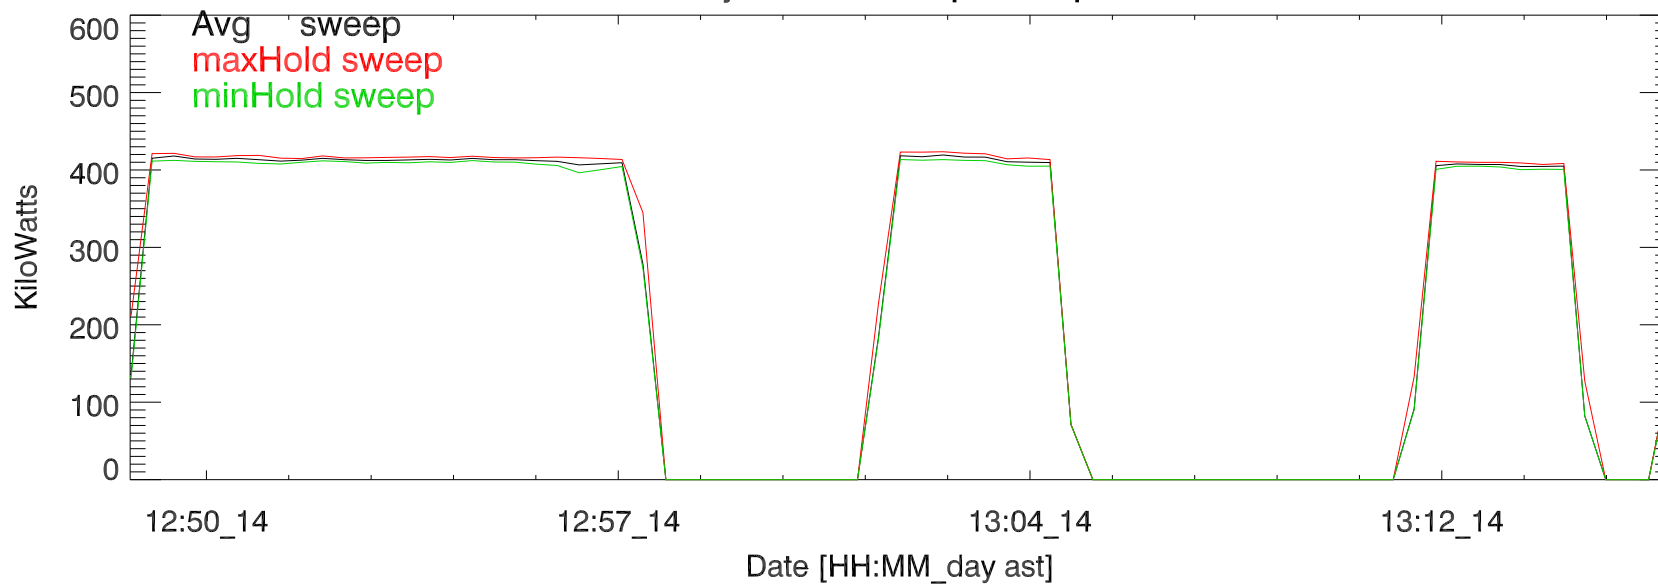

TxPwrTot. 14jun19:H3337 paul exp14.04 5 MHz

TxPwr by Tx. 14jun19:H3337 paul exp14.04