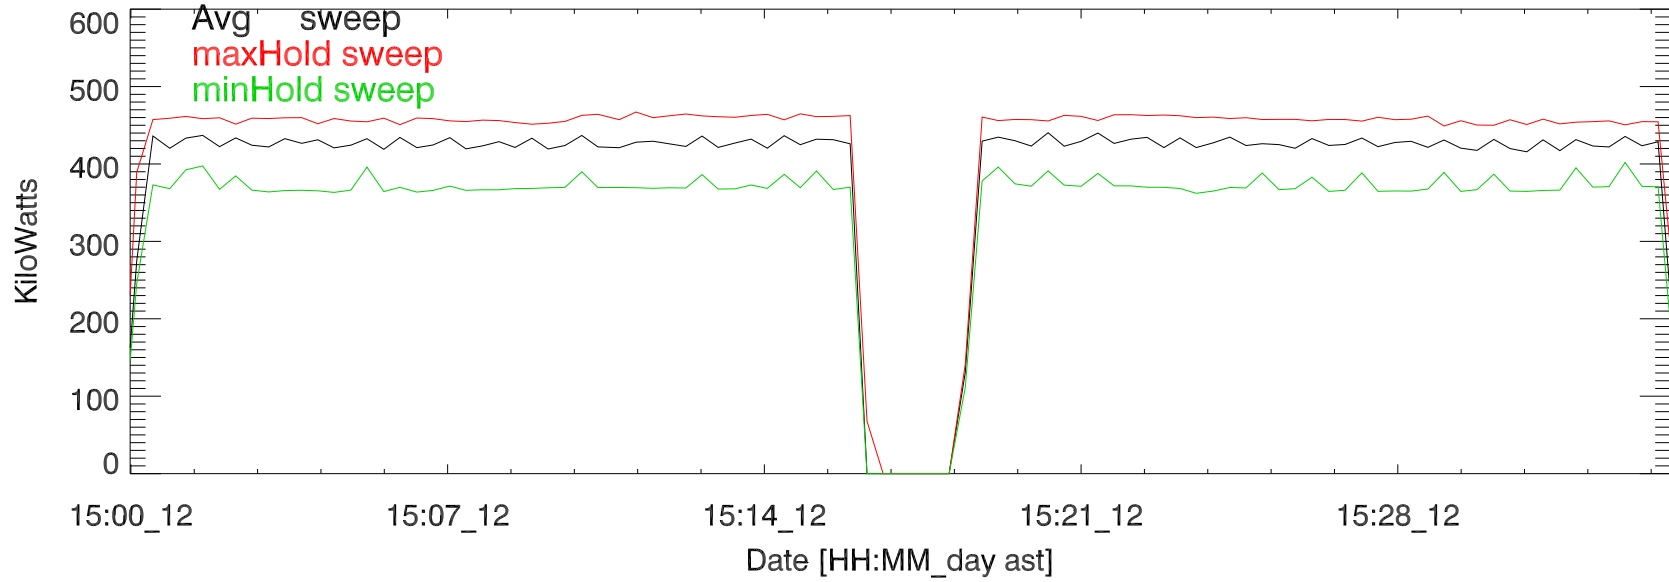

TxPwrTot. 12jun19:H3337 paul exp12.08 5 MHz

TxPwr by Tx. 12jun19:H3337 paul exp12.08