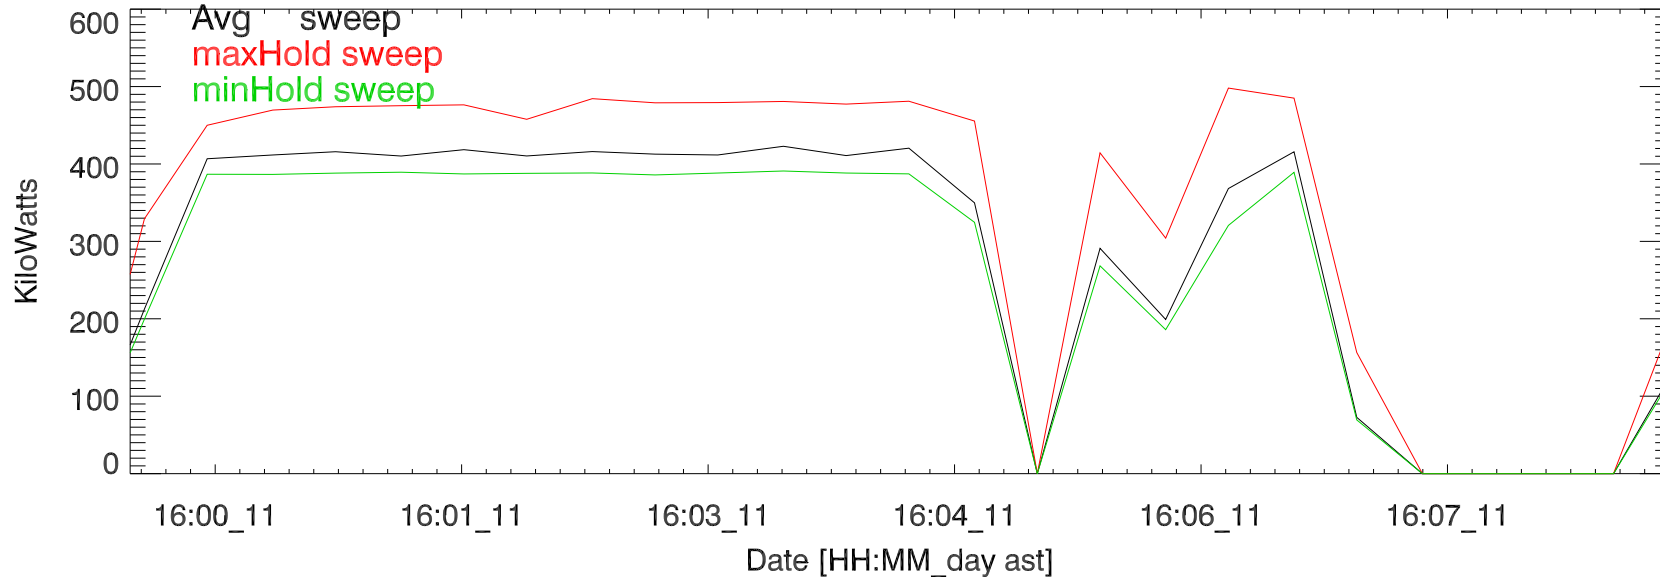

TxPwrTot. 11jun19:H3337 paul exp11.08 5 MHz

TxPwr by Tx. 11jun19:H3337 paul exp11.08