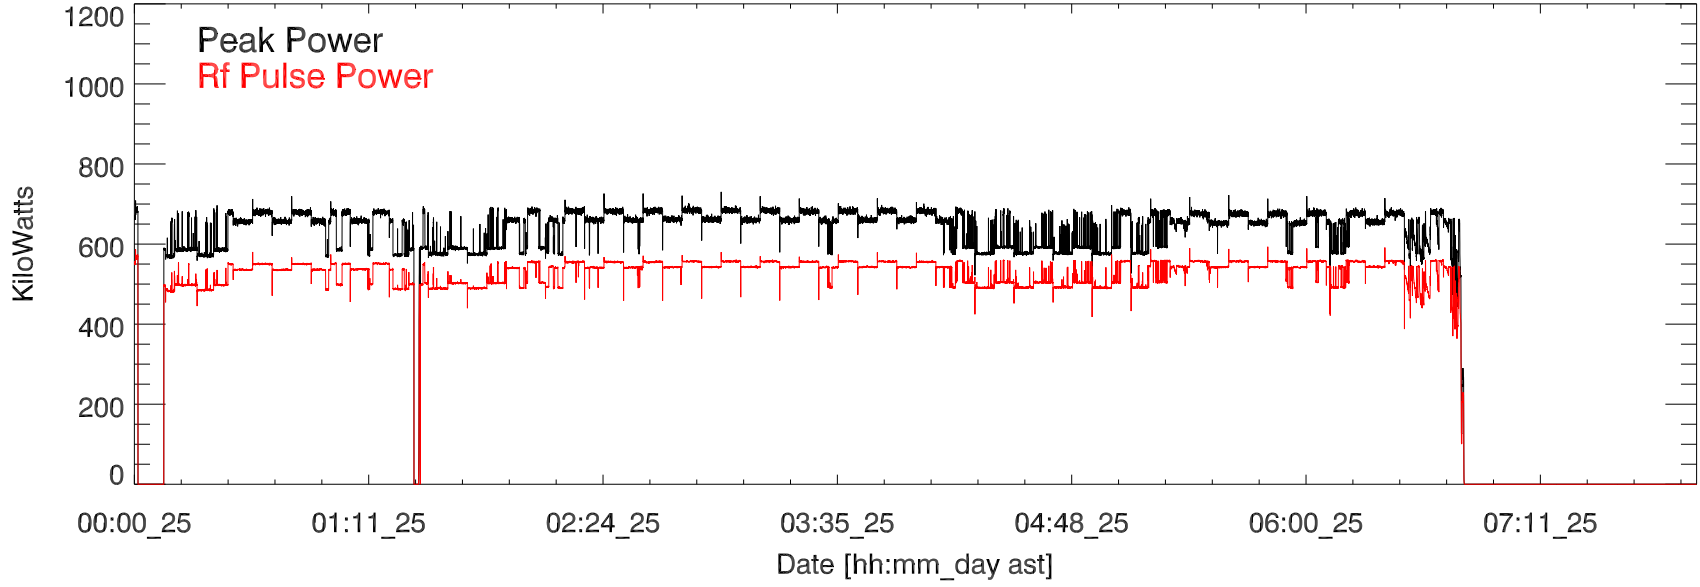

CH 430 Transmitted power for: 25jul17:H3207. Khushboo

GD 430 Transmitted power for: 25jul17:H3207. Khushboo