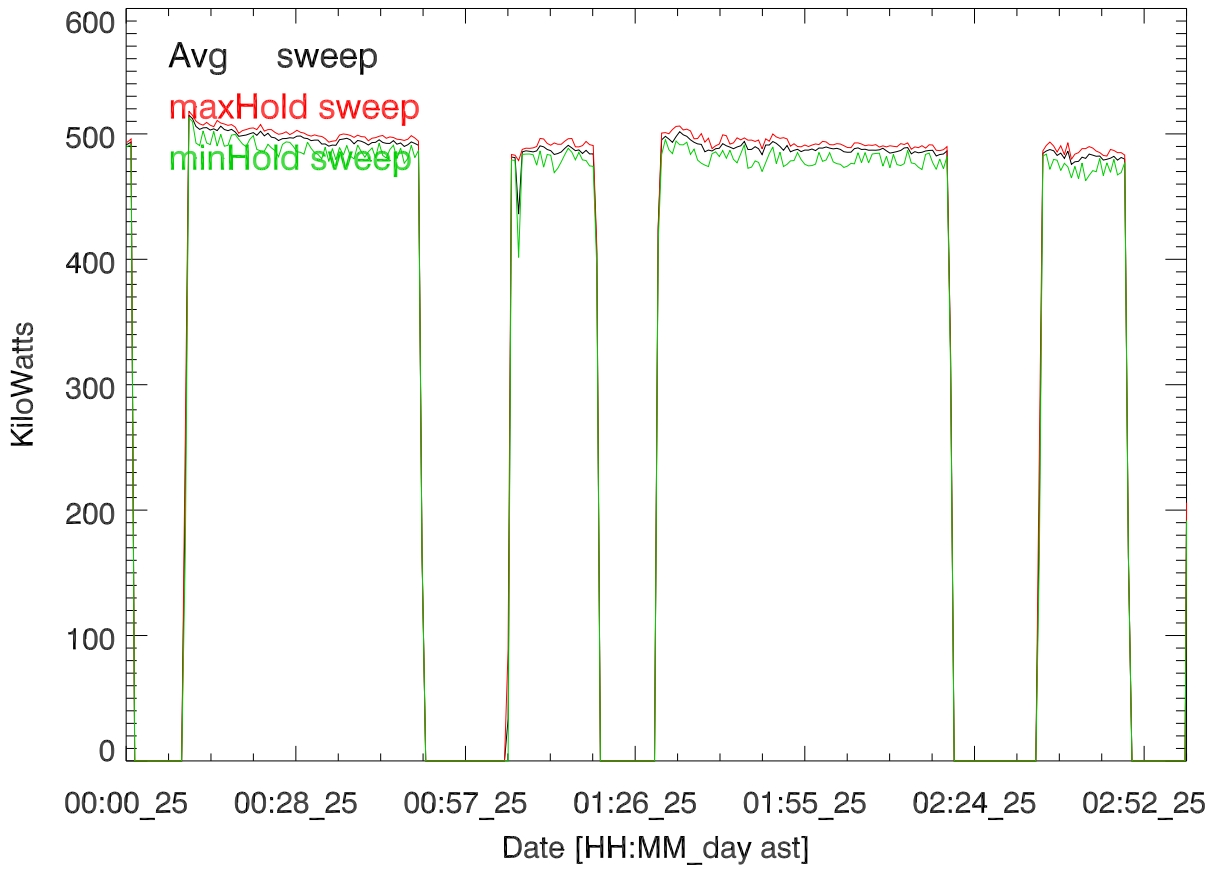

TxPwrTot. 25may17:T2689. Min-Chang Lee 5 MHz

TxPwr by Tx. 25may17:T2689. Min-Chang Lee