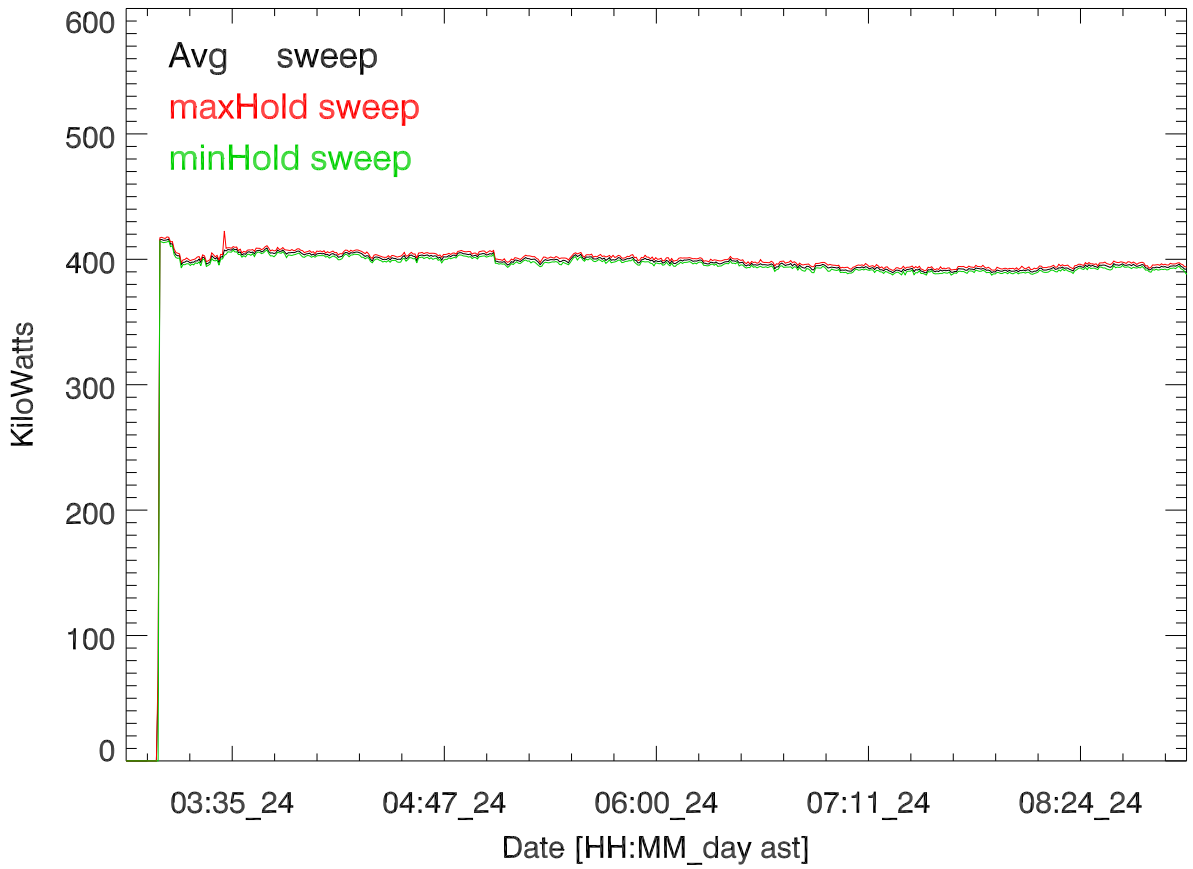

TxPwrTot. 24may17:T2869. Suman

5 MHz

TxPwr by Tx. 24may17:T2869. Suman