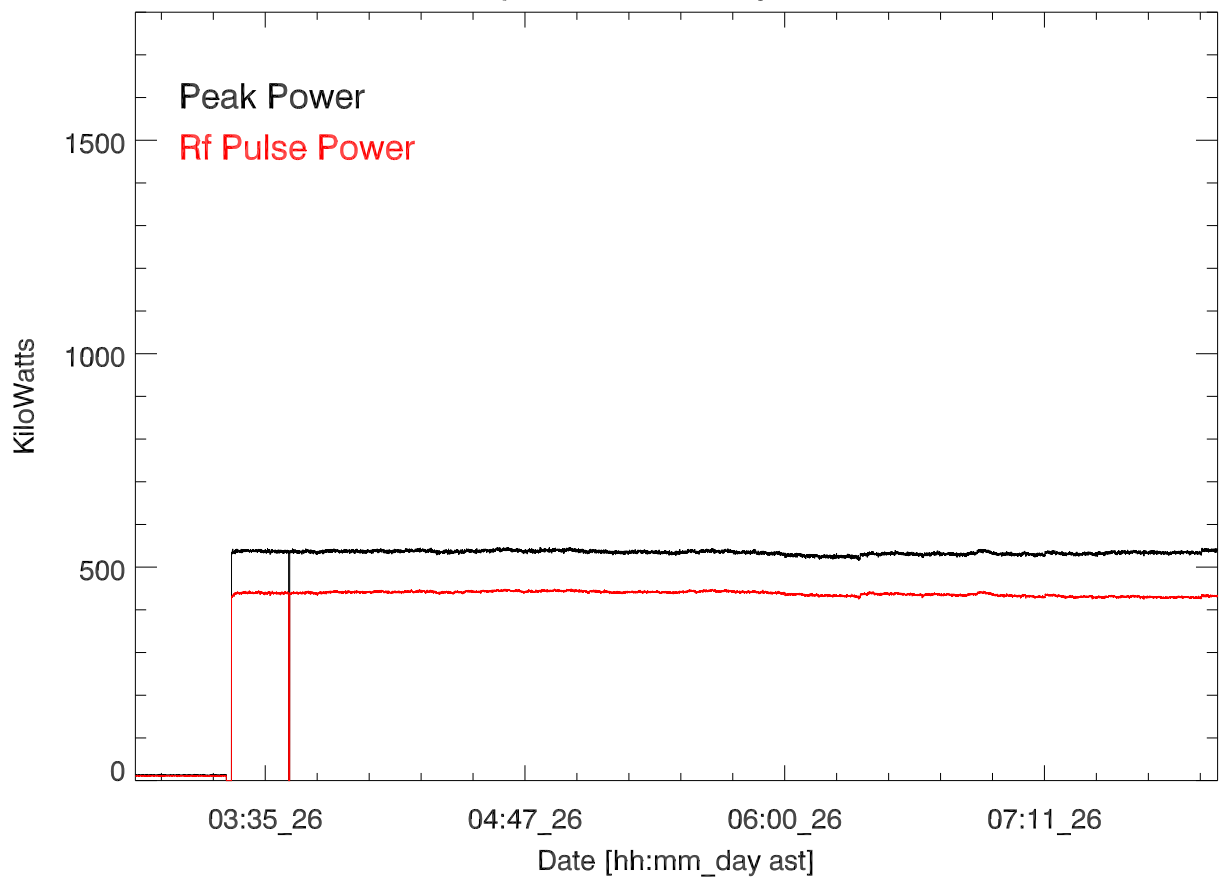

CH 430 Transmitted power for: 26may17:T2869. Suman

GD 430 Transmitted power for: 26may17:T2869. Suman