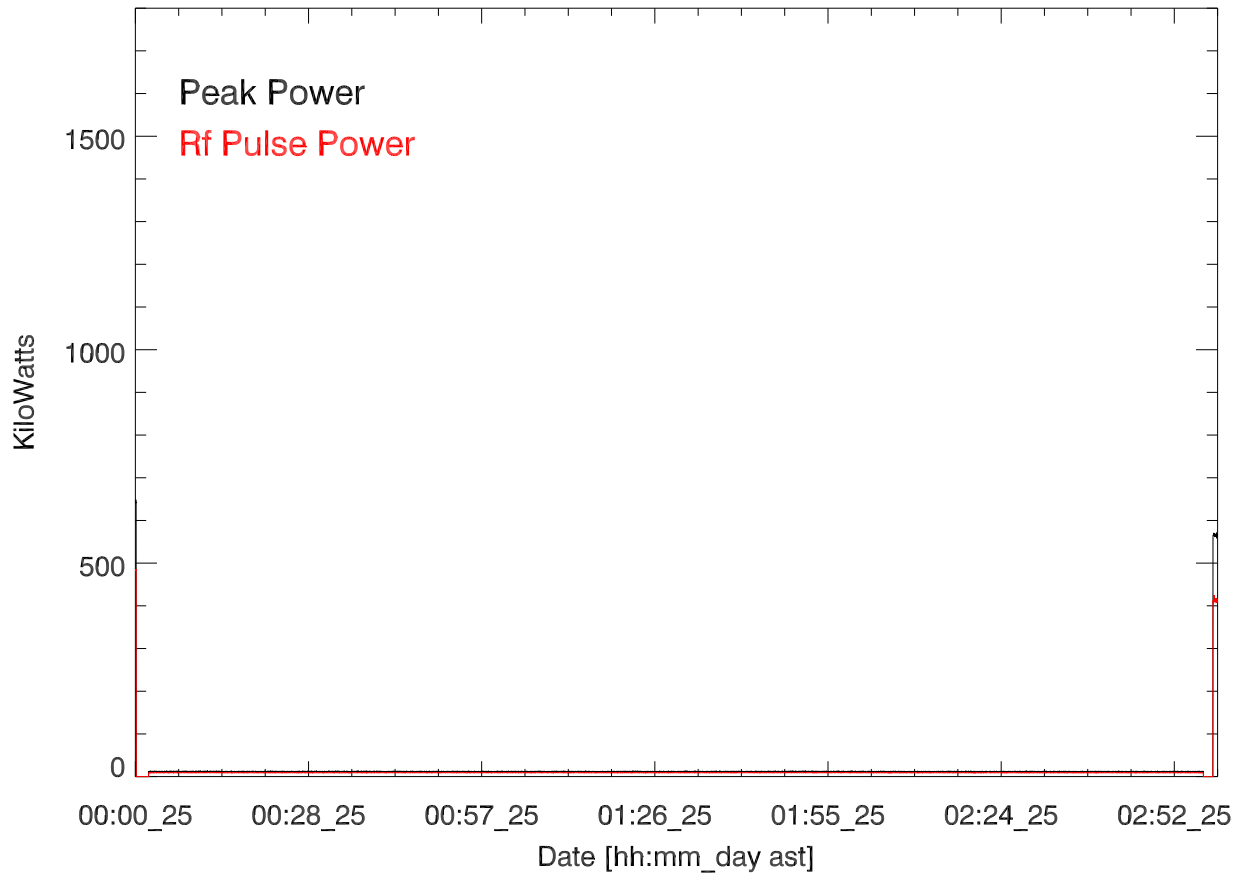

CH 430 Transmitted power for: 25may17:T2689. Min-Chang Lee

GD 430 Transmitted power for: 25may17:T2689. Min-Chang Lee