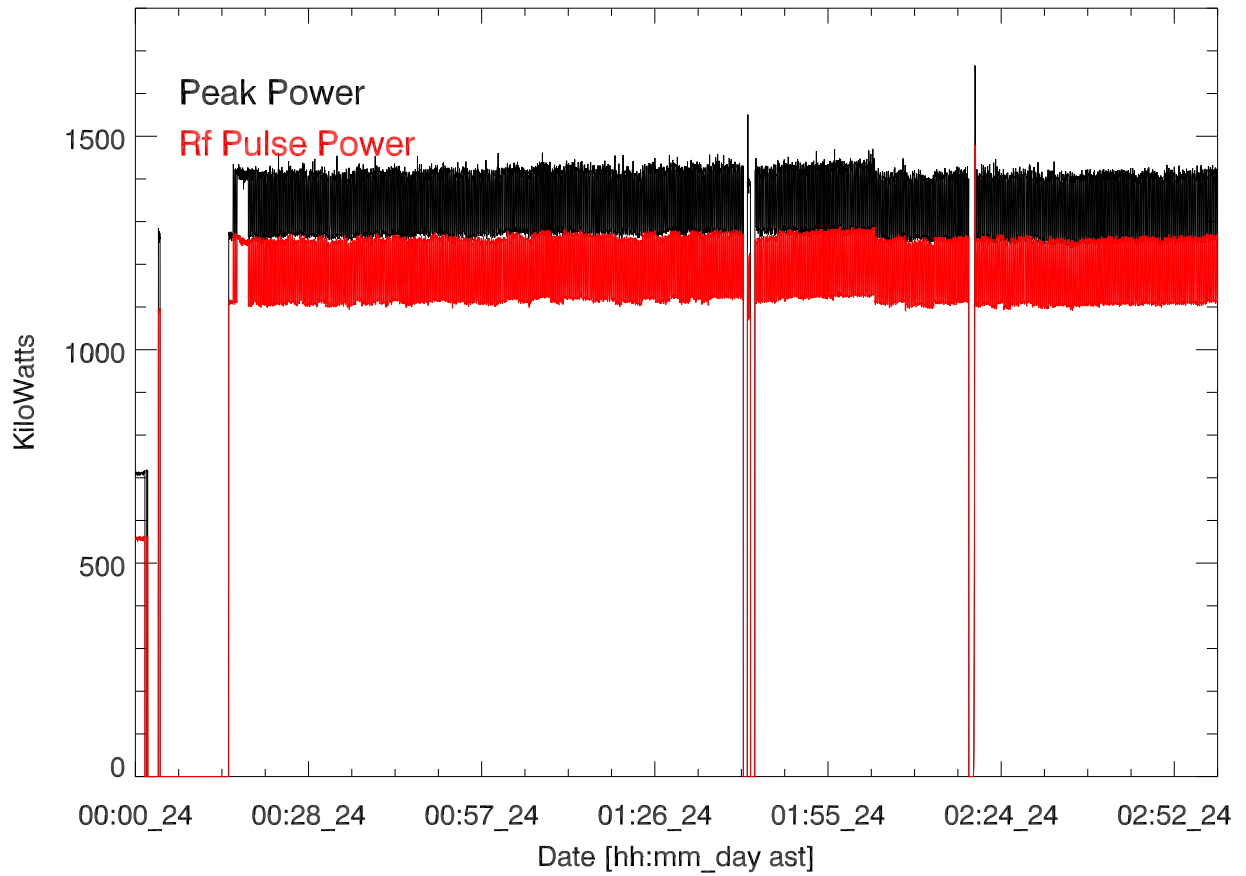

CH 430 Transmitted power for: 24may17:T2689. Min-Chang Lee

GD 430 Transmitted power for: 24may17:T2689. Min-Chang Lee