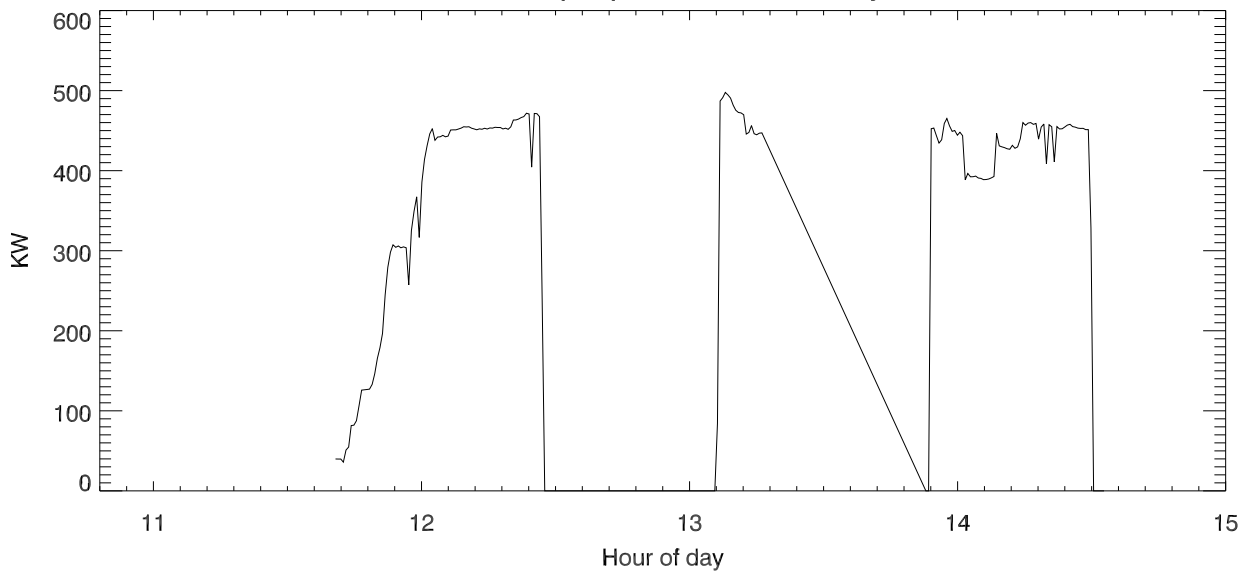

09may19 generator output power vs hour of day

HF tx output power vs hour of day

generator output power vs hf output pwr