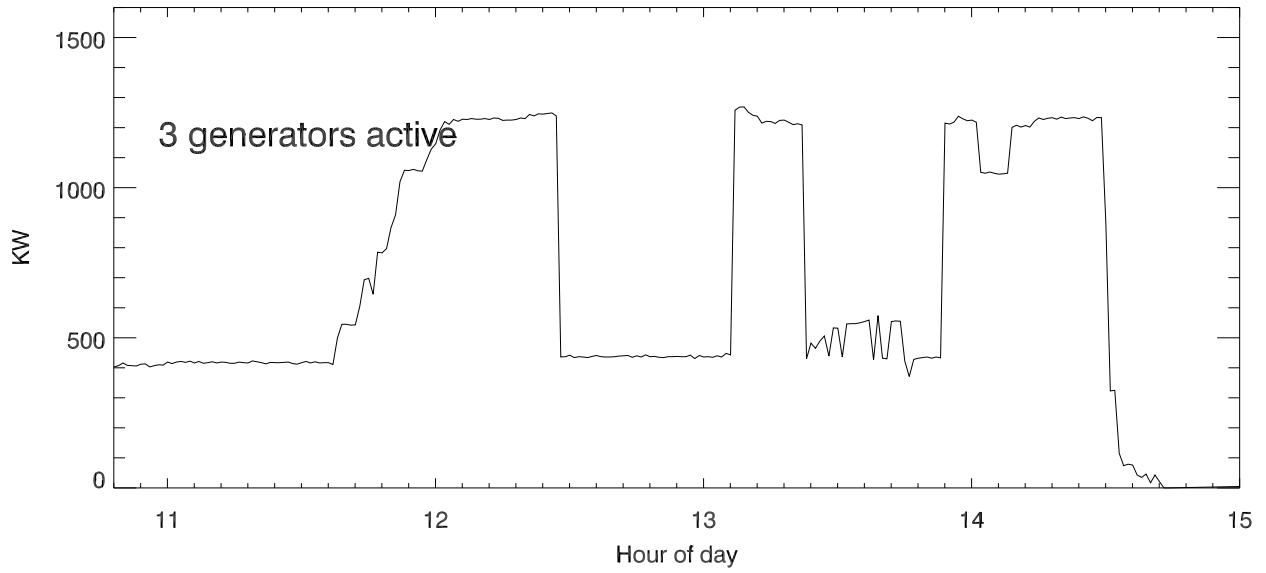

09may19 generator output power vs hour of day

HF tx output power vs hour of day

generator output power vs hf output pwr