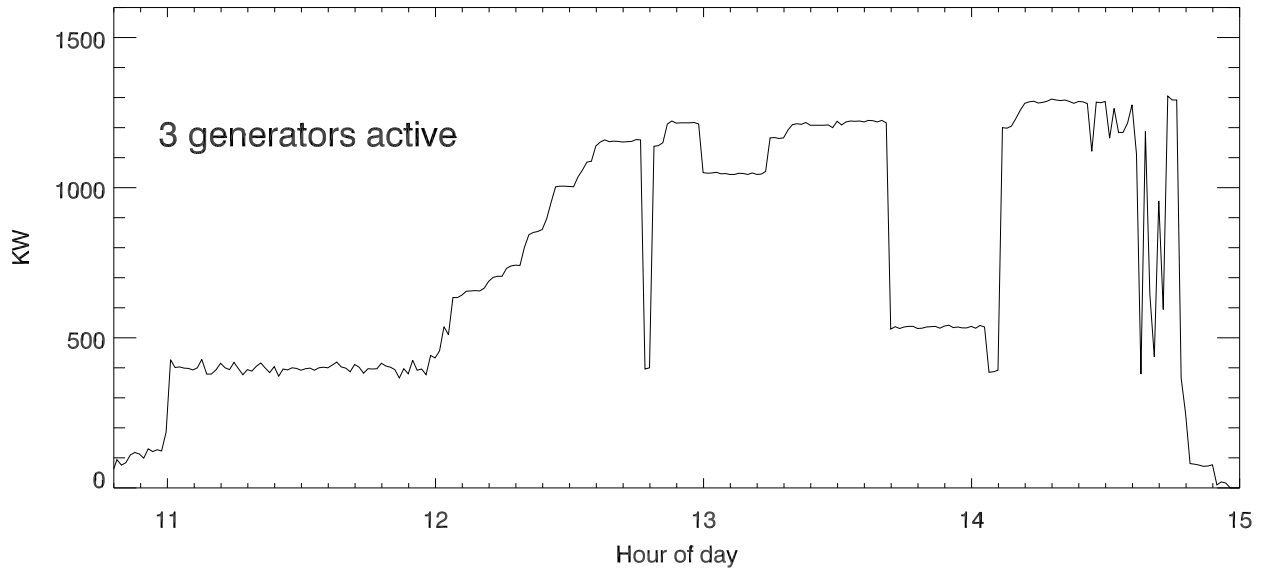

26sep18 generator output power vs hour of day

HF tx output power vs hour of day

generator output power vs hf output pwr