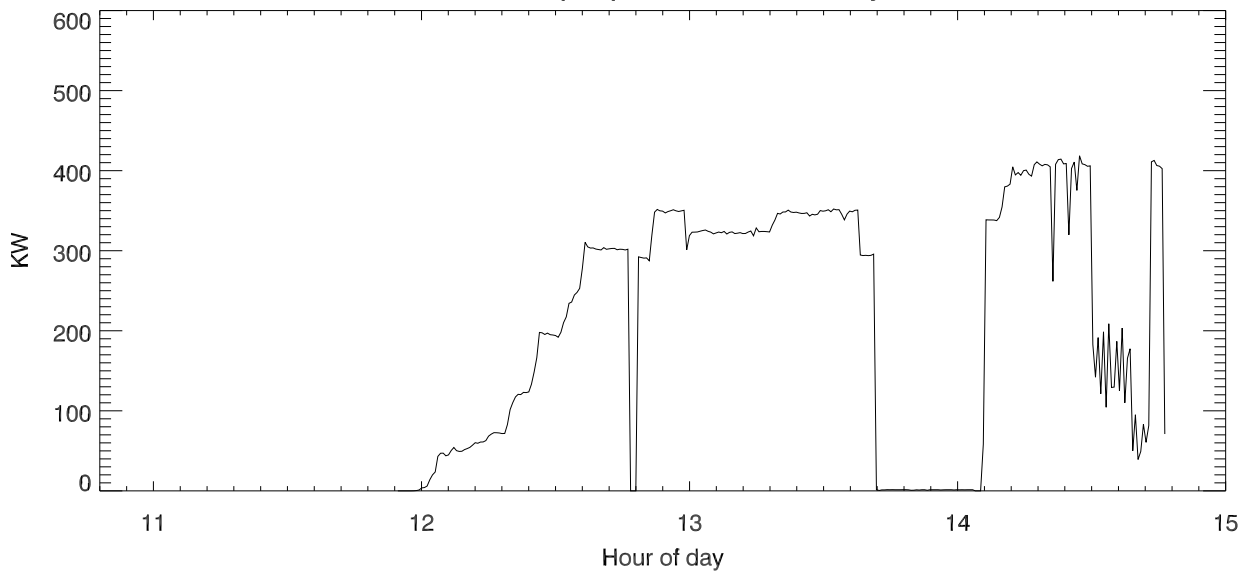

26sep18 generator output power vs hour of day

HF tx output power vs hour of day

generator output power vs hf output pwr