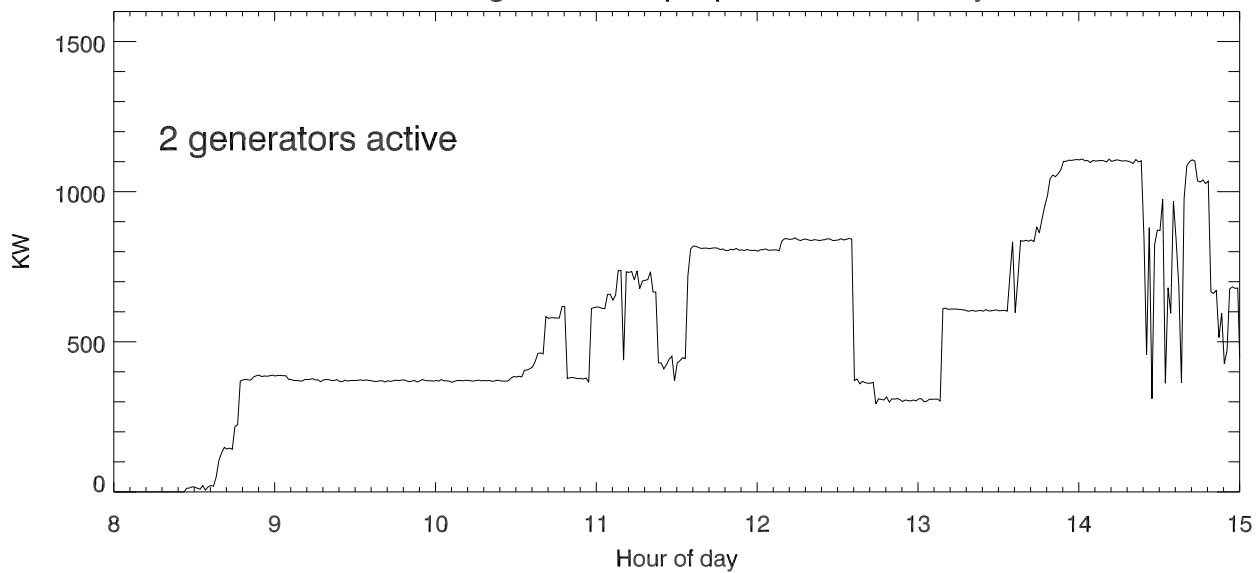

07mar18 generator output power vs hour of day

HF tx output power vs hour of day

generator output power vs hf output pwr