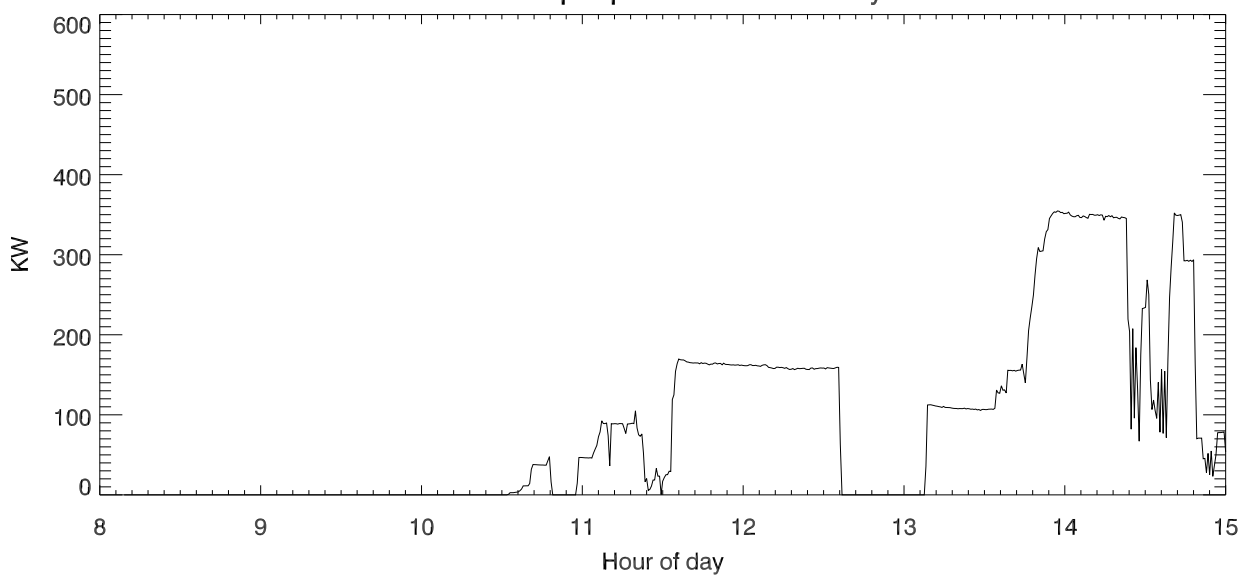

07mar18 generator output power vs hour of day

HF tx output power vs hour of day

generator output power vs hf output pwr