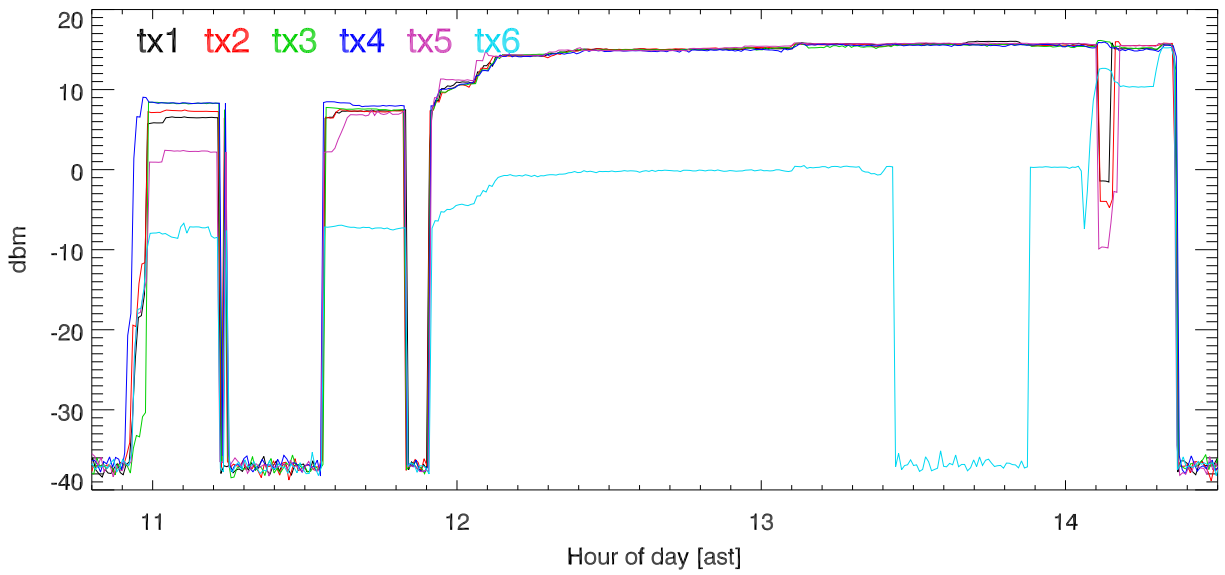

180309 5 MHz Band tx power. rf coupler output. . 5Mhz test.

Output power in KWatt

synth drive amplitude.