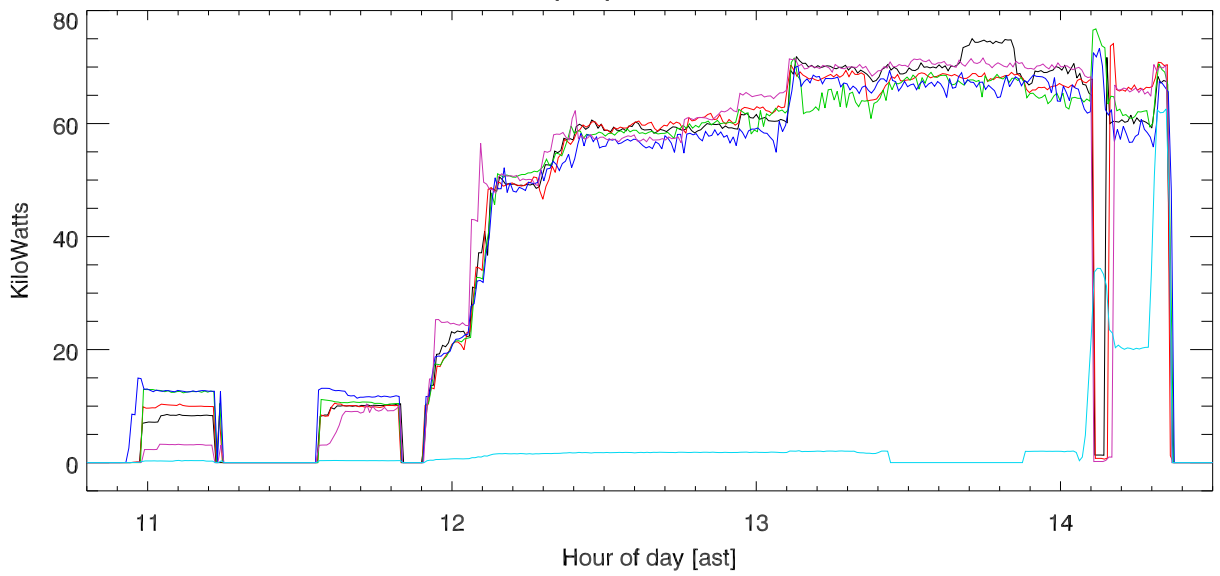

180309 5 MHz Band tx power. rf coupler output. . 5Mhz test.

Output power in KWatt

synth drive amplitude.