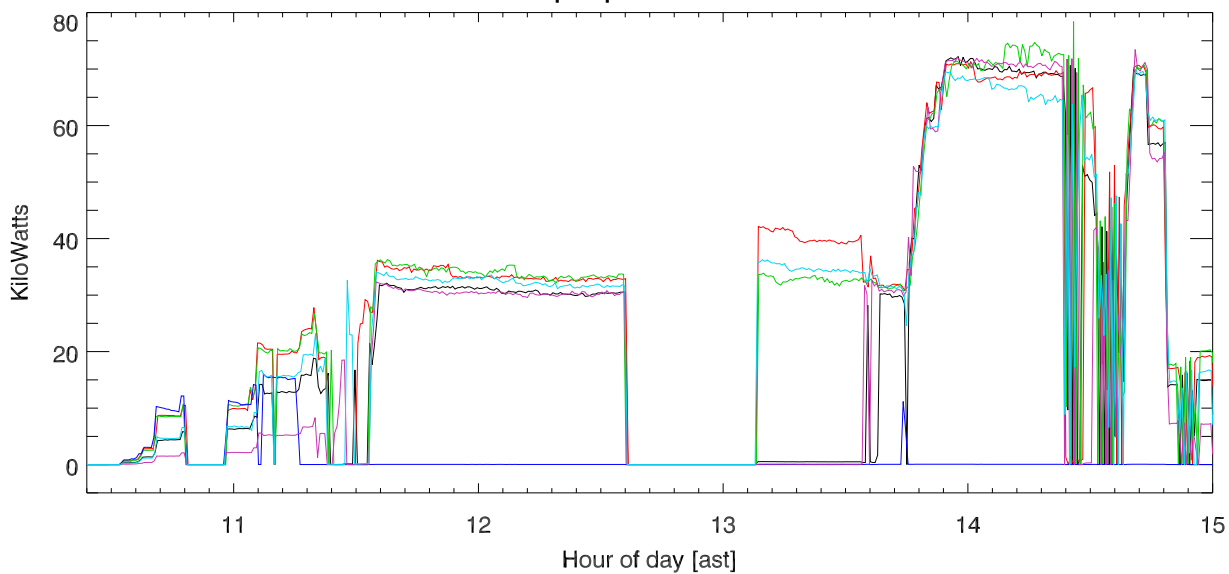

180307 5 MHz Band tx power. rf coupler output. . 5Mhz test.

Output power in KWatt

synth drive amplitude.