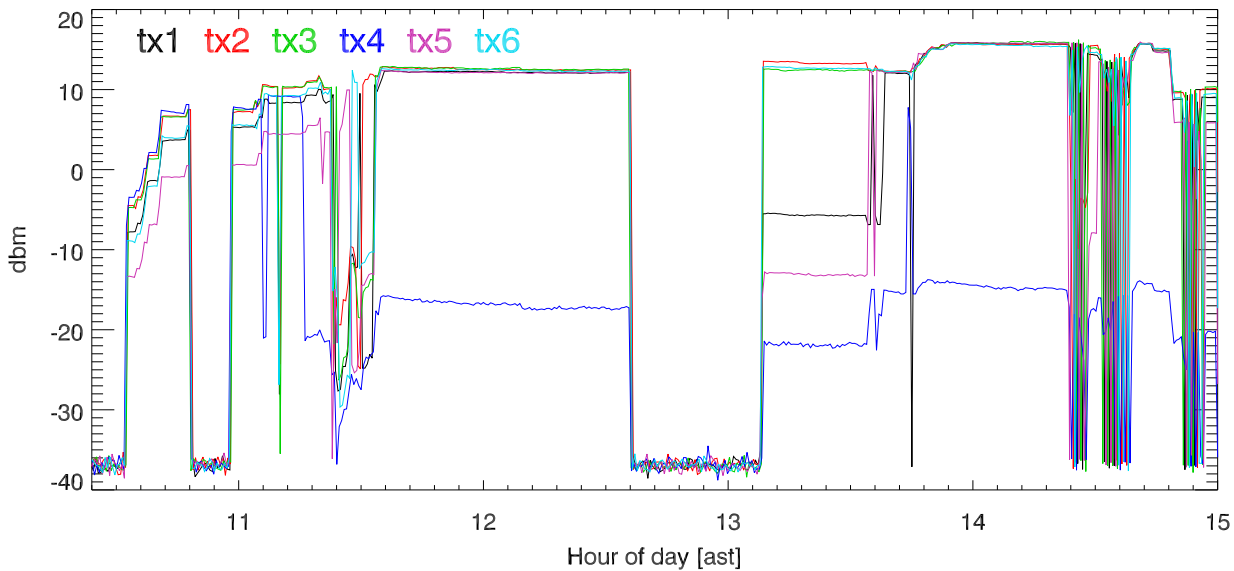

180307 5 MHz Band tx power. rf coupler output. . 5Mhz test.

Output power in KWatt

synth drive amplitude.