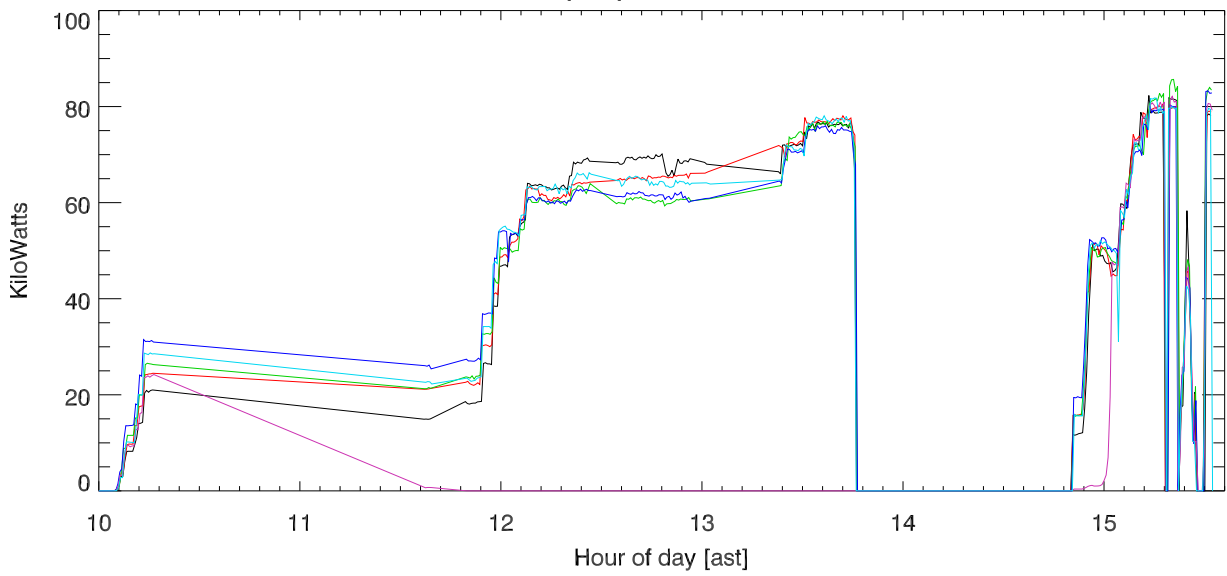

170504 5 MHz Band tx power. rf coupler output. . 5Mhz test.

Output power in KWatt

synth drive amplitude.