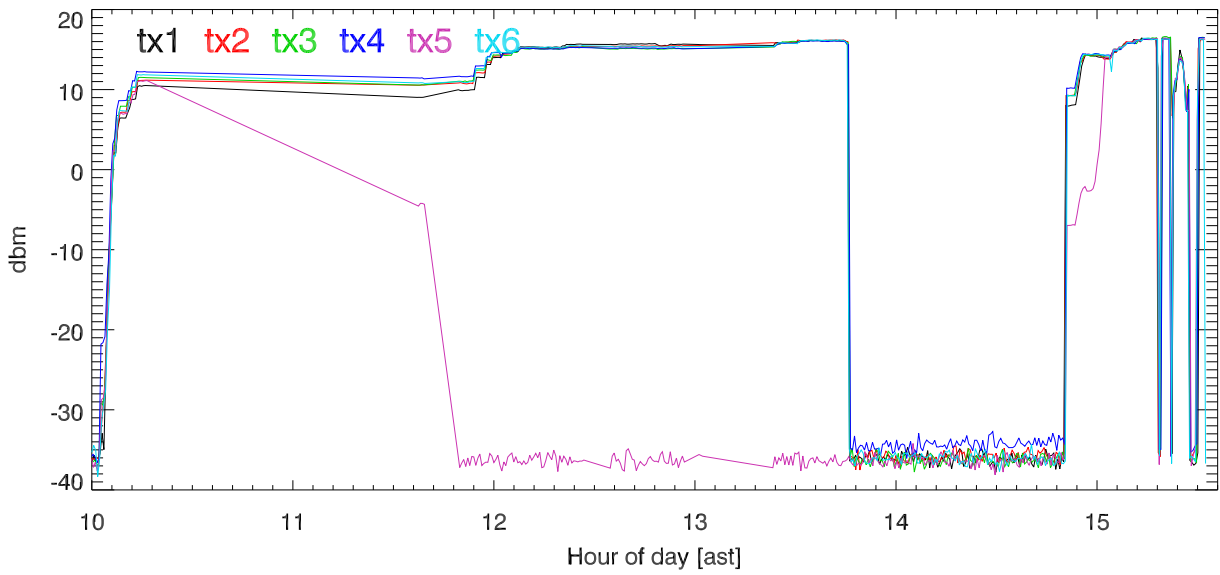

170504 5 MHz Band tx power. rf coupler output. . 5Mhz test.

Output power in KWatt

synth drive amplitude.