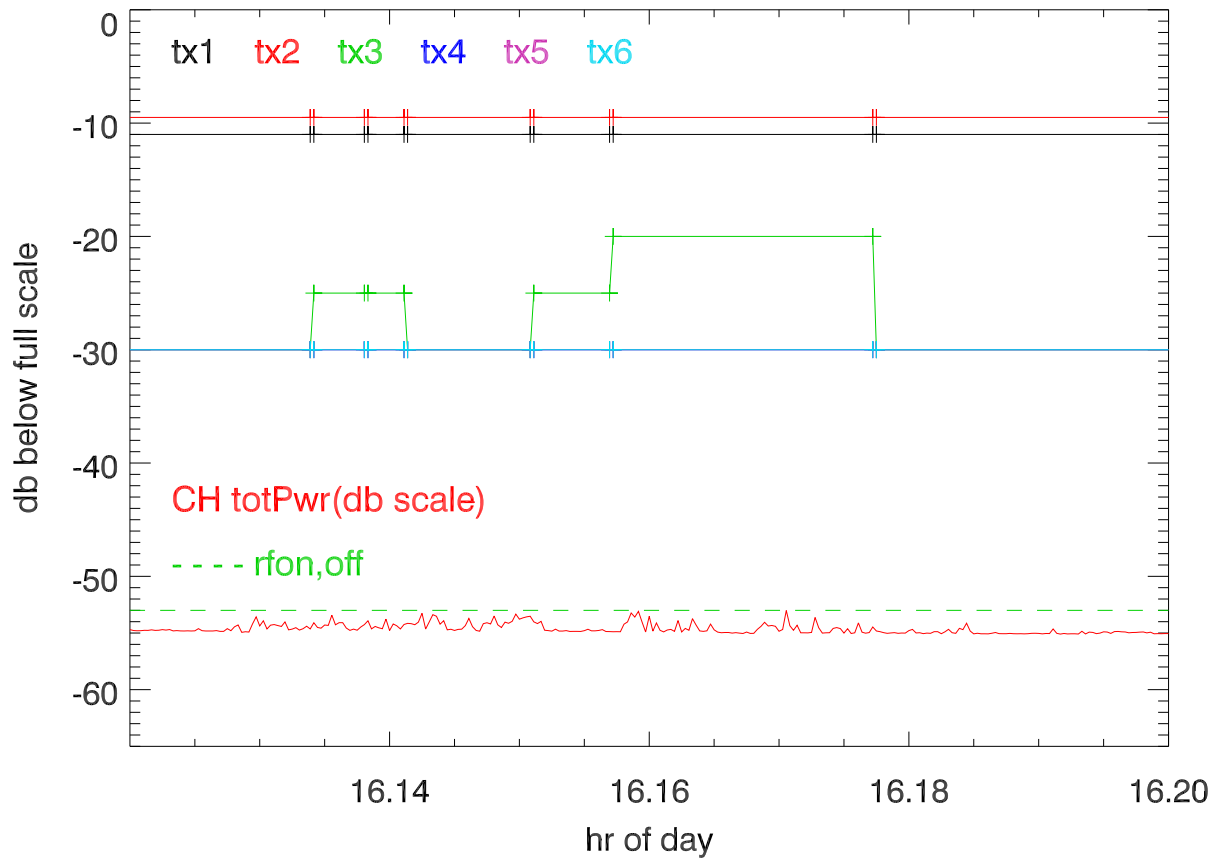

# 15oct15 rf drive levels (dbf) synth drive amplitude

# 15oct15 rf drive levels (dbf) synth drive amplitude

15oct15 rf drive levels (dbf) synth drive amplitude

15oct15 rf drive levels (dbf) synth drive amplitude