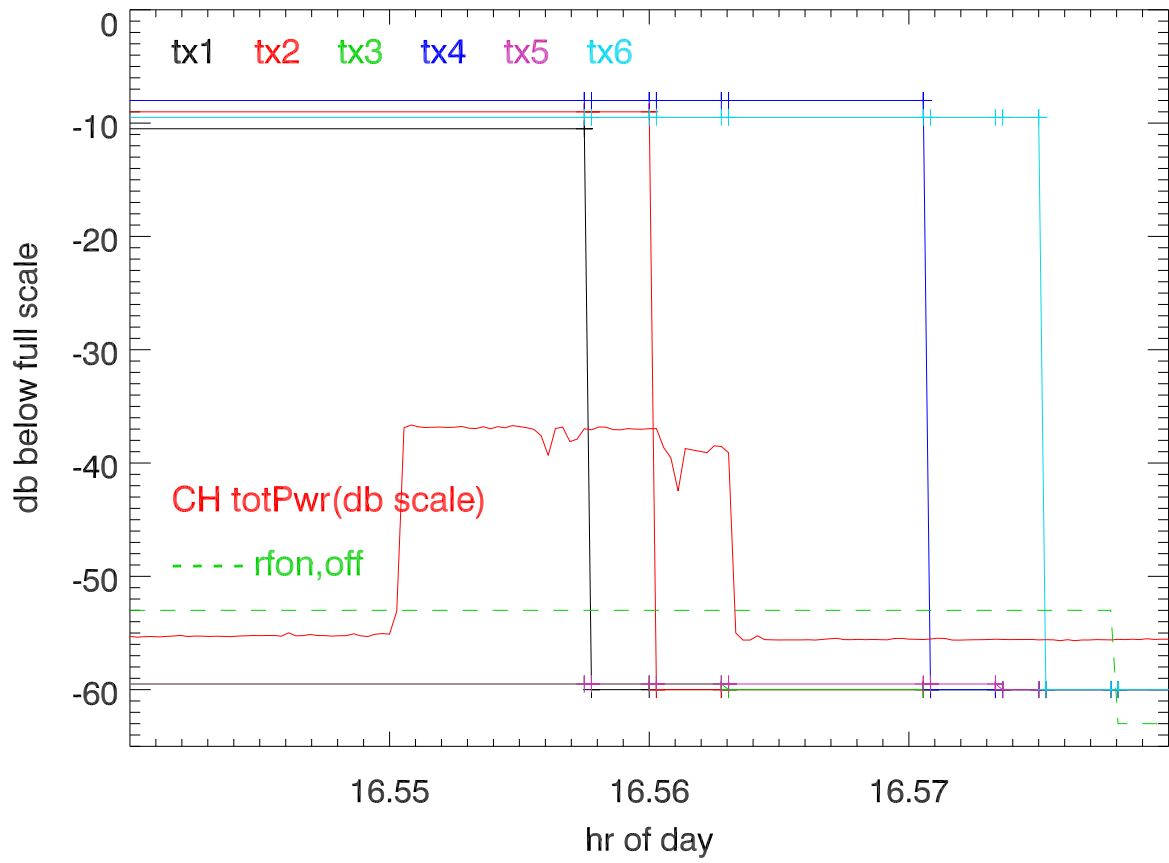

# 15oct15 rf drive levels (dbf) synth drive amplitude

# 15oct15 rf drive levels (dbf) synth drive amplitude

15oct15 rf drive levels (dbf) synth drive amplitude

15oct15 rf drive levels (dbf) synth drive amplitude