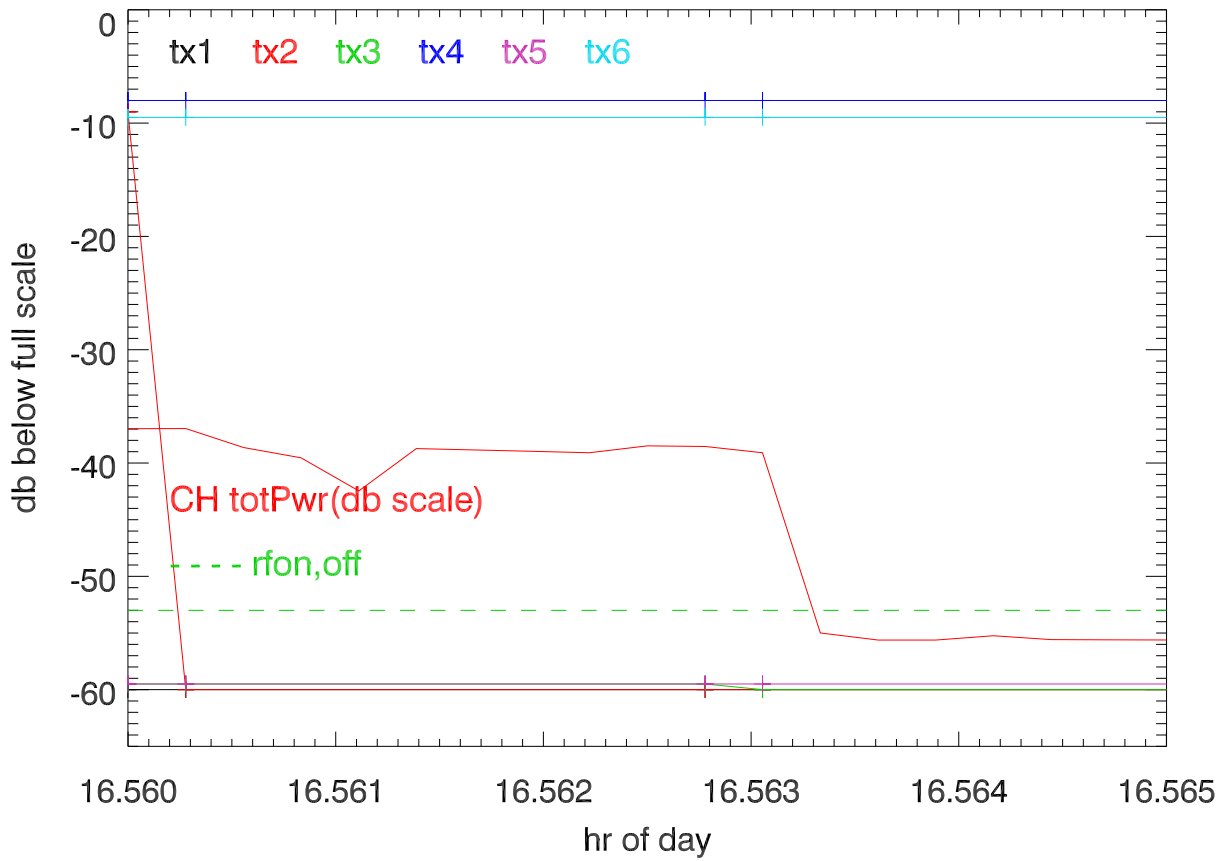

# 15oct15 rf drive levels (dbf) synth drive amplitude

# 15oct15 rf drive levels (dbf) synth drive amplitude

15oct15 rf drive levels (dbf) synth drive amplitude

15oct15 rf drive levels (dbf) synth drive amplitude