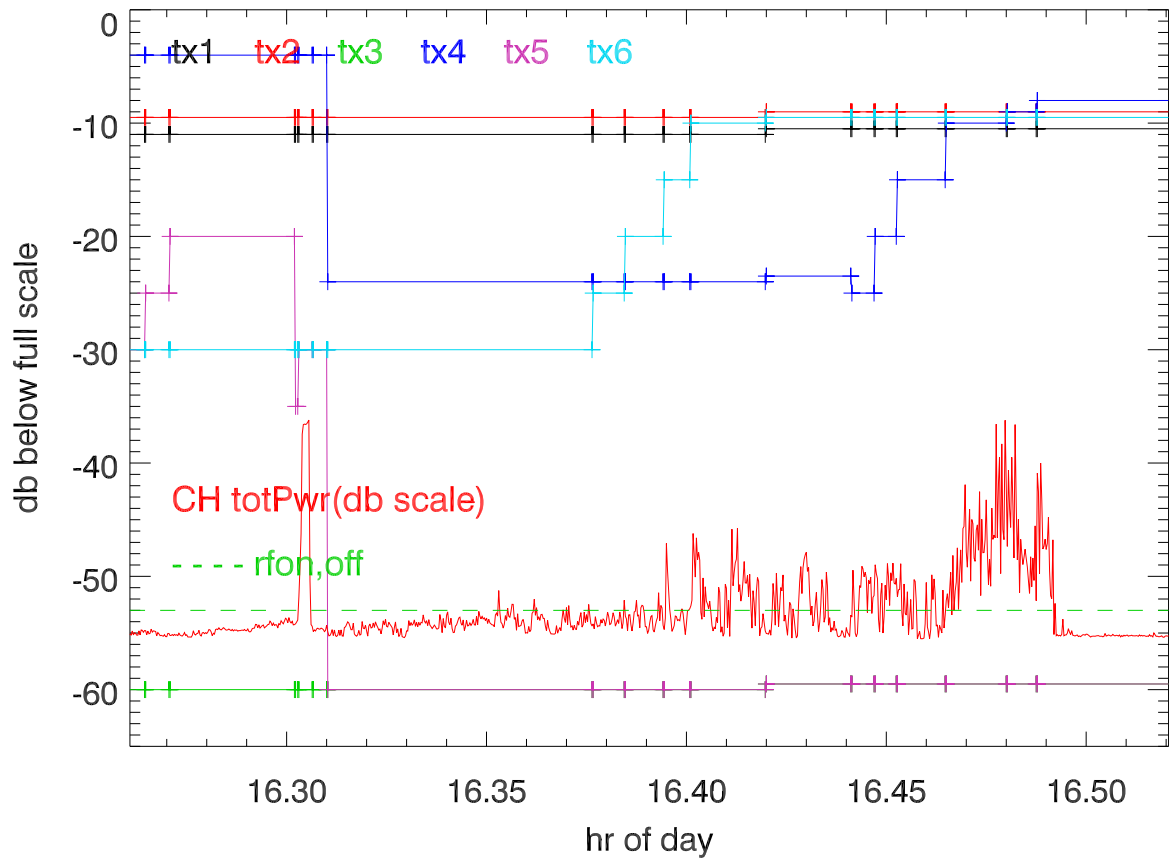

# 15oct15 rf drive levels (dbf) synth drive amplitude

# 15oct15 rf drive levels (dbf) synth drive amplitude

15oct15 rf drive levels (dbf) synth drive amplitude

15oct15 rf drive levels (dbf) synth drive amplitude