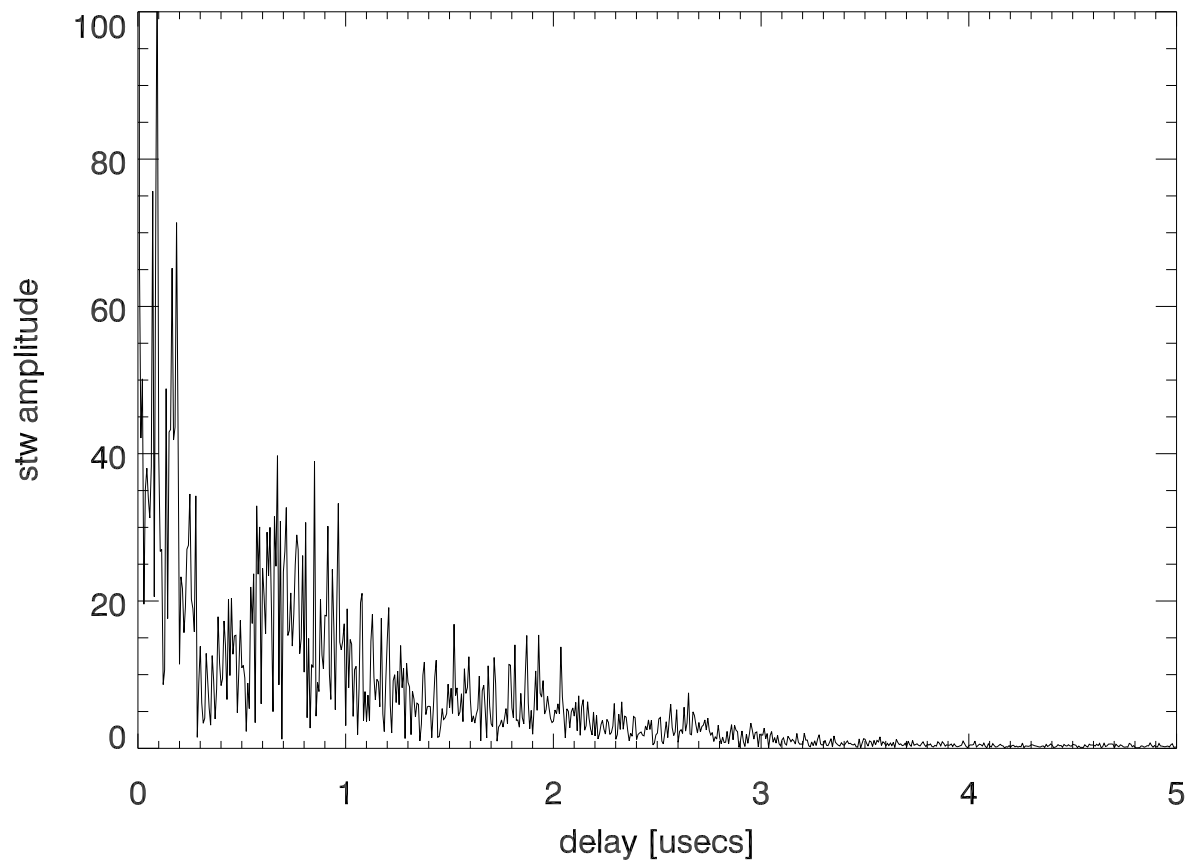

total pwr vs time before lightning strike

spectra for flagged total power peaks

stw amplitude at last spectral peak (lightning). delayres=7ns

delay resolution smoothed to 64 ns