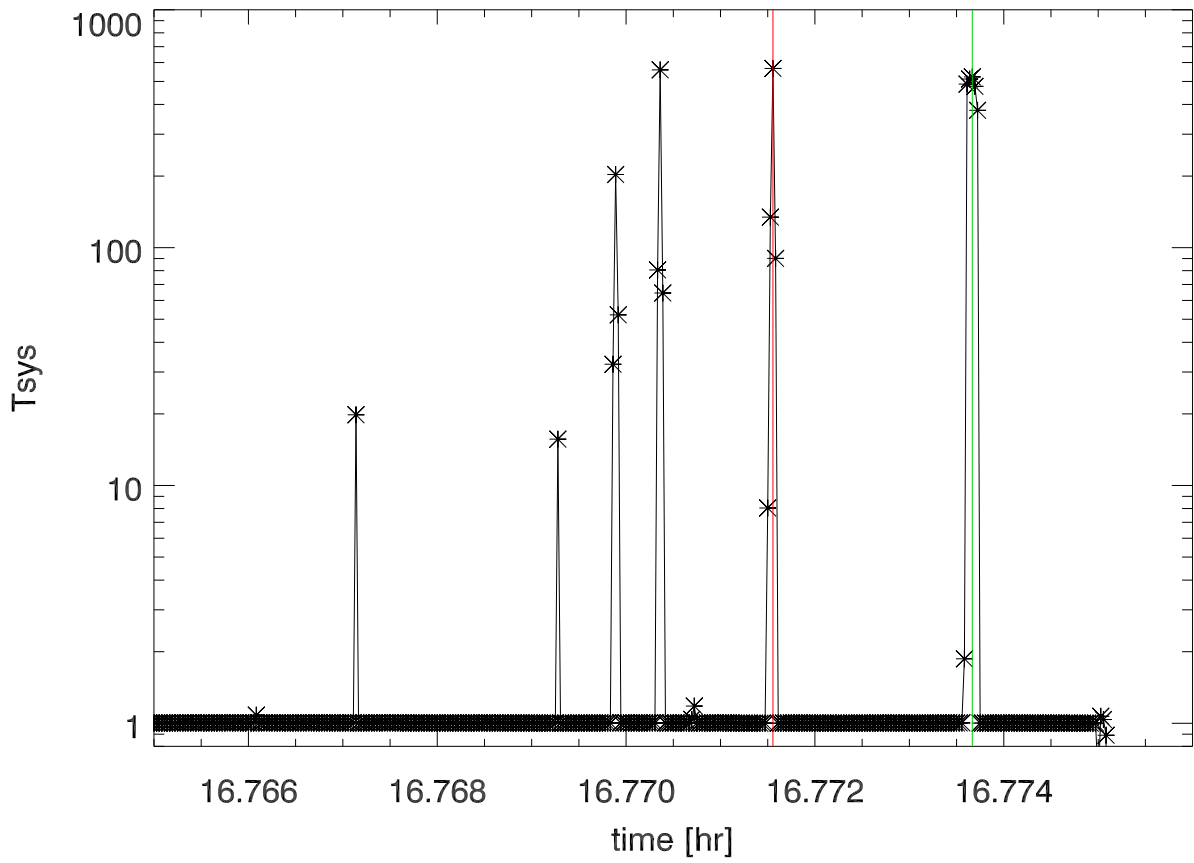

total pwr vs time before lightning strike

spectra for flagged total power peaks

stw amplitude at last spectral peak (lightning). delayres=7ns

delay resolution smoothed to 64 ns