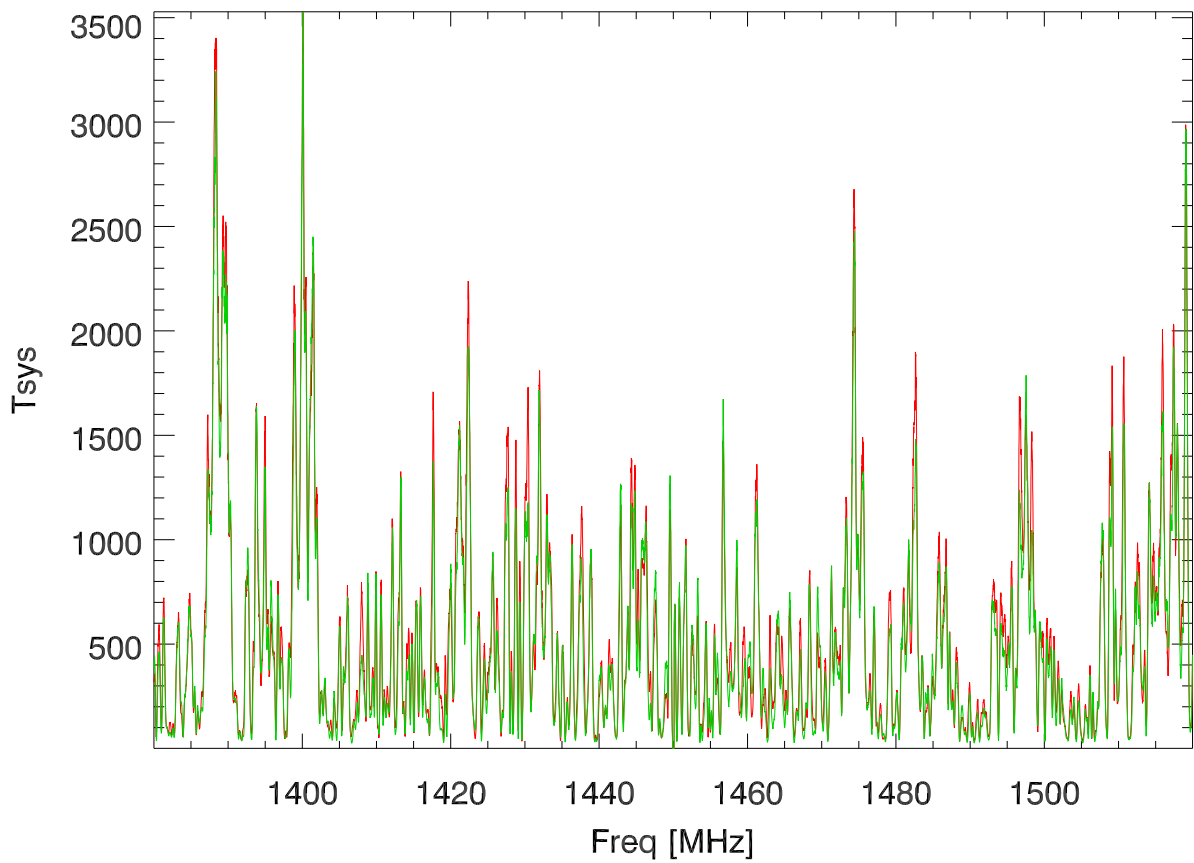

total pwr vs time before lightning strike

spectra for flagged total power peaks

stw amplitude at last spectral peak (lightning). delayres=7ns

delay resolution smoothed to 64 ns