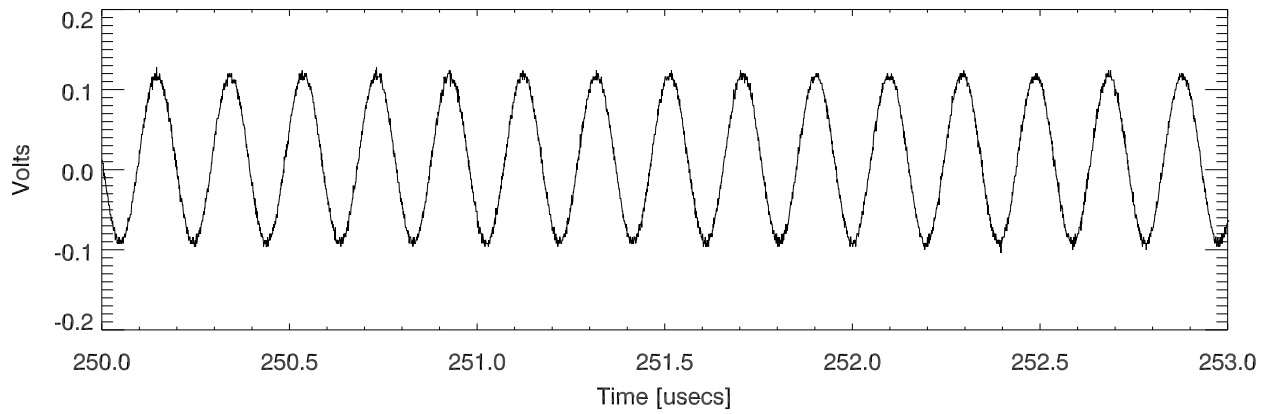

Blowup after pulse risen. rf input from ctrlRool

BroadBand Output

IPA output

Driver output