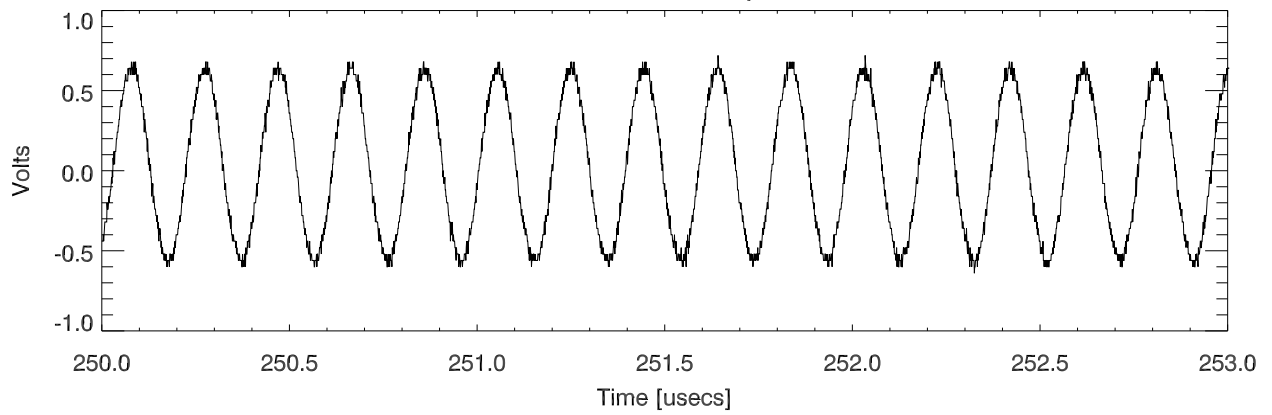

Blowup after pulse risen. rf input from ctrlRool

BroadBand Output

IPA output

Driver output