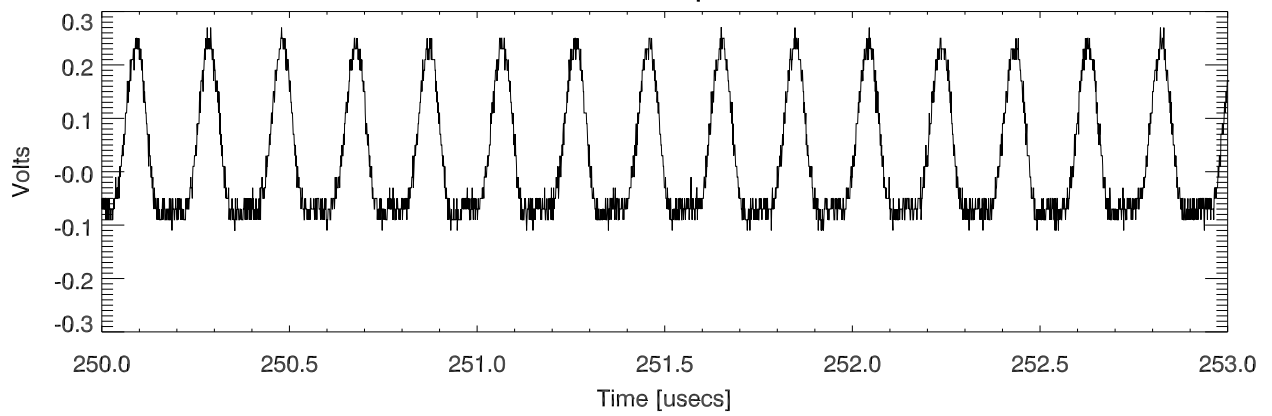

Blowup after pulse risen. rf input from ctrlRool

BroadBand Output

IPA output

Driver output