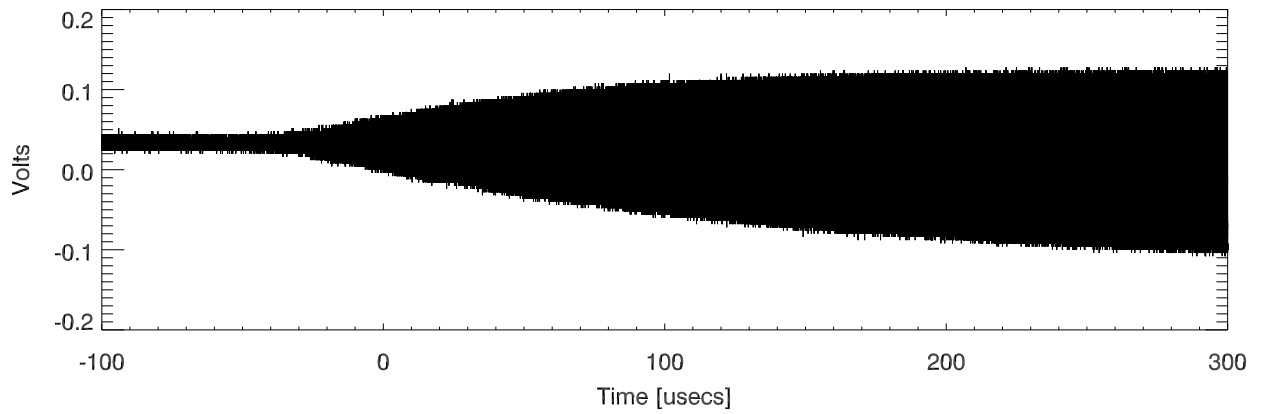

07mar18: HF tx5 monitor ports during pulse turn on. rf input from ctrlRool

BroadBand Output

IPA output

Driver output