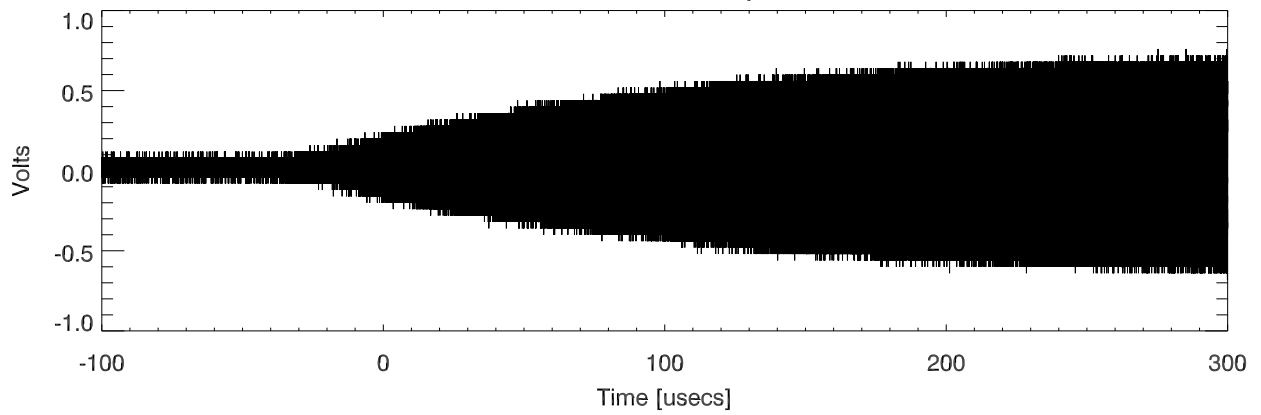

07mar18: HF tx5 monitor ports during pulse turn on. rf input from ctrlRool

BroadBand Output

IPA output

Driver output