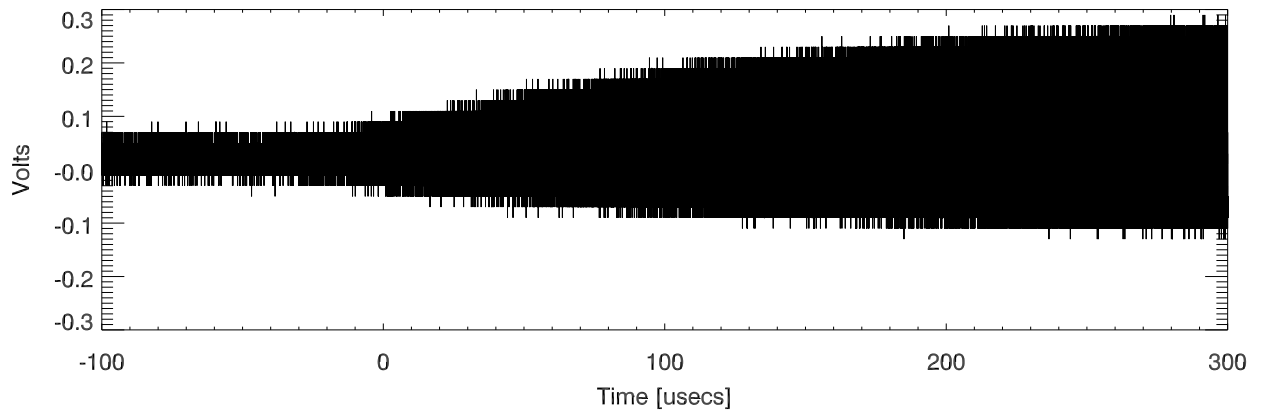

07mar18: HF tx5 monitor ports during pulse turn on. rf input from ctrlRool

BroadBand Output

IPA output

Driver output