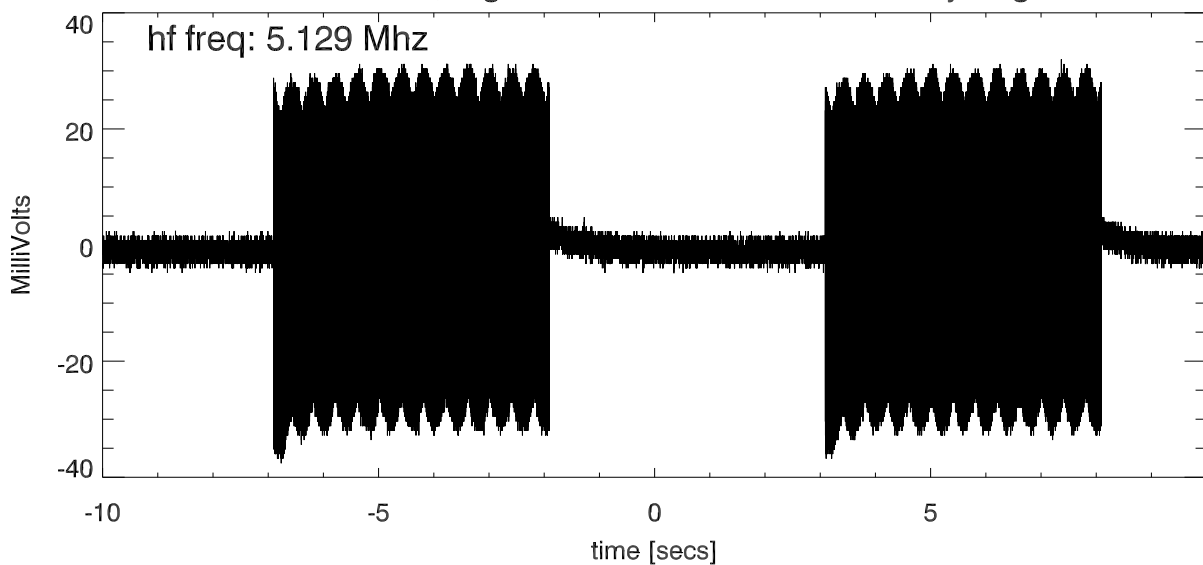

160813 HF, rogowski coil on td8 cable. All tx Cycling

rogowski coil on td8 cable. Only Tx 6 Cycling

rogowski coil on td8 Gnd Cable. All Tx Cycling