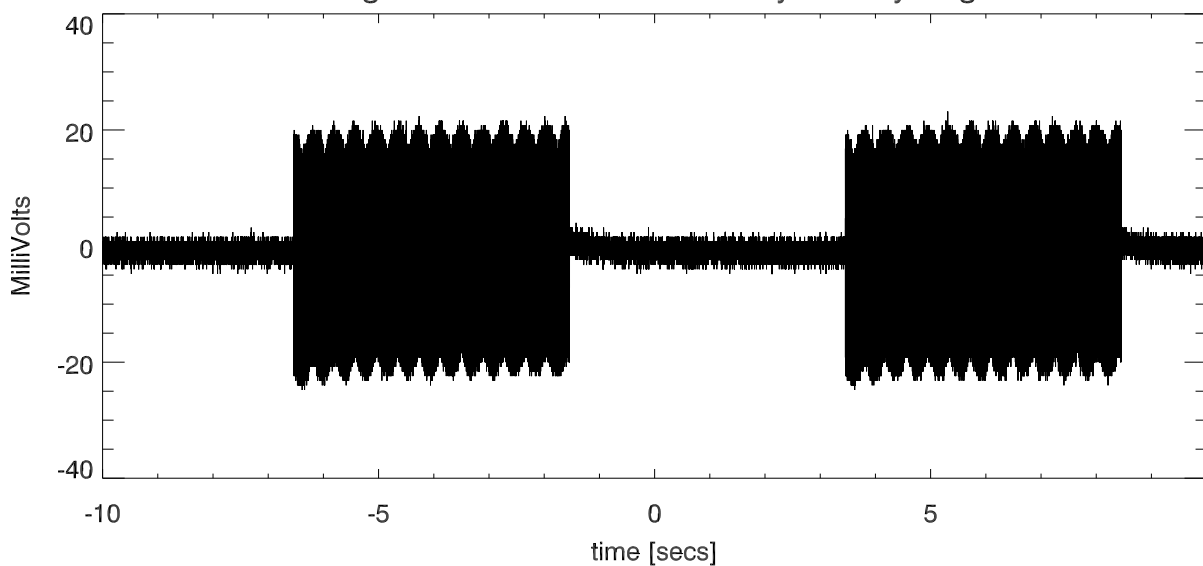

160813 HF, rogowski coil on td8 cable. All tx Cycling

rogowski coil on td8 cable. Only Tx 6 Cycling

rogowski coil on td8 Gnd Cable. All Tx Cycling