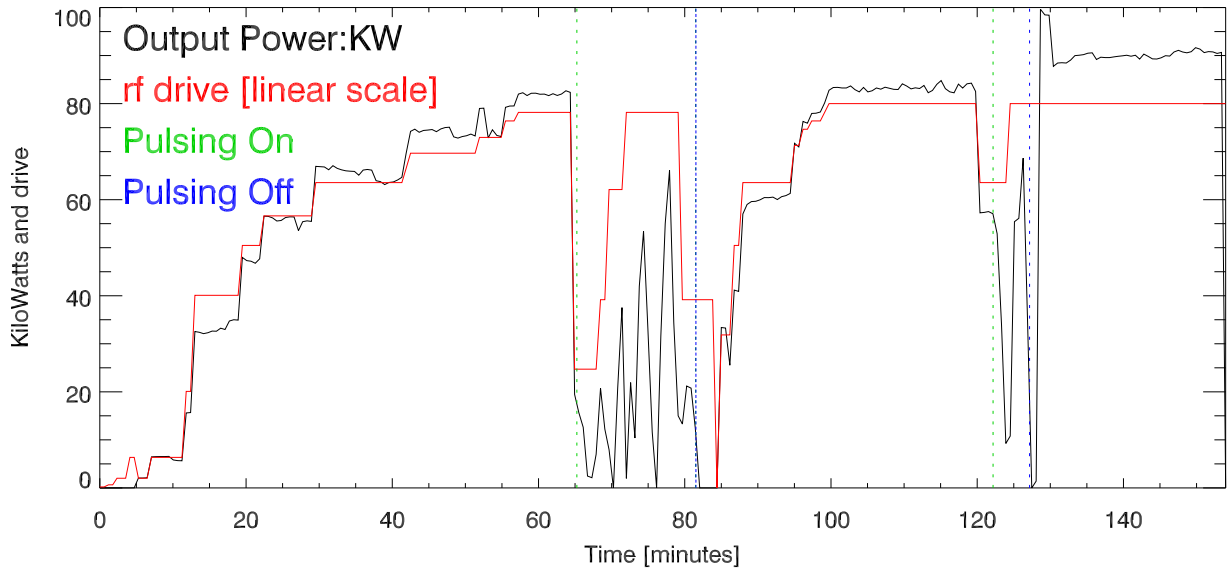

31may16: tx output Power vs time and linear Drive. TX1

TX2

TX3

31may16: tx output Power vs time and linear Drive. TX4

TX5

TX6