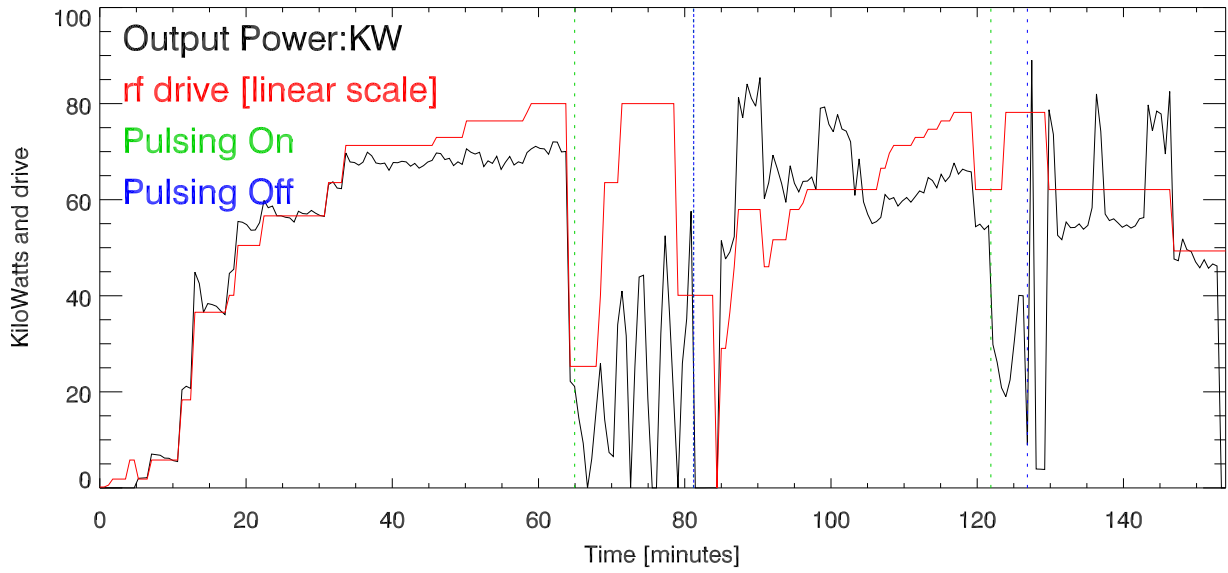

31may16: tx output Power vs time and linear Drive. TX1

TX2

TX3

31may16: tx output Power vs time and linear Drive. TX4

TX5

TX6