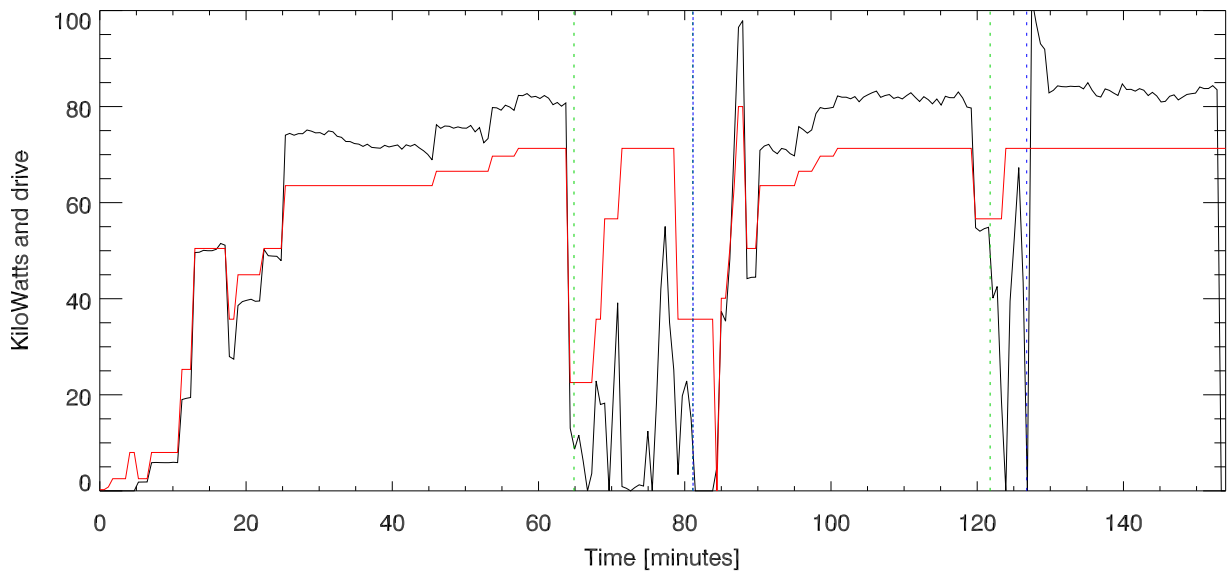

31may16: tx output Power vs time and linear Drive. TX1

TX2

TX3

31may16: tx output Power vs time and linear Drive. TX4

TX5

TX6