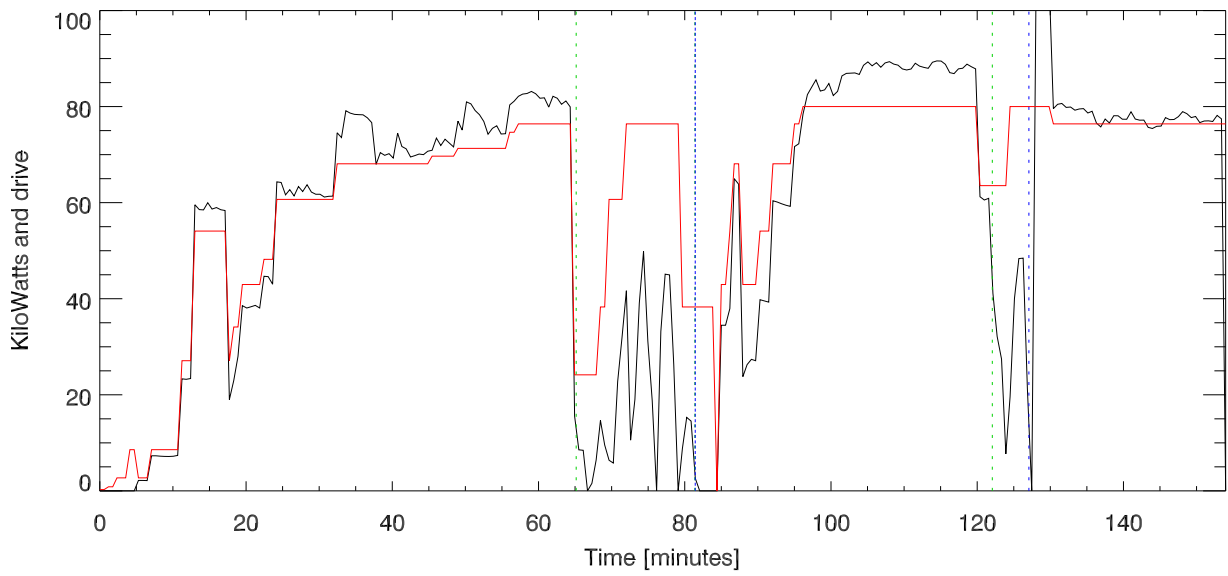

31may16: tx output Power vs time and linear Drive. TX1

TX2

TX3

31may16: tx output Power vs time and linear Drive. TX4

TX5

TX6