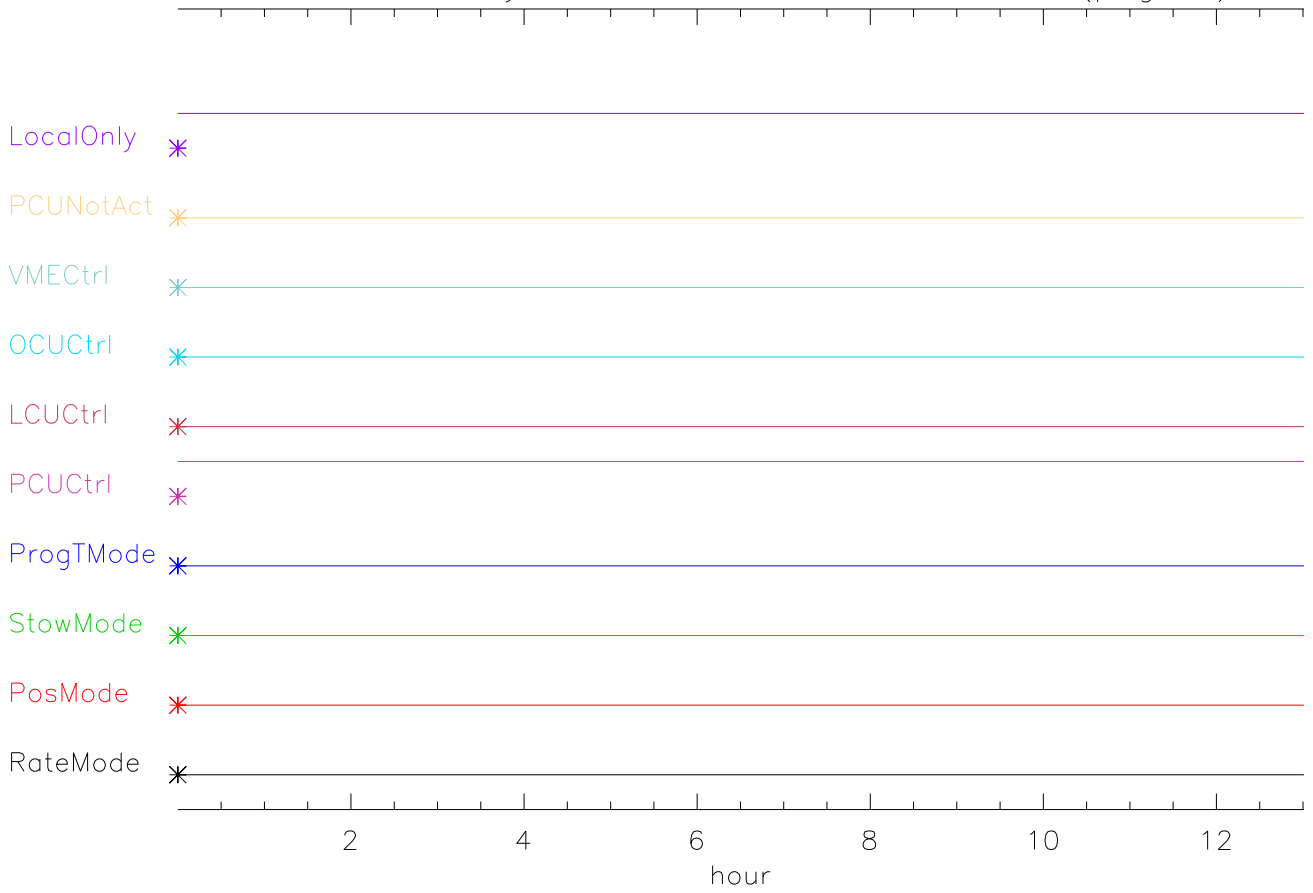

Dome summary for: 201103 az pos vs hour (page 1)

Dome summary for: 201103 greg za encoder vs hour

Dome summary for: 201103 vertex general status (page 2)

Dome summary for: 201103 vertex axis status (page 3)

Dome summary for: 201103 dome axis mode (page 4)

Dome summary for: 201103 dome equipment status

Dome summary for: 201103 dome amp status (page 5)

Dome summary for: 201103 dome motor status (page 6)

OvrTmpM42\*

OvrTmpM41\*

OvrTmpM32\*

OvrTmpM31\*

OvrTmpM22\*

OvrTmpM21\*

OvrTmpM12\*

OvrTmpM11\*

Dome summary for: 201103gregorian Motor Torques