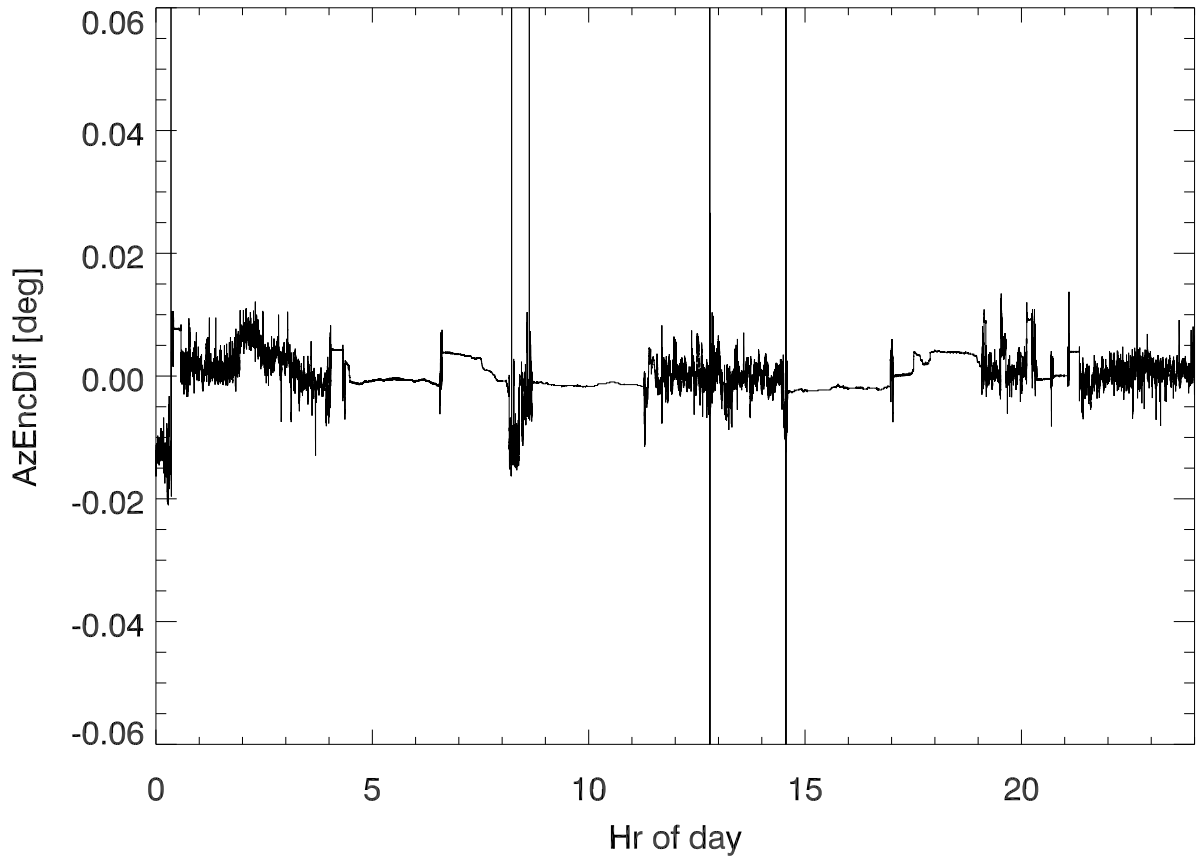

Az encoder dif (enc1-enc2) for 10aug19

Daily AzEnc dif Avgerage for 01-26aug2019

12aug19 azEncDif - (avgValue) vs hour of day

Blowup showing azEncoder jump.