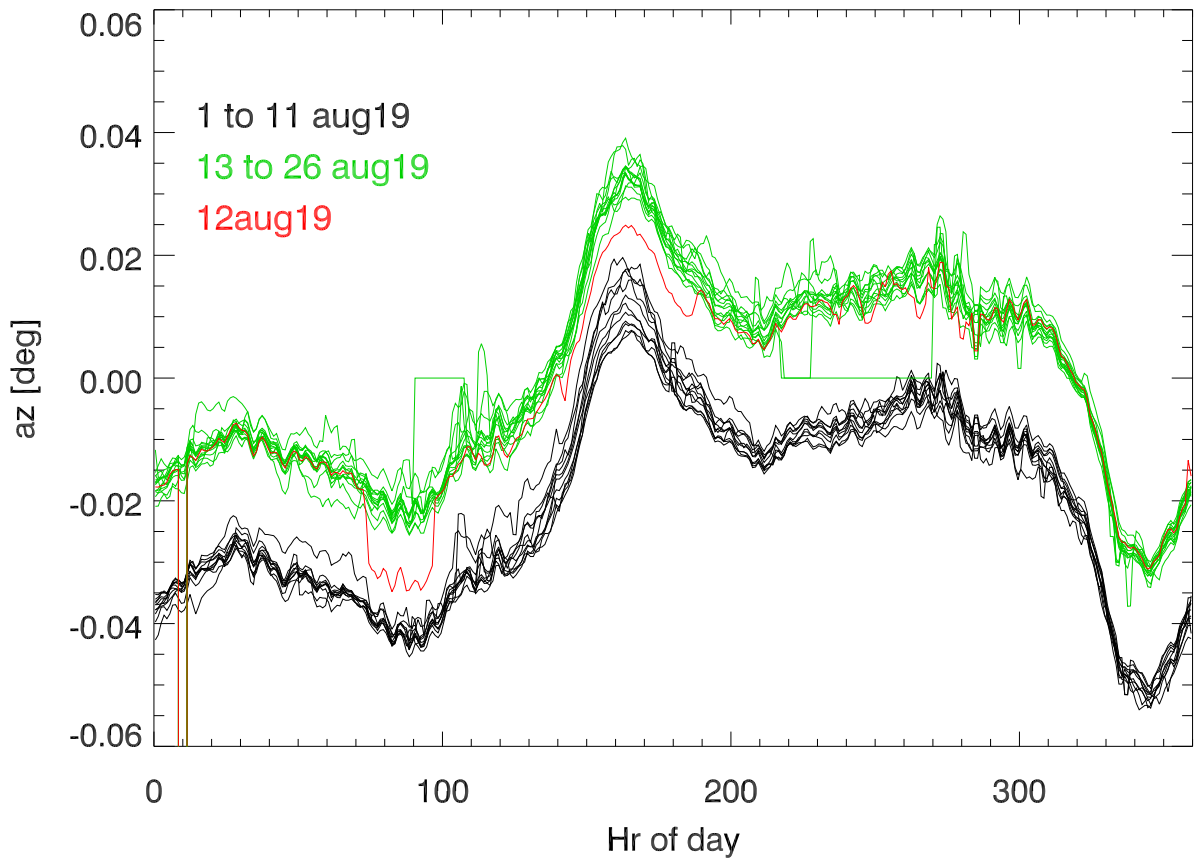

Az encoder dif (enc1-enc2) for 10aug19

Daily AzEnc dif Avgerage for 01-26aug2019

12aug19 azEncDif - (avgValue) vs hour of day

Blowup showing azEncoder jump.