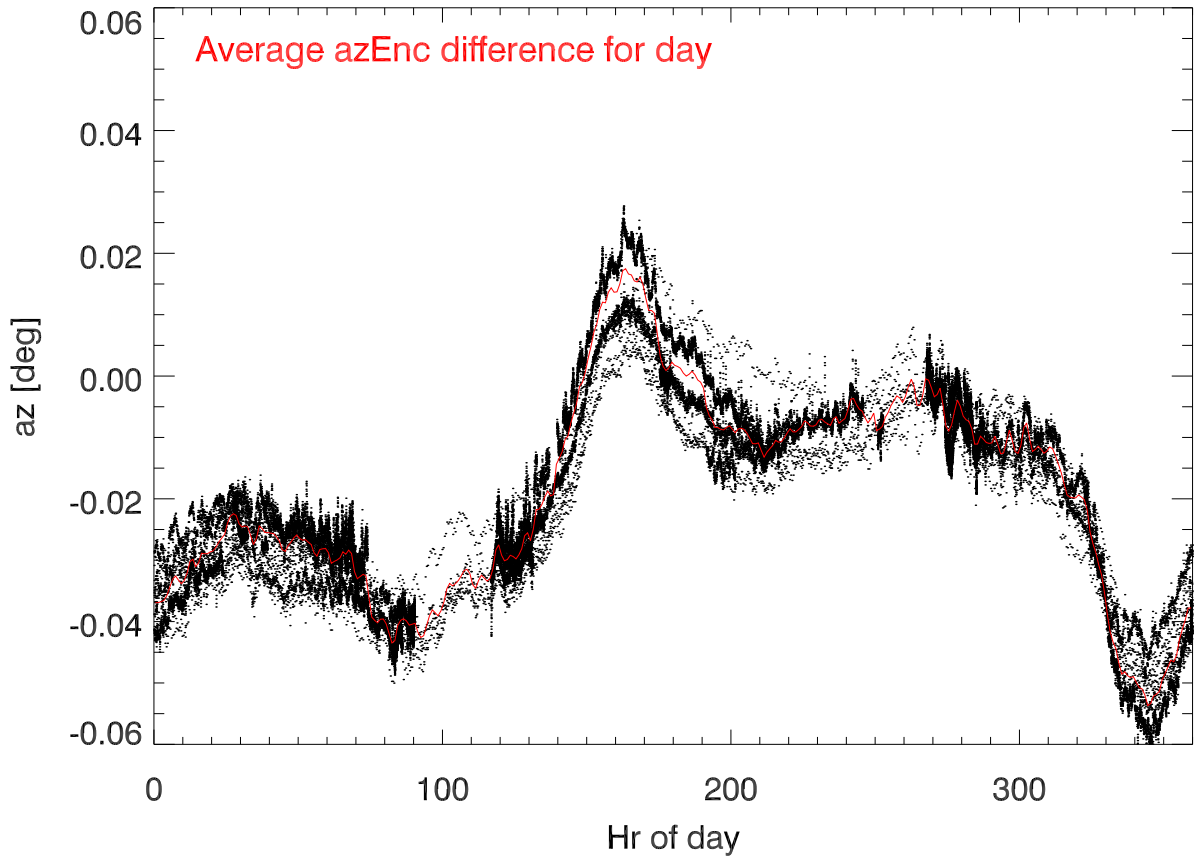

Az encoder dif (enc1-enc2) for 10aug19

Daily AzEnc dif Avgerage for 01-26aug2019

12aug19 azEncDif - (avgValue) vs hour of day

Blowup showing azEncoder jump.