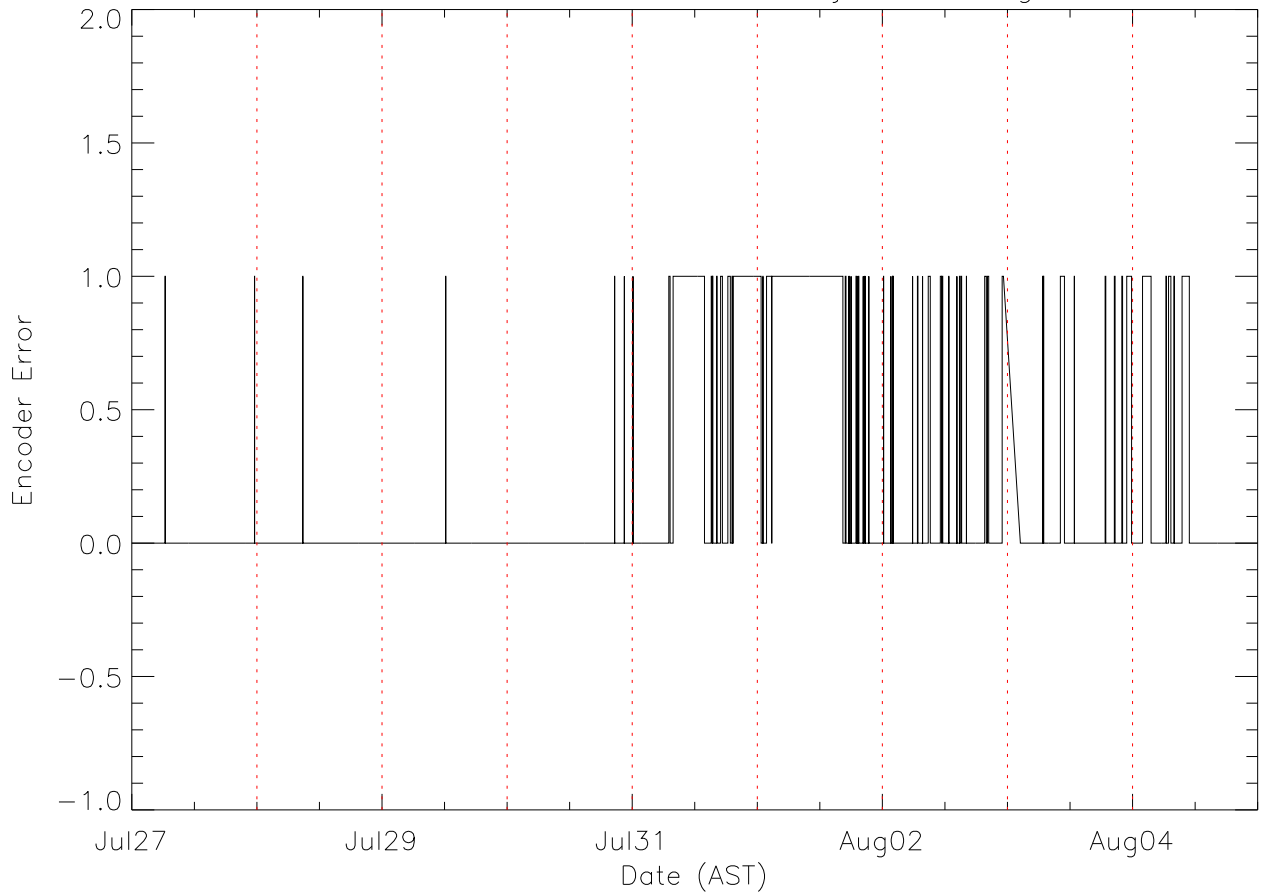

Azimuth encoder 1 Failure 27jul->05aug09

Azimuth encoder 2 Failure 27jul->05aug09