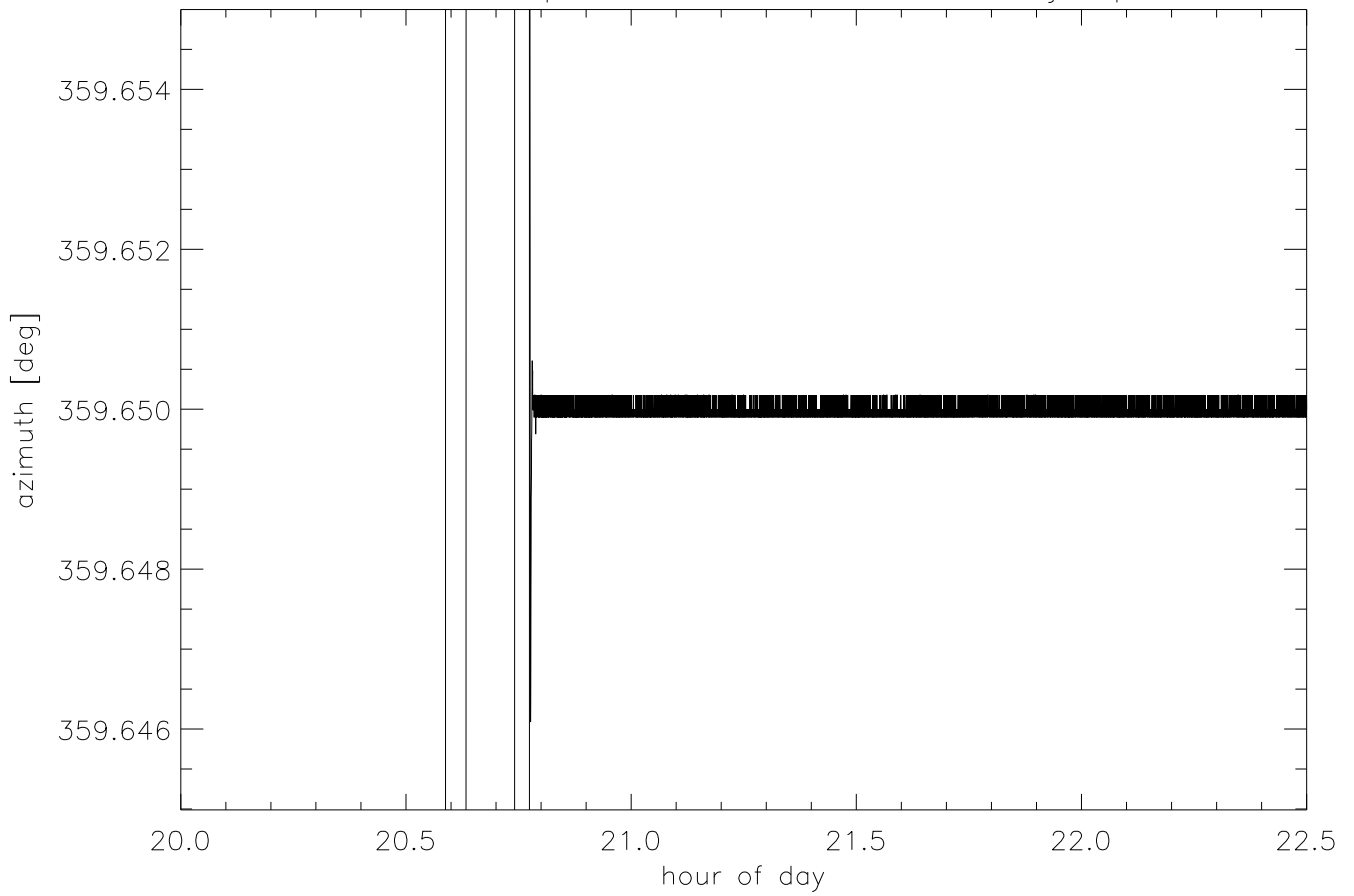

07mar06 az position vs hour when enc2 jumped

07mar06 az encoder difference when enc2 jumped