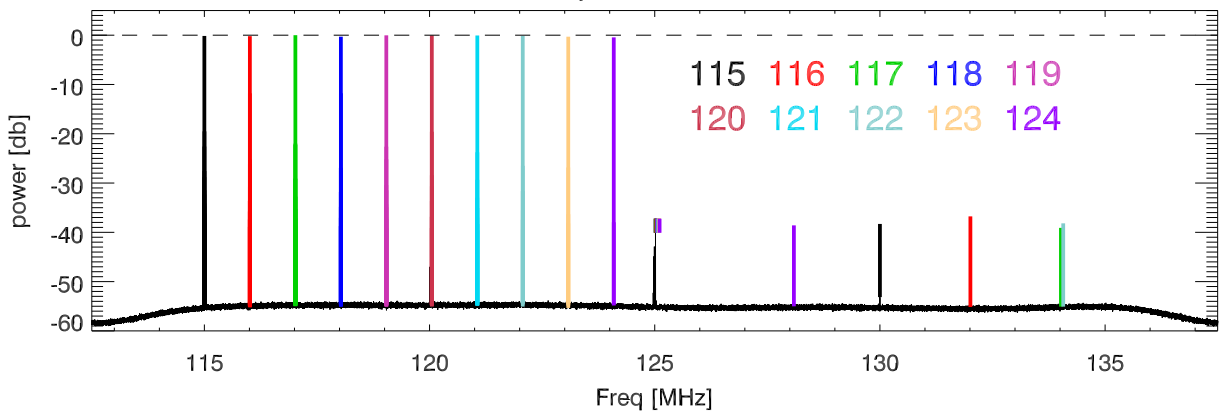

16feb17 usrp BasicRx. Sweep 105-> 145 Mhz. Freqs:105.0 to 114.0

Freqs:115.0 to 124.0

Freqs:125.0 to 134.0

Freqs:135.0 to 144.0