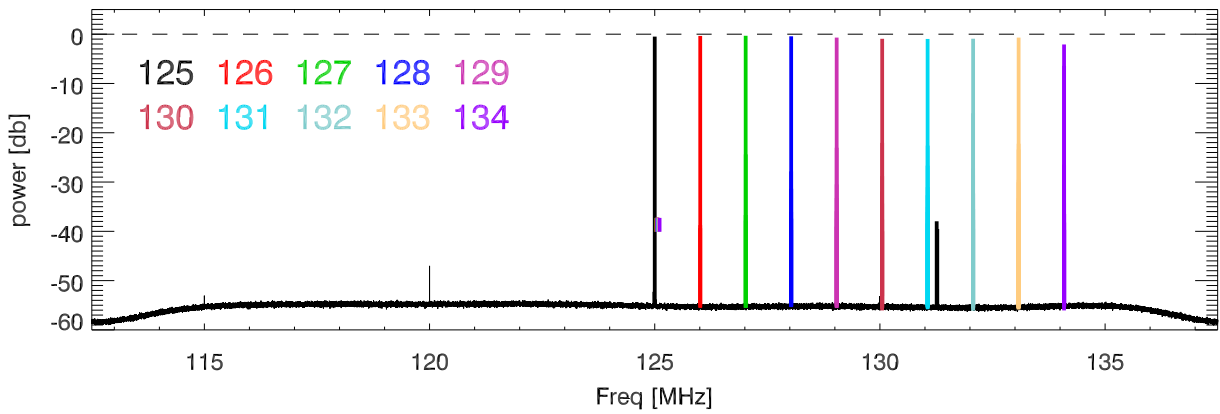

16feb17 usrp BasicRx. Sweep 105-> 145 Mhz. Freqs:105.0 to 114.0

Freqs:115.0 to 124.0

Freqs:125.0 to 134.0

Freqs:135.0 to 144.0