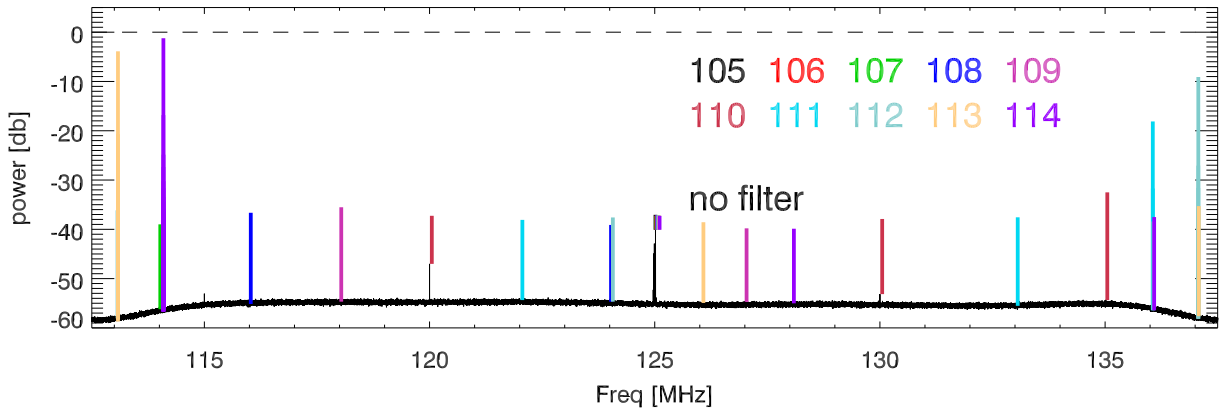

16feb17 usrp BasicRx. Sweep 105-> 145 Mhz. Freqs:105.0 to 114.0

Freqs:115.0 to 124.0

Freqs:125.0 to 134.0

Freqs:135.0 to 144.0