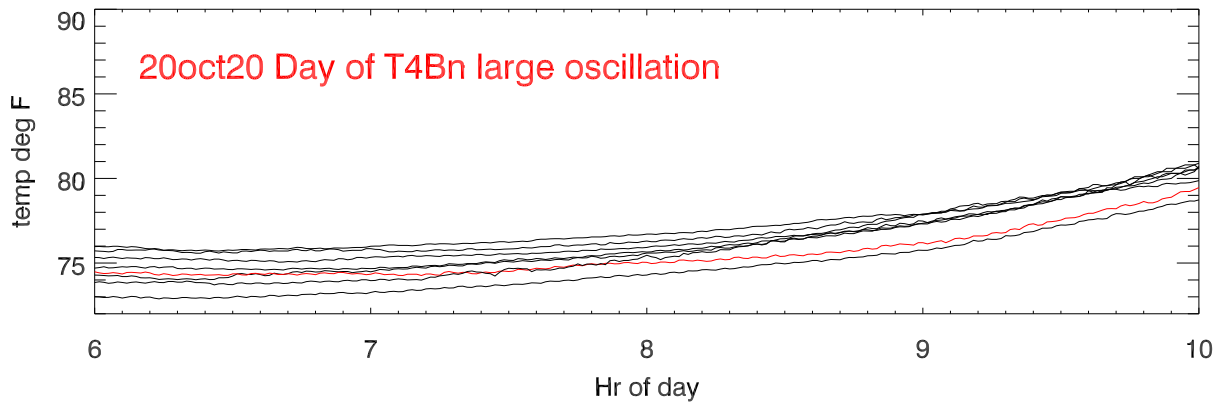

20oct20 T4 Main Temps 14-22oct20

T4 Backstay Temps 14-22oct20

T4Bn rate of temperature change

T4 (Main - backstay) temps