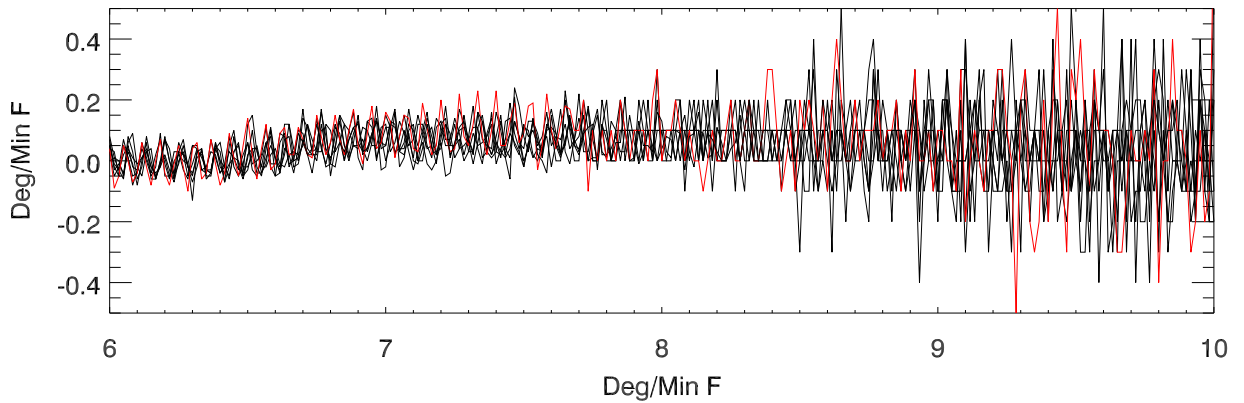

20oct20 T4 Main Temps 14-22oct20

T4 Backstay Temps 14-22oct20

T4Bn rate of temperature change

T4 (Main - backstay) temps