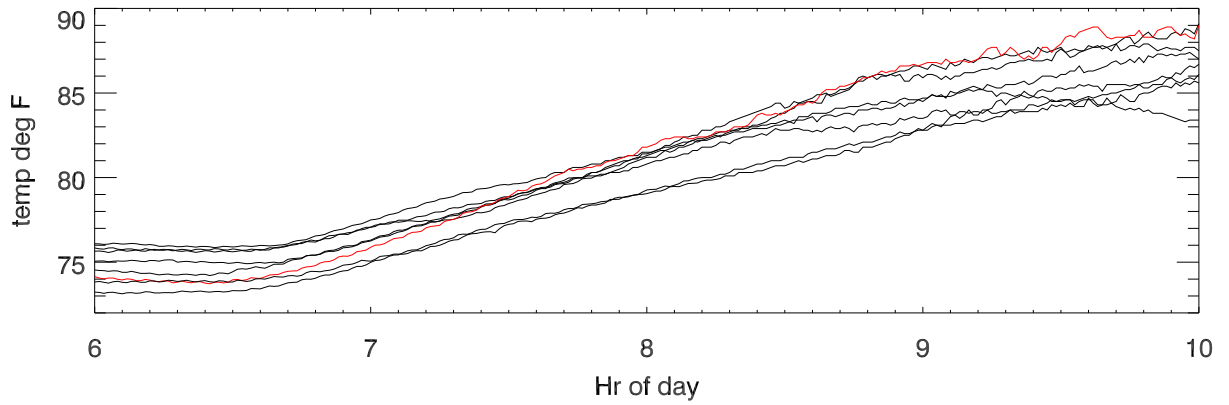

20oct20 T4 Main Temps 14-22oct20

T4 Backstay Temps 14-22oct20

T4Bn rate of temperature change

T4 (Main - backstay) temps