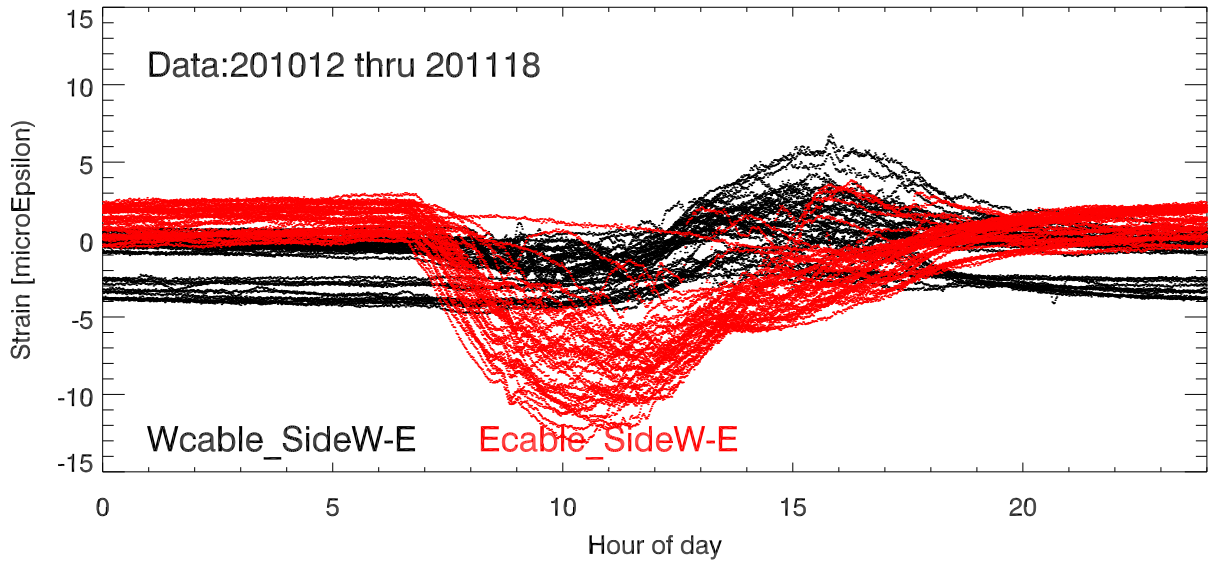

StrainDif (Side1 - Side2) vs Hour of day. BackStay Tower 12

StrainDif (Side1 - Side2) vs Hour of day. BackStay Tower 4

StrainDif (Side1 - Side2) vs Hour of day. BackStay Tower 8