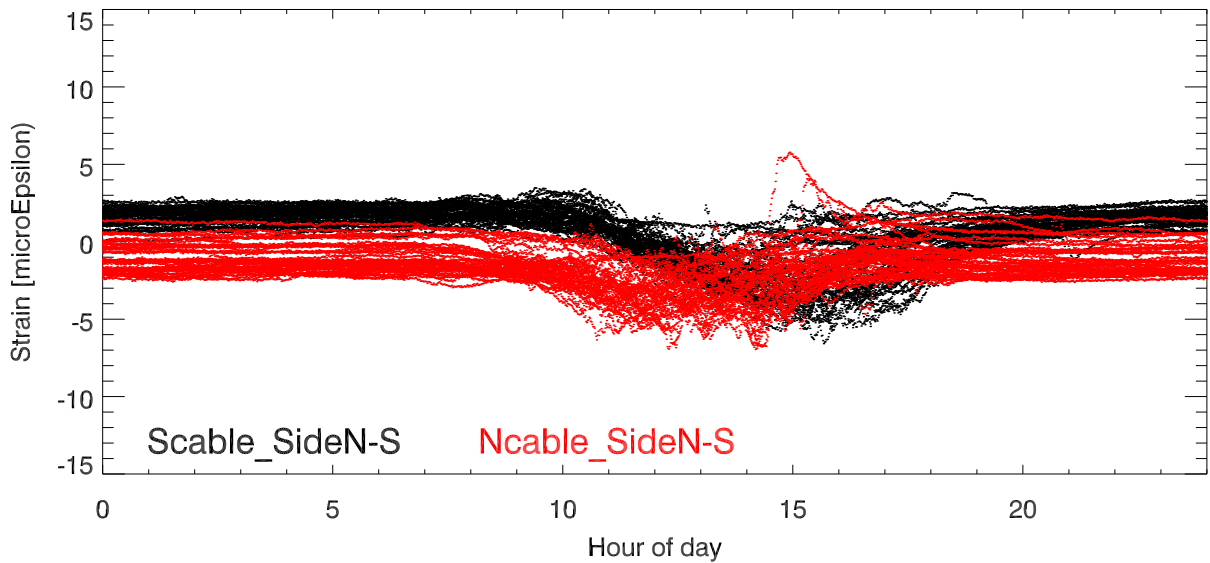

StrainDif (Side1 - Side2) vs Hour of day. BackStay Tower 12

StrainDif (Side1 - Side2) vs Hour of day. BackStay Tower 4

StrainDif (Side1 - Side2) vs Hour of day. BackStay Tower 8