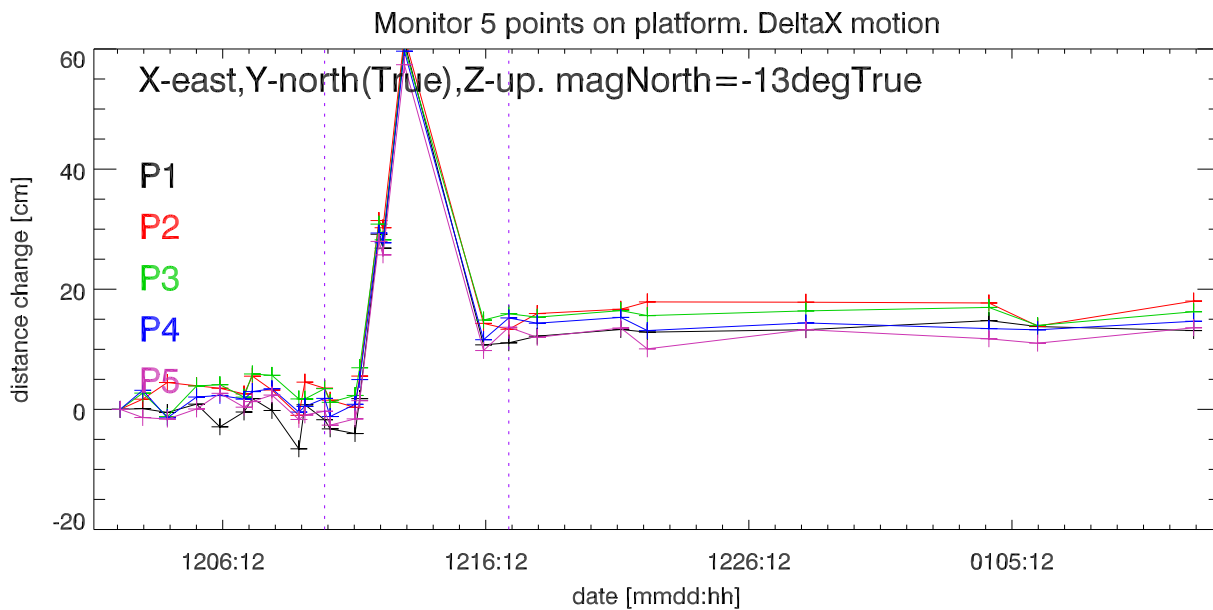

Monitor 5 points on platform. Distance moved since first day

Monitor 2 points on azArm. Distance moved since first day

Monitor Azimuth angle for 5 points on platform. Az Angle moved since first day (uncorrected)

Monitor azimuth angle for 2 points on azArm. Az Angle moved since first day (uncorrected)

Monitor Az Reference prism change: (after-before) pntMeasure.

Check Az diff between RefPrisms for daily motion