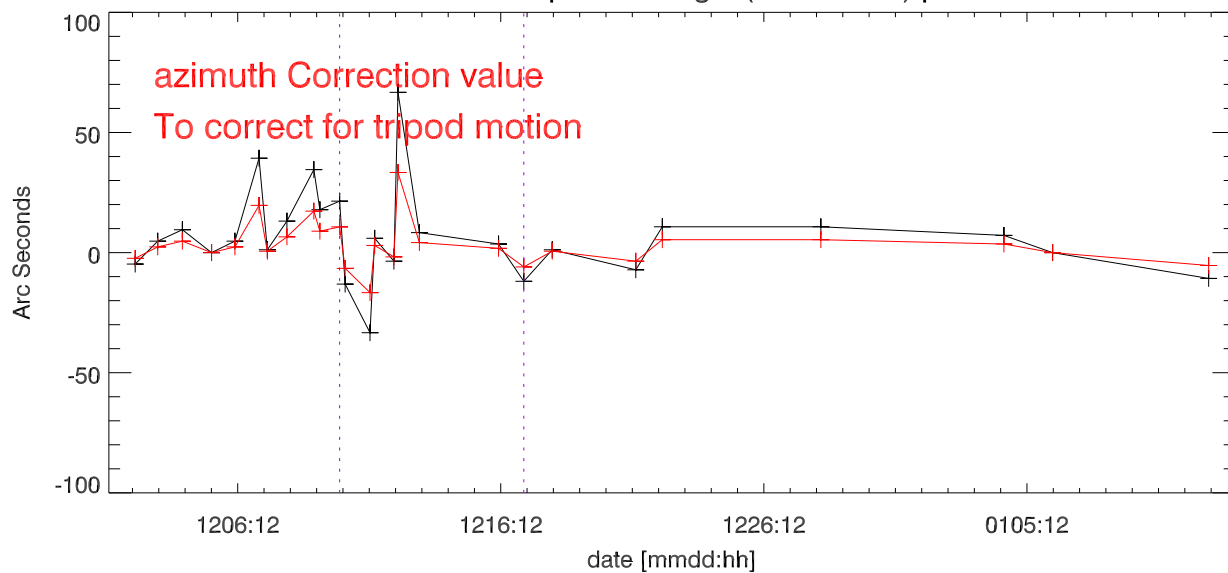

Monitor 5 points on platform. Distance moved since first day

Monitor 2 points on azArm. Distance moved since first day

Monitor Azimuth angle for 5 points on platform. Az Angle moved since first day (uncorrected)

Monitor azimuth angle for 2 points on azArm. Az Angle moved since first day (uncorrected)

Monitor Az Reference prism change: (after-before) pntMeasure.

Check Az diff between RefPrisms for daily motion