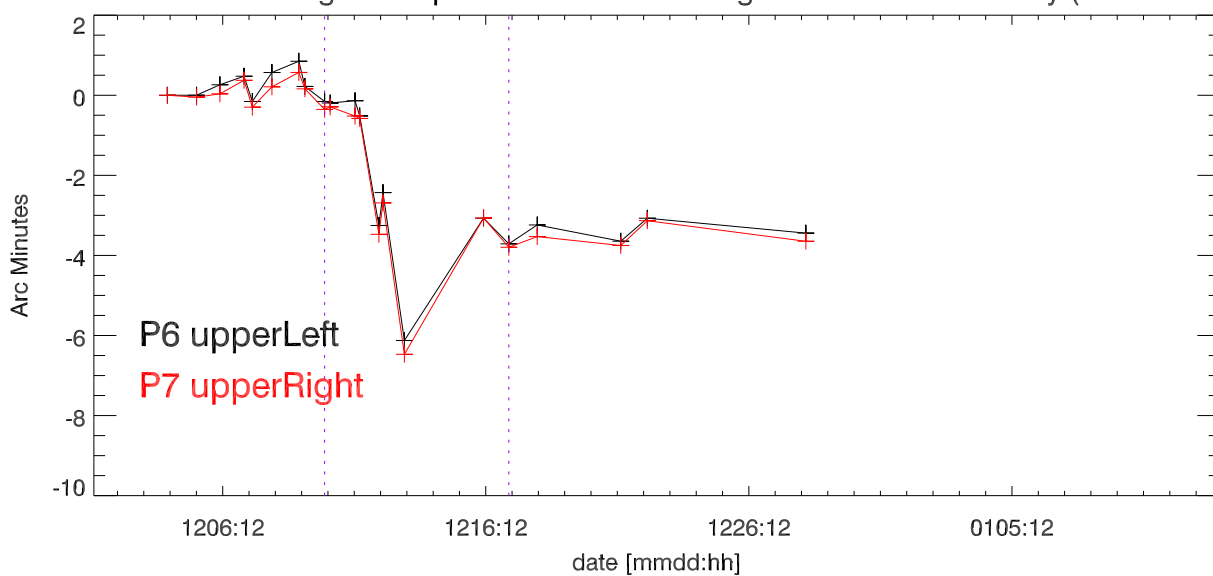

Monitor 5 points on platform. Distance moved since first day

Monitor 2 points on azArm. Distance moved since first day

Monitor Azimuth angle for 5 points on platform. Az Angle moved since first day (uncorrected)

Monitor azimuth angle for 2 points on azArm. Az Angle moved since first day (uncorrected)

Monitor Az Reference prism change: (after-before) pntMeasure.

Check Az diff between RefPrisms for daily motion