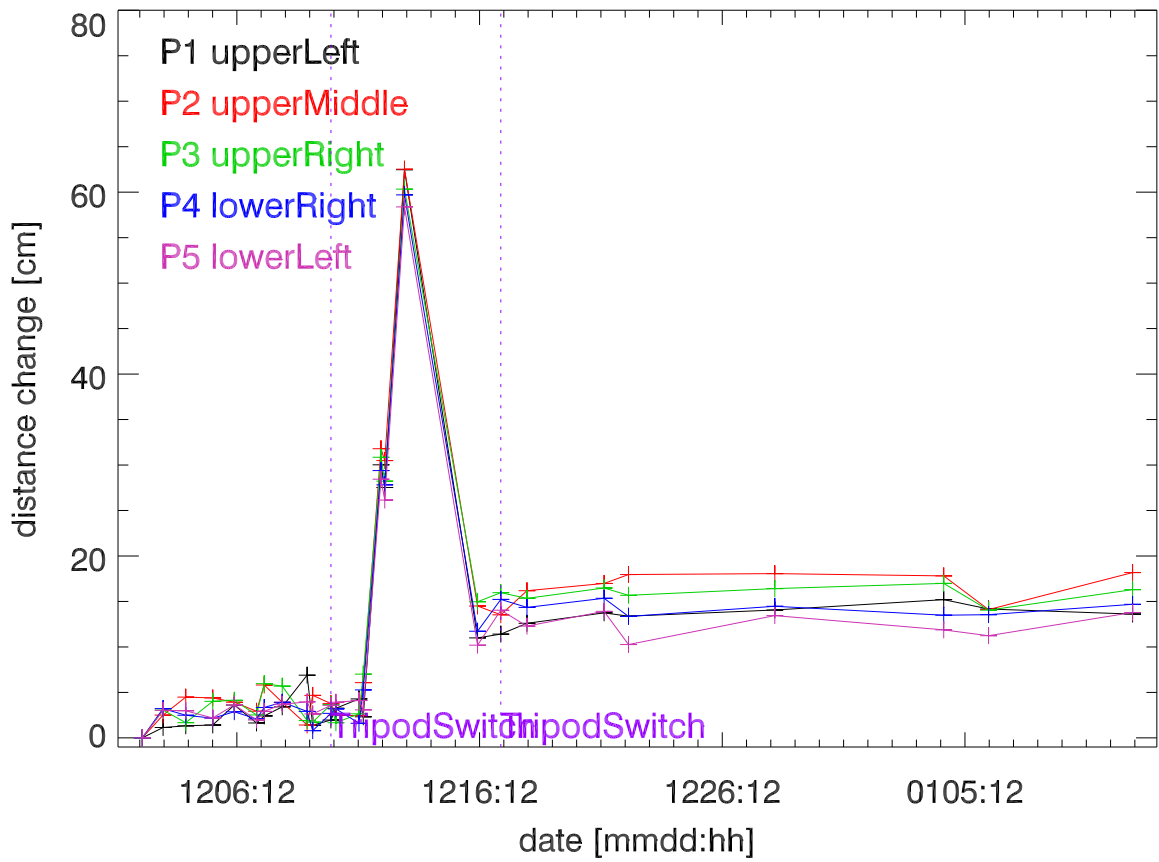

Monitor 5 points on platform. Distance moved since first day

Monitor 2 points on azArm. Distance moved since first day

Monitor Azimuth angle for 5 points on platform. Az Angle moved since first day (uncorrected)

Monitor azimuth angle for 2 points on azArm. Az Angle moved since first day (uncorrected)

Monitor Az Reference prism change: (after-before) pntMeasure.

Check Az diff between RefPrisms for daily motion