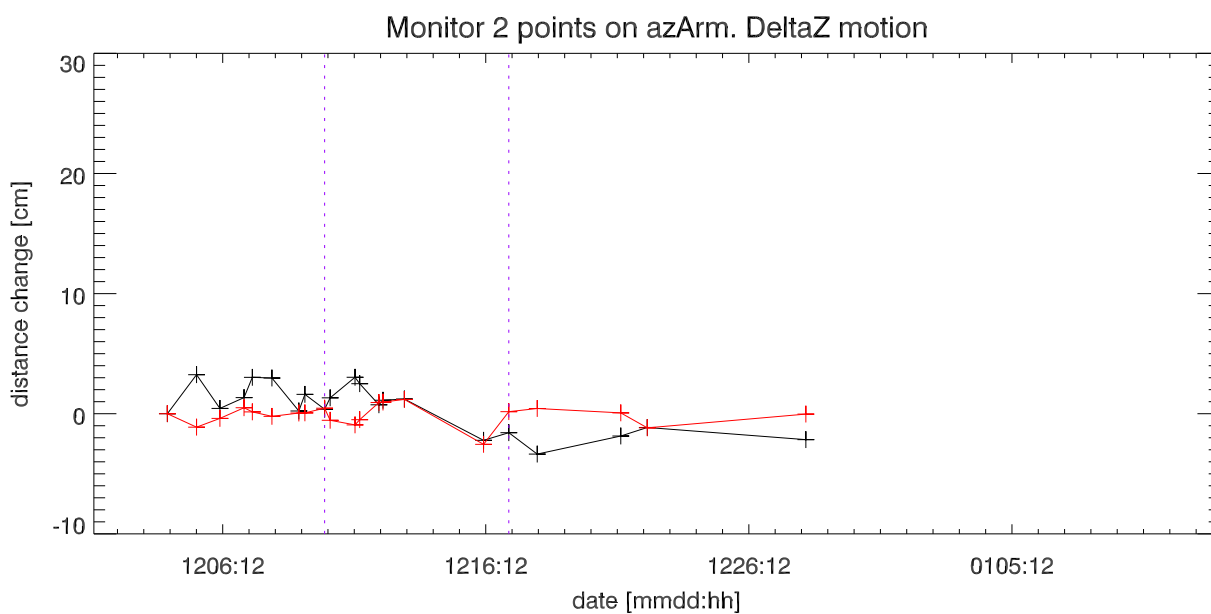

Monitor 5 points on platform. Distance moved since first day

Monitor 2 points on azArm. Distance moved since first day

Monitor Azimuth angle for 5 points on platform. Az Angle moved since first day (uncorrected)

Monitor azimuth angle for 2 points on azArm. Az Angle moved since first day (uncorrected)

Monitor Az Reference prism change: (after-before) pntMeasure.

Check Az diff between RefPrisms for daily motion