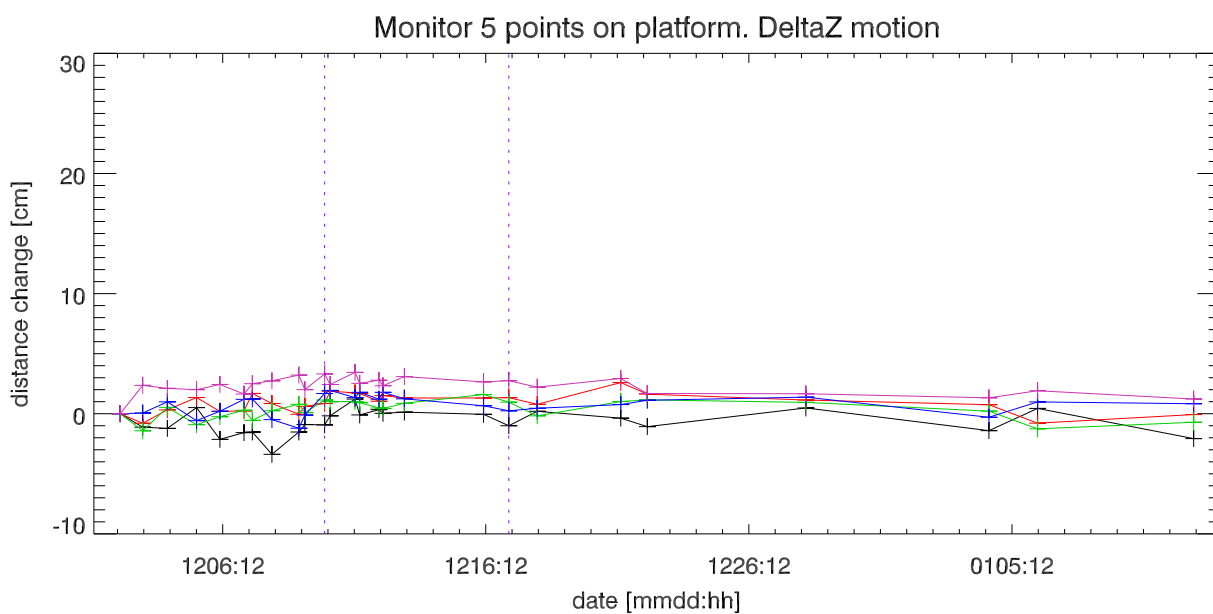

Monitor 5 points on platform. Distance moved since first day

Monitor 2 points on azArm. Distance moved since first day

Monitor Azimuth angle for 5 points on platform. Az Angle moved since first day (uncorrected)

Monitor azimuth angle for 2 points on azArm. Az Angle moved since first day (uncorrected)

Monitor Az Reference prism change: (after-before) pntMeasure.

Check Az diff between RefPrisms for daily motion