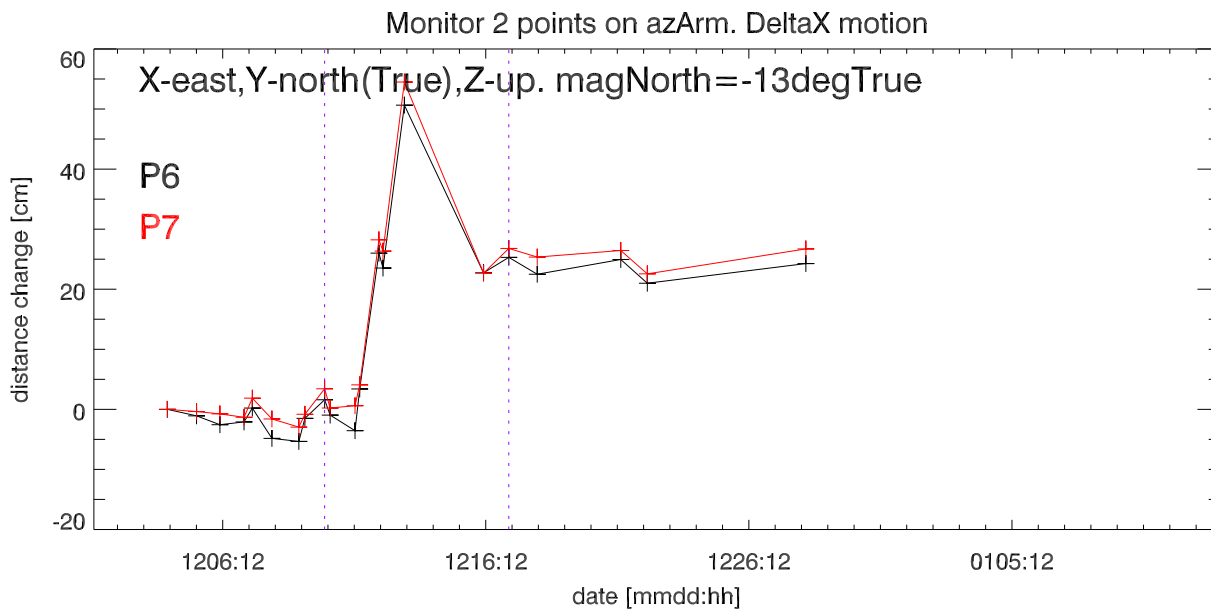

Monitor 5 points on platform. Distance moved since first day

Monitor 2 points on azArm. Distance moved since first day

Monitor Azimuth angle for 5 points on platform. Az Angle moved since first day (uncorrected)

Monitor azimuth angle for 2 points on azArm. Az Angle moved since first day (uncorrected)

Monitor Az Reference prism change: (after-before) pntMeasure.

Check Az diff between RefPrisms for daily motion