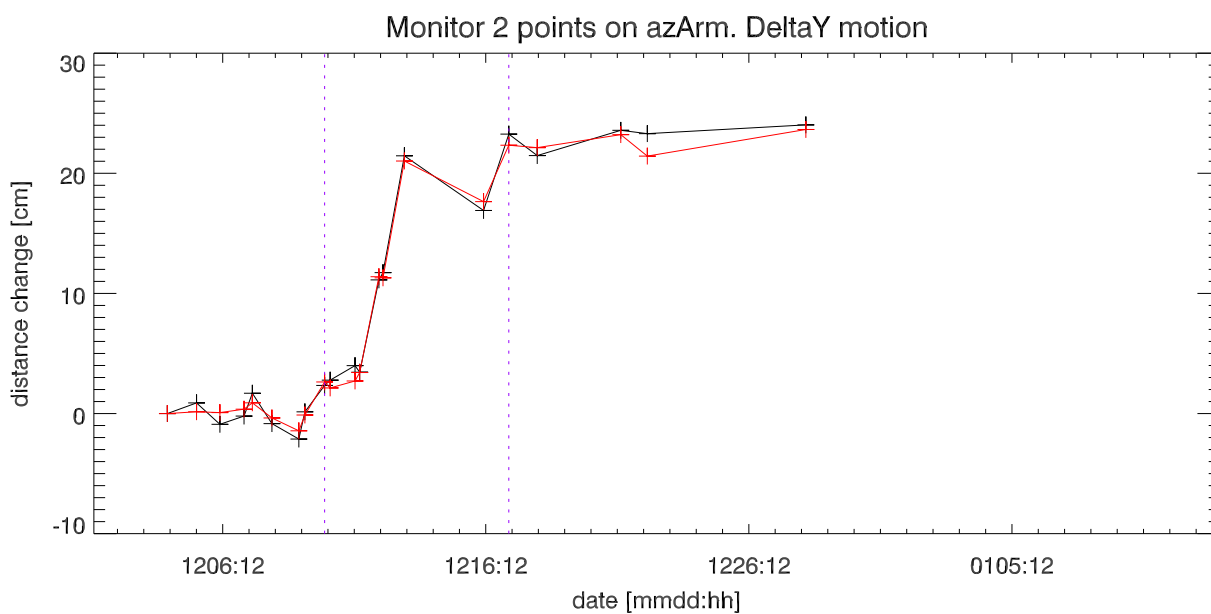

Monitor 5 points on platform. Distance moved since first day

Monitor 2 points on azArm. Distance moved since first day

Monitor Azimuth angle for 5 points on platform. Az Angle moved since first day (uncorrected)

Monitor azimuth angle for 2 points on azArm. Az Angle moved since first day (uncorrected)

Monitor Az Reference prism change: (after-before) pntMeasure.

Check Az diff between RefPrisms for daily motion