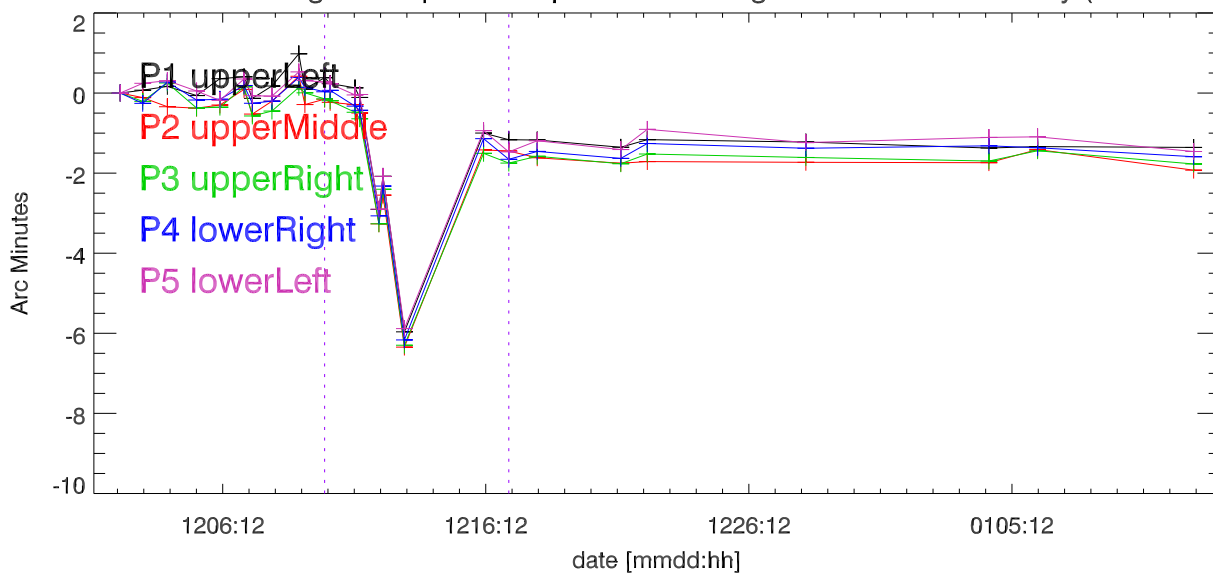

Monitor 5 points on platform. Distance moved since first day

Monitor 2 points on azArm. Distance moved since first day

Monitor Azimuth angle for 5 points on platform. Az Angle moved since first day (uncorrected)

Monitor azimuth angle for 2 points on azArm. Az Angle moved since first day (uncorrected)

Monitor Az Reference prism change: (after-before) pntMeasure.

Check Az diff between RefPrisms for daily motion