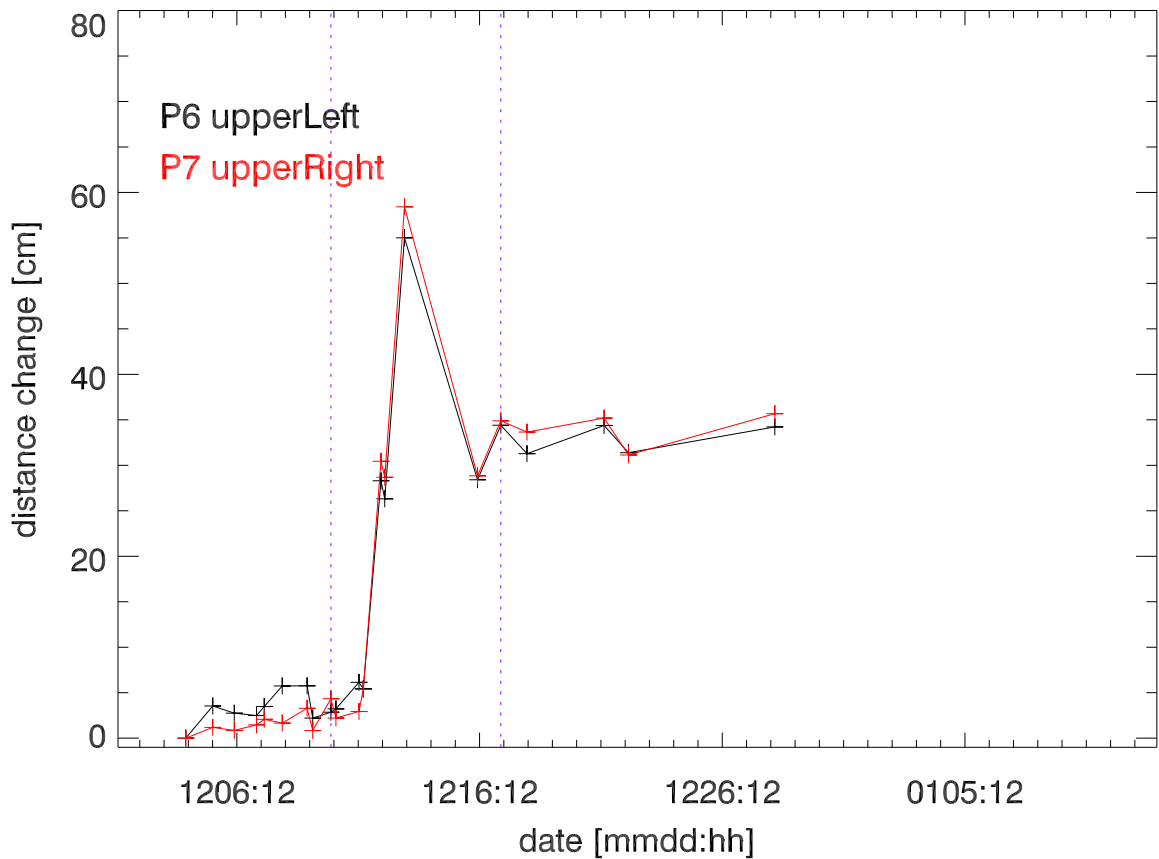

Monitor 5 points on platform. Distance moved since first day

Monitor 2 points on azArm. Distance moved since first day

Monitor Azimuth angle for 5 points on platform. Az Angle moved since first day (uncorrected)

Monitor azimuth angle for 2 points on azArm. Az Angle moved since first day (uncorrected)

Monitor Az Reference prism change: (after-before) pntMeasure.

Check Az diff between RefPrisms for daily motion