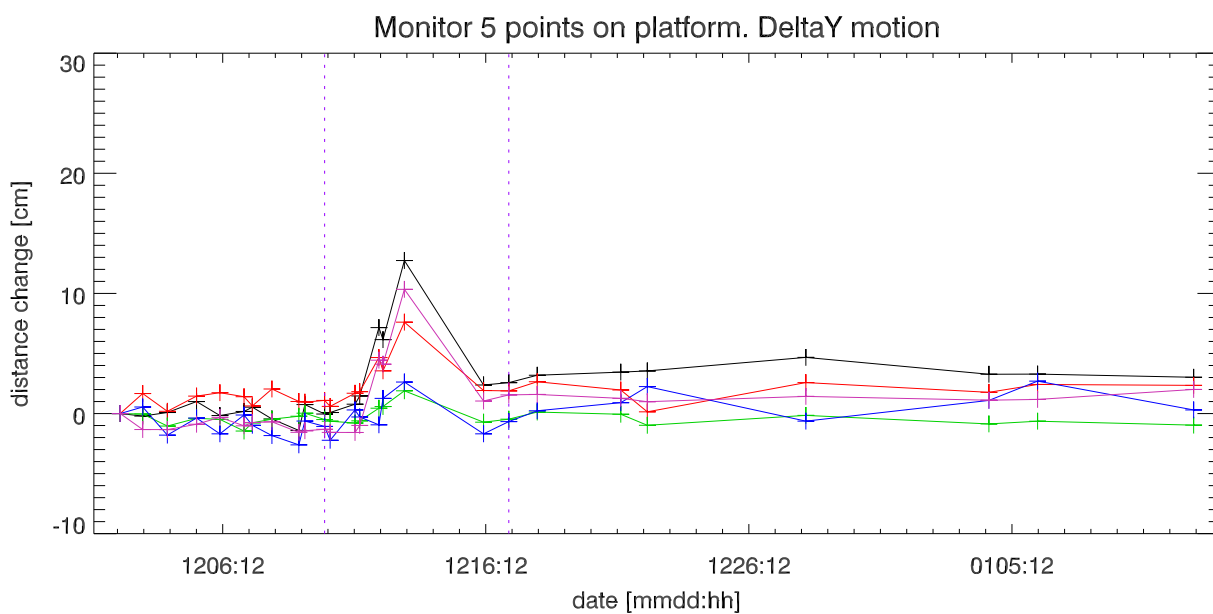

Monitor 5 points on platform. Distance moved since first day

Monitor 2 points on azArm. Distance moved since first day

Monitor Azimuth angle for 5 points on platform. Az Angle moved since first day (uncorrected)

Monitor azimuth angle for 2 points on azArm. Az Angle moved since first day (uncorrected)

Monitor Az Reference prism change: (after-before) pntMeasure.

Check Az diff between RefPrisms for daily motion