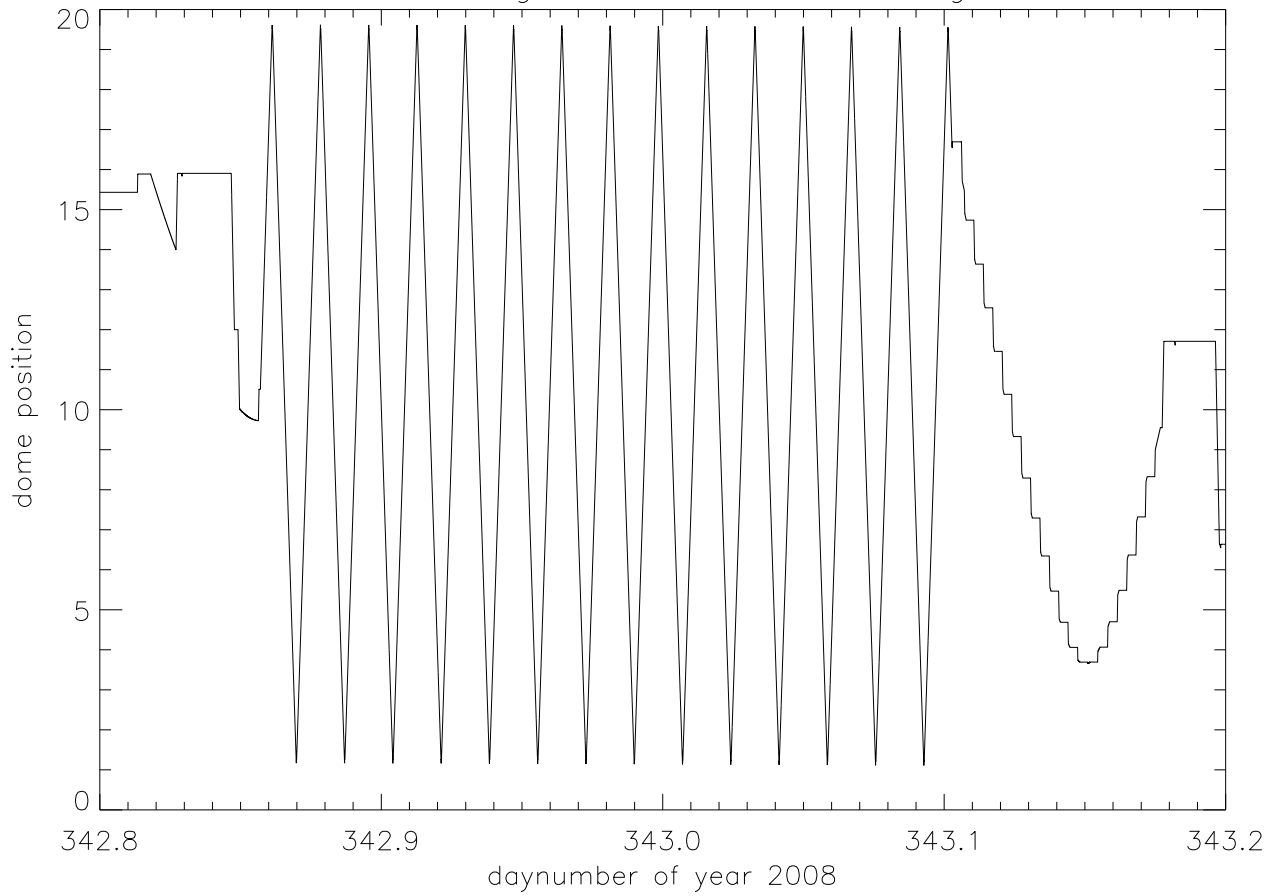

07dec08 galfacts meridian nodding.

07dec08 unbalanced moment at corner 12. az=180, ch=8.8 deg