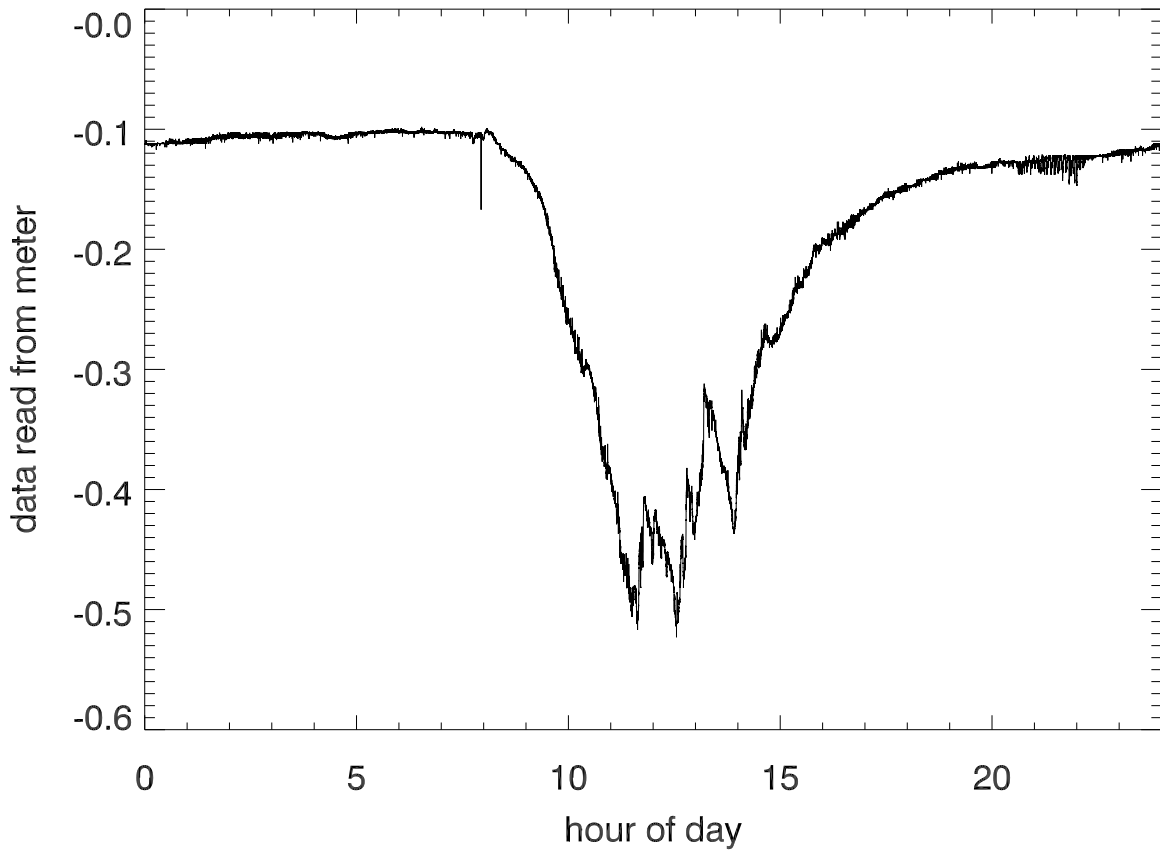

17feb13 radiation monitor output (raw data)

invert sign