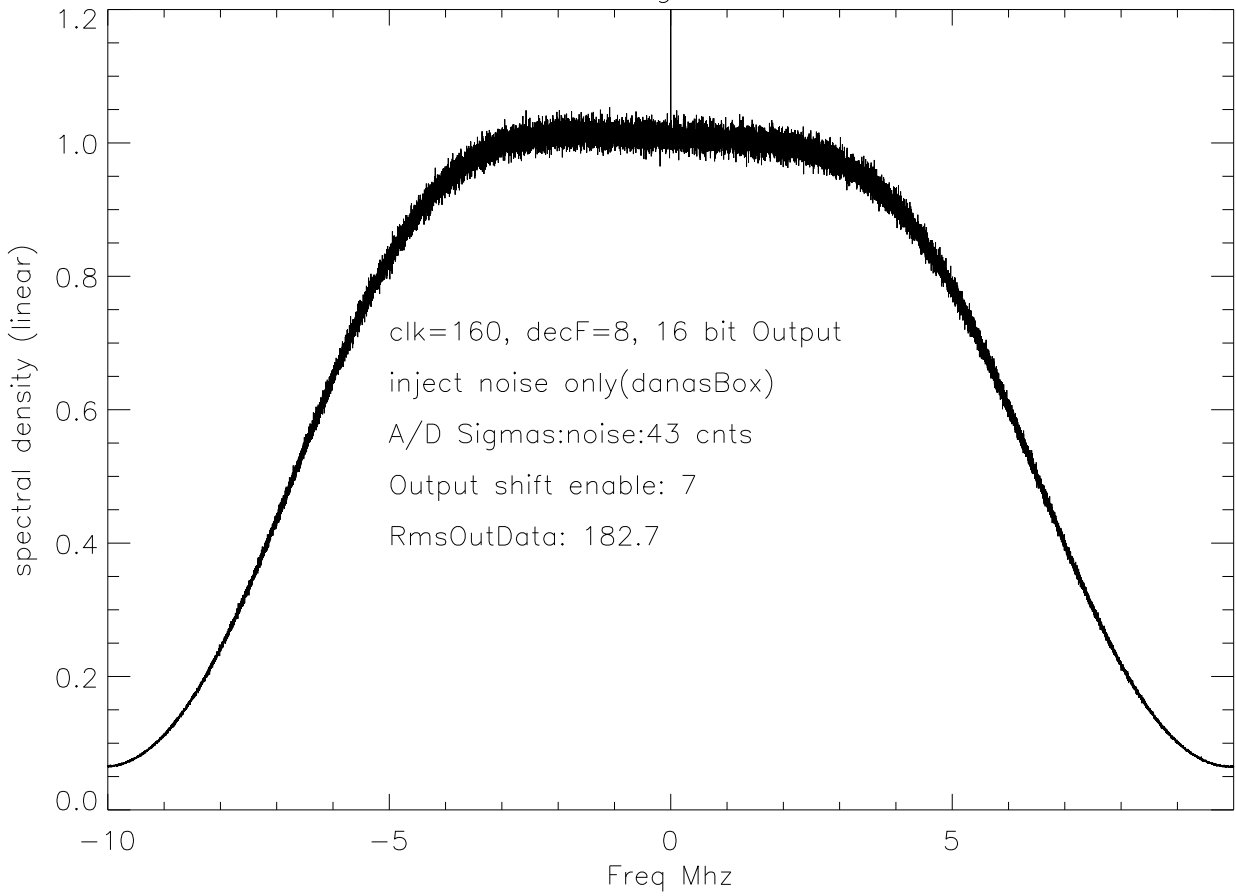

06mar08. 32K xform avg: 13.11 secs linear scale

db scale

06mar08. 32K xform avg: 13.11 secs linear scale

db scale

06mar08. 32K xform avg: 13.11 secs linear scale

db scale

06mar08. 32K xform avg: 13.11 secs linear scale

db scale