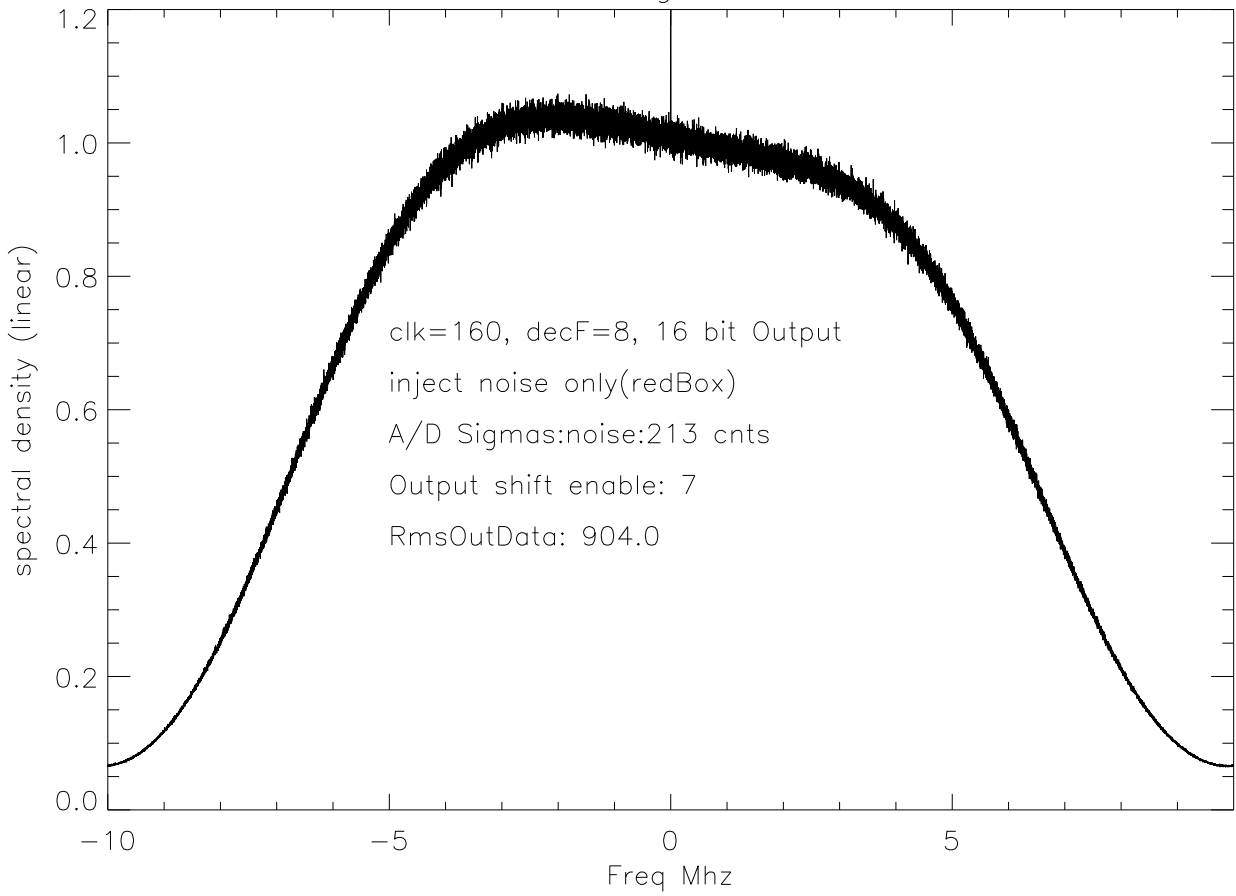

06mar08. 32K xform avg: 13.11 secs linear scale

db scale

06mar08. 32K xform avg: 13.11 secs linear scale

db scale

06mar08. 32K xform avg: 13.11 secs linear scale

db scale

06mar08. 32K xform avg: 13.11 secs linear scale

db scale