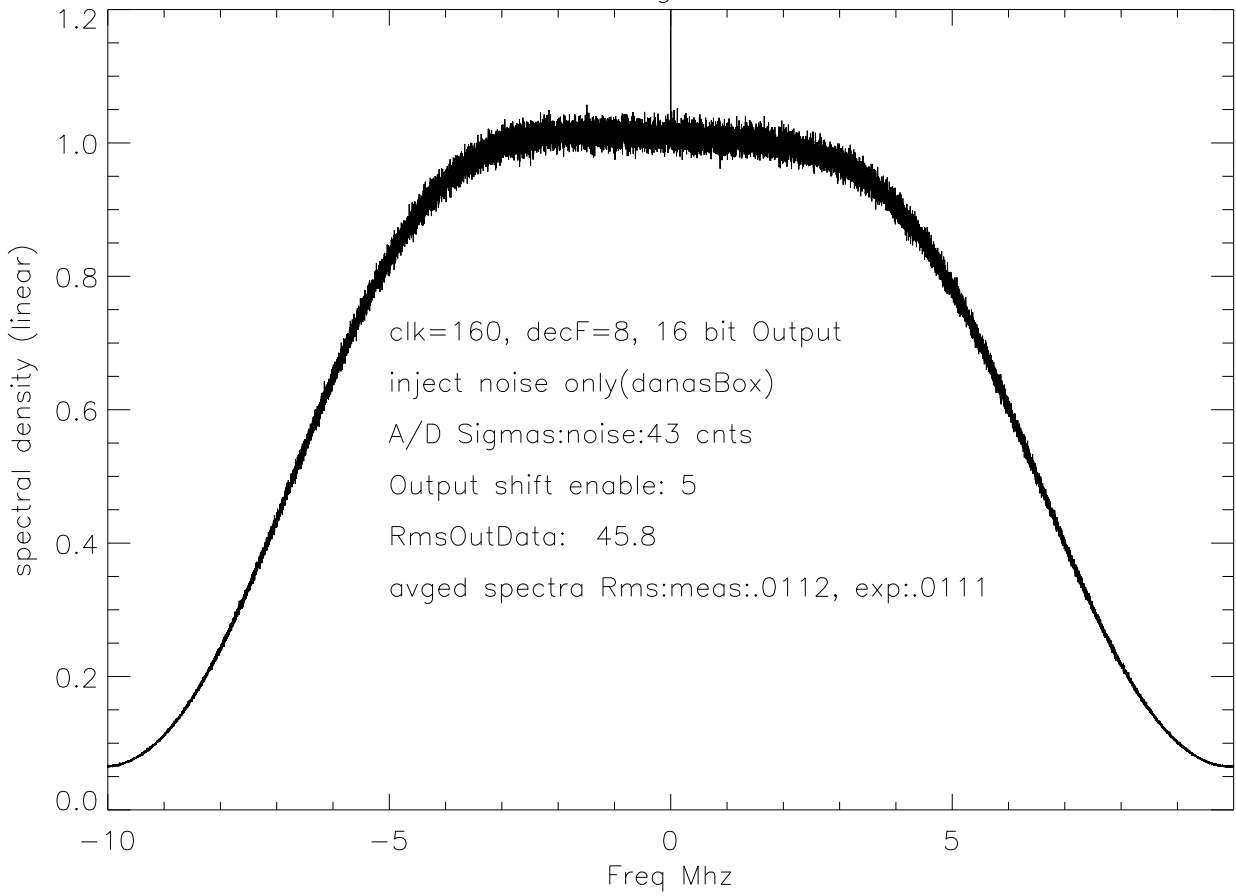

06mar08. 32K xform avg: 13.11 secs linear scale

db scale

06mar08. 32K xform avg: 13.11 secs linear scale

db scale

06mar08. 32K xform avg: 13.11 secs linear scale

db scale

06mar08. 32K xform avg: 13.11 secs linear scale

db scale