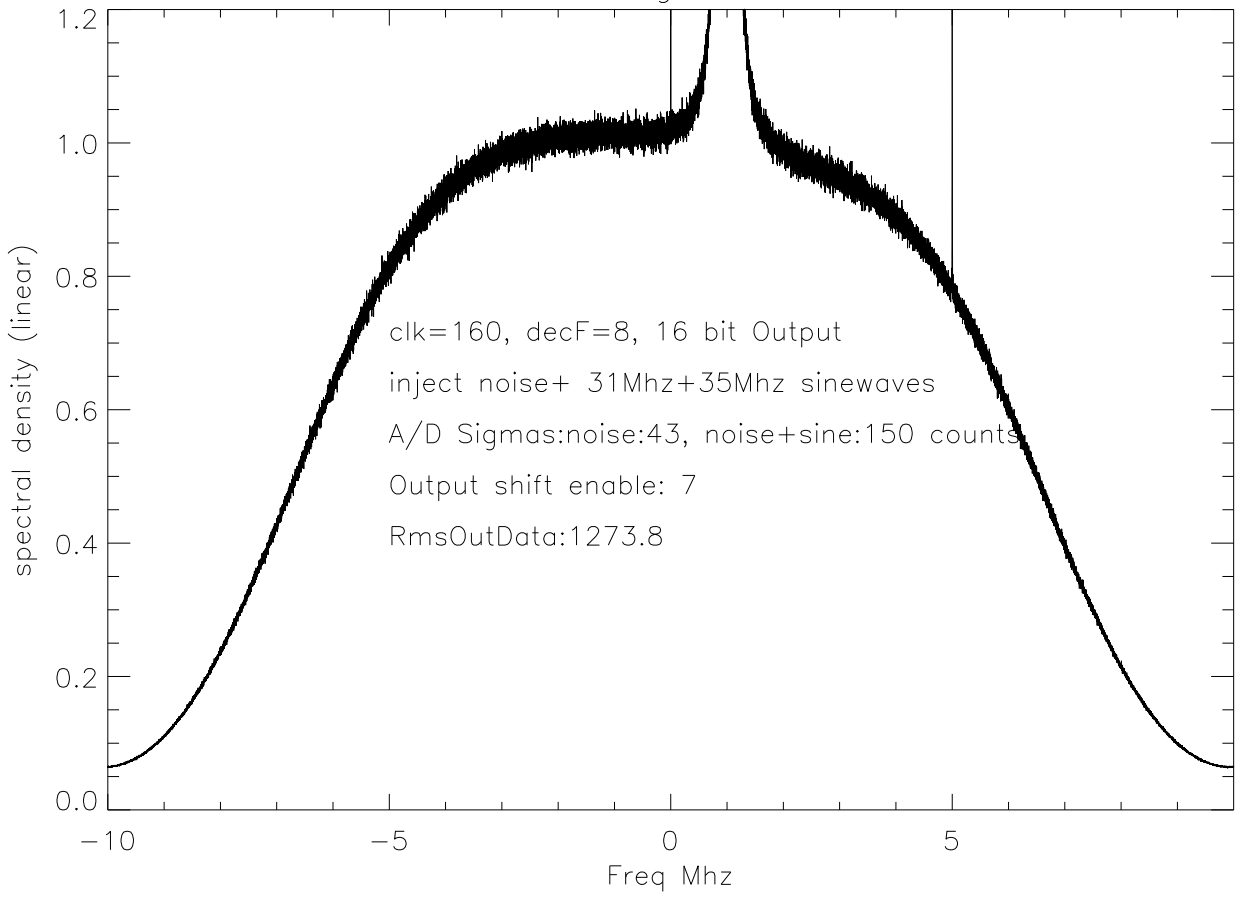

06mar08. 32K xform avg: 13.11 secs linear scale

db scale

06mar08. 32K xform avg: 13.11 secs linear scale

db scale

06mar08. 32K xform avg: 13.11 secs linear scale

db scale

06mar08. 32K xform avg: 13.11 secs linear scale

db scale