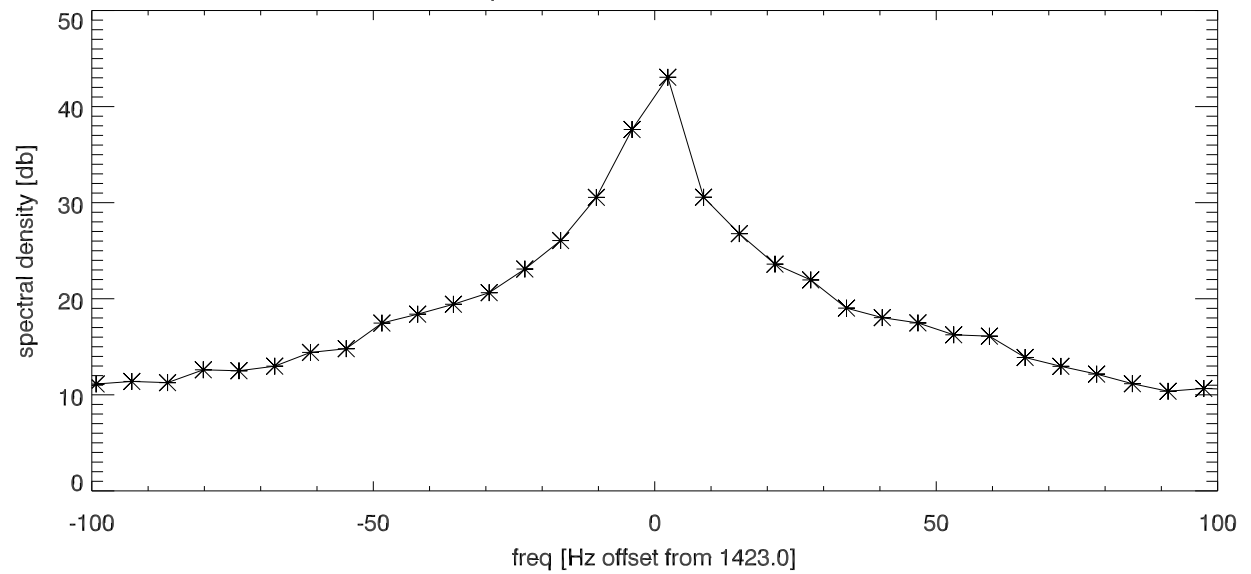

160928: baseband puppi test. 213 MHz bw. Tone at 1423.0

spectra PoIA + poIB

Blowup around tone. 6.3Hz resolution

160928: baseband puppi test. 213 MHz bw. Tone at 1433.0

spectra PoIA + PoIB

Blowup around tone. 6.3Hz resolution