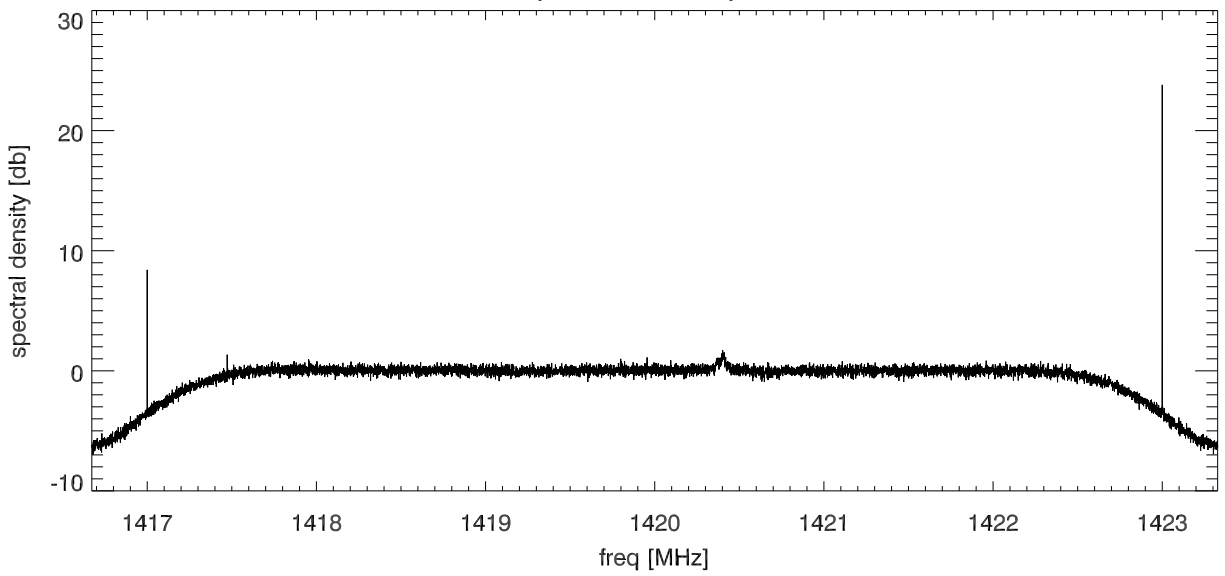

160928: baseband puppi test. 213 MHz bw. Tone at 1423.0

spectra PoIA + poIB

Blowup around tone. 6.3Hz resolution

160928: baseband puppi test. 213 MHz bw. Tone at 1433.0

spectra PoIA + PoIB

Blowup around tone. 6.3Hz resolution