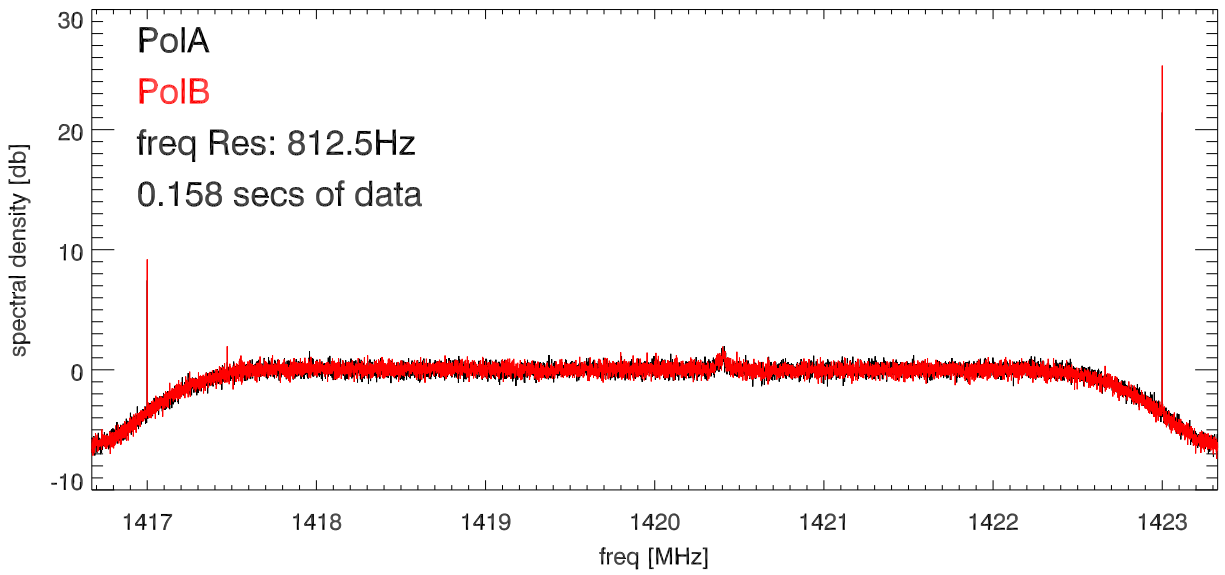

160928: baseband puppi test. 213 MHz bw. Tone at 1423.0

spectra PoIA + poIB

Blowup around tone. 6.3Hz resolution

160928: baseband puppi test. 213 MHz bw. Tone at 1433.0

spectra PoIA + PoIB

Blowup around tone. 6.3Hz resolution