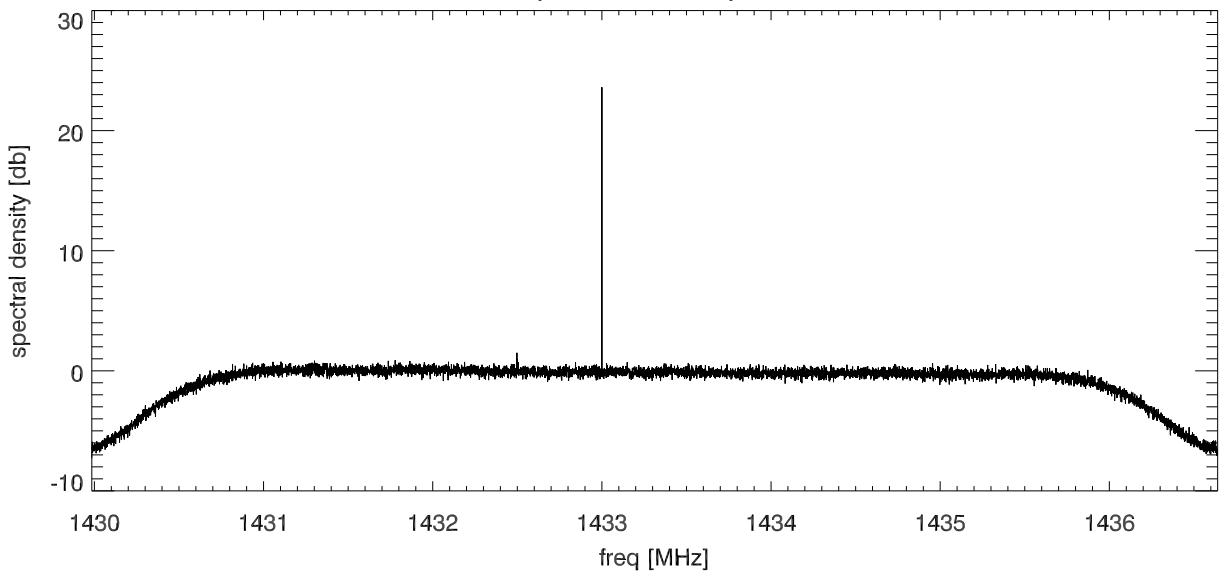

160928: baseband puppi test. 213 MHz bw. Tone at 1423.0

spectra PoIA + poIB

Blowup around tone. 6.3Hz resolution

160928: baseband puppi test. 213 MHz bw. Tone at 1433.0

spectra PoIA + PoIB

Blowup around tone. 6.3Hz resolution