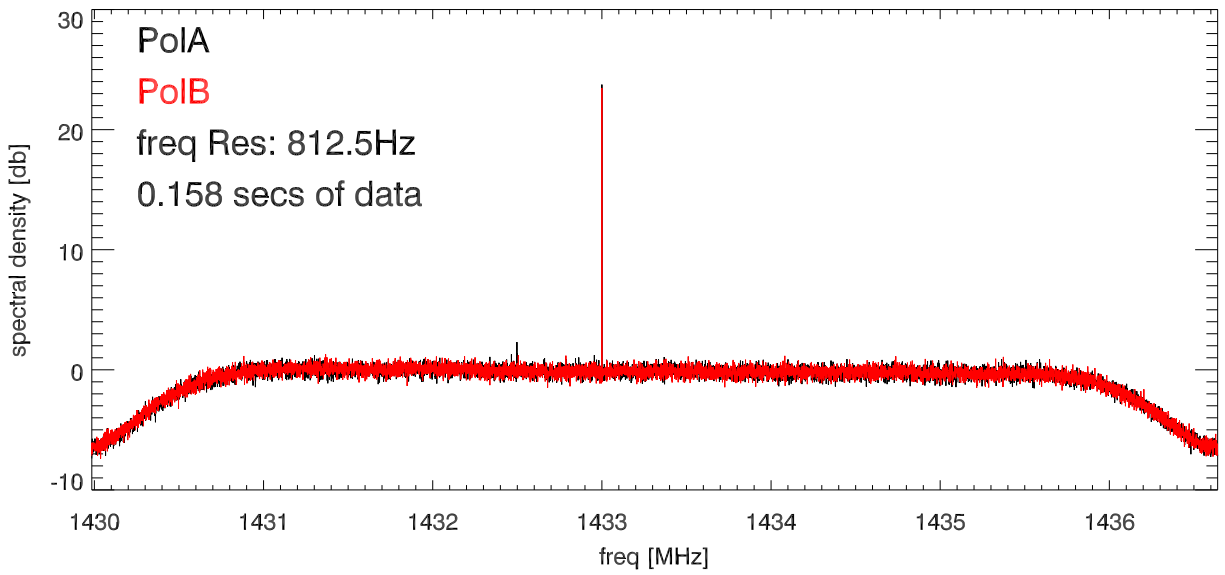

160928: baseband puppi test. 213 MHz bw. Tone at 1423.0

spectra PoIA + poIB

Blowup around tone. 6.3Hz resolution

160928: baseband puppi test. 213 MHz bw. Tone at 1433.0

spectra PoIA + PoIB

Blowup around tone. 6.3Hz resolution