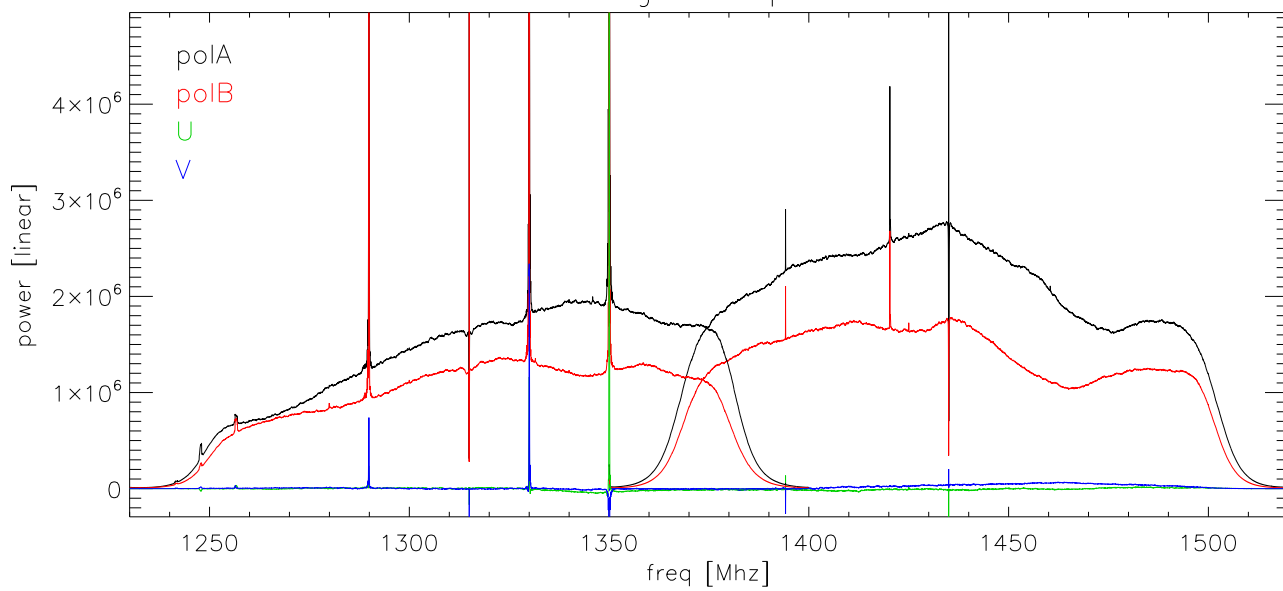

23Jan07 pdev ugc1291 120 secsIntegration. on/off - 1

averaged on spectra

on/off - 1 full band