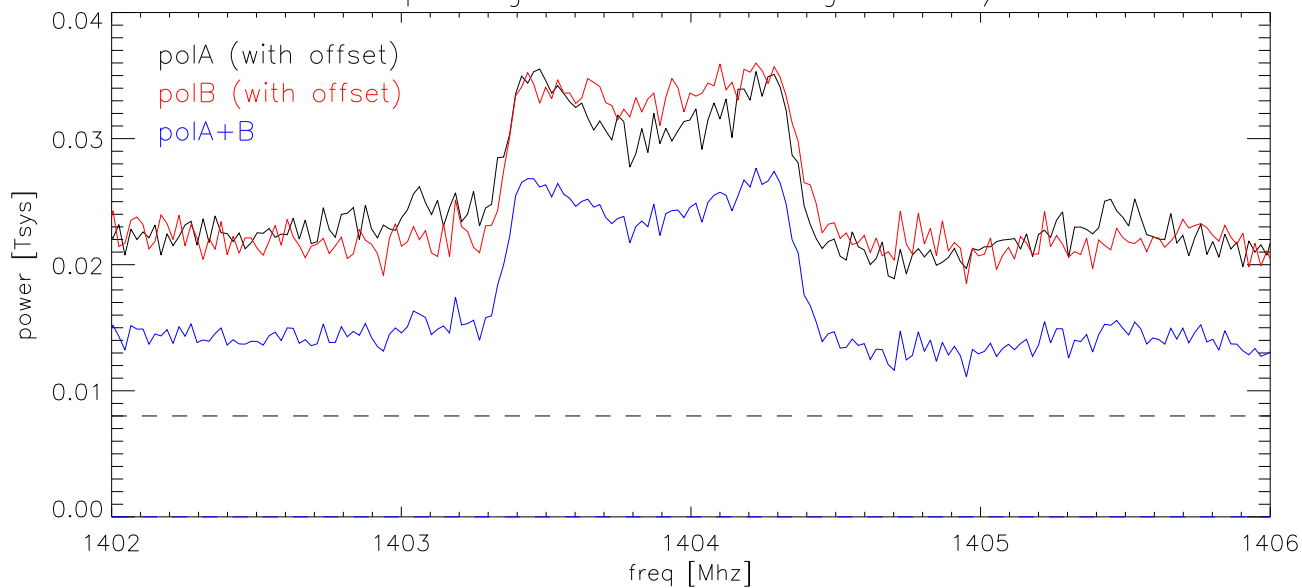

23Jan07 pdev ugc1291 120 secsIntegration. on/off - 1

averaged on spectra

on/off - 1 full band