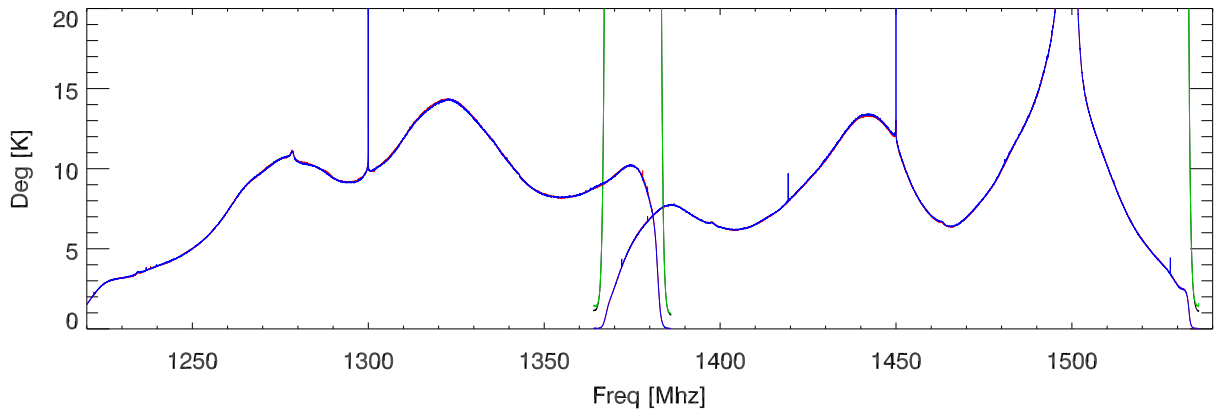

170619 alfa Tsys (width cover on). bm:0

bm:1

bm:2

bm:3

170619 alfa Tsys (width cover on). bm:4

(bm 5A turned off.) bm:5

bm:6