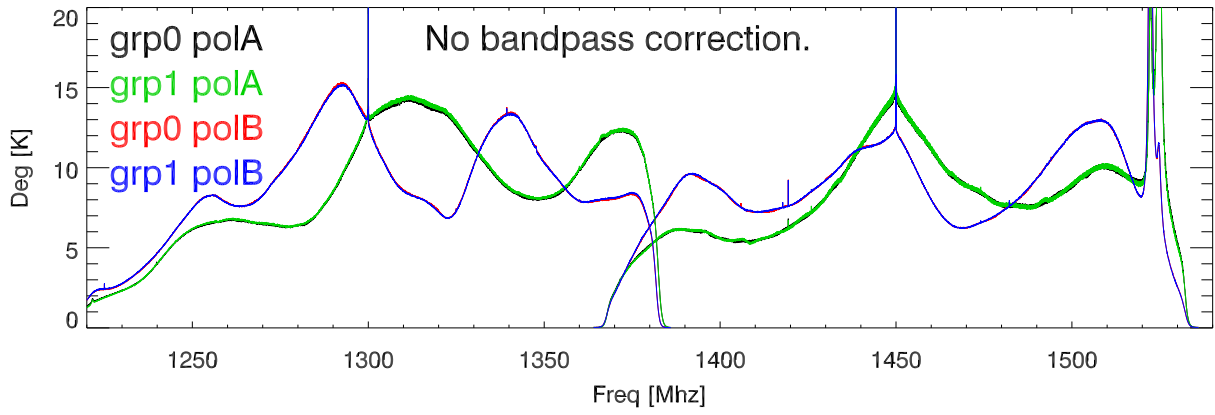

170619 alfa Tsys (width cover on). bm:0

bm:1

bm:2

bm:3

170619 alfa Tsys (width cover on). bm:4

(bm 5A turned off.) bm:5

bm:6