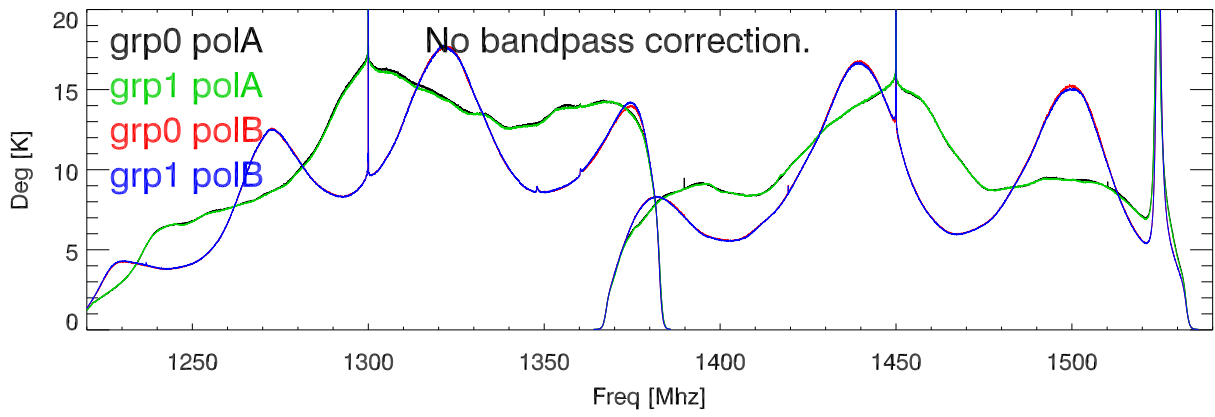

170619 alfa Tsys (width cover on). bm:0

bm:1

bm:2

bm:3

170619 alfa Tsys (width cover on). bm:4

(bm 5A turned off.) bm:5

bm:6