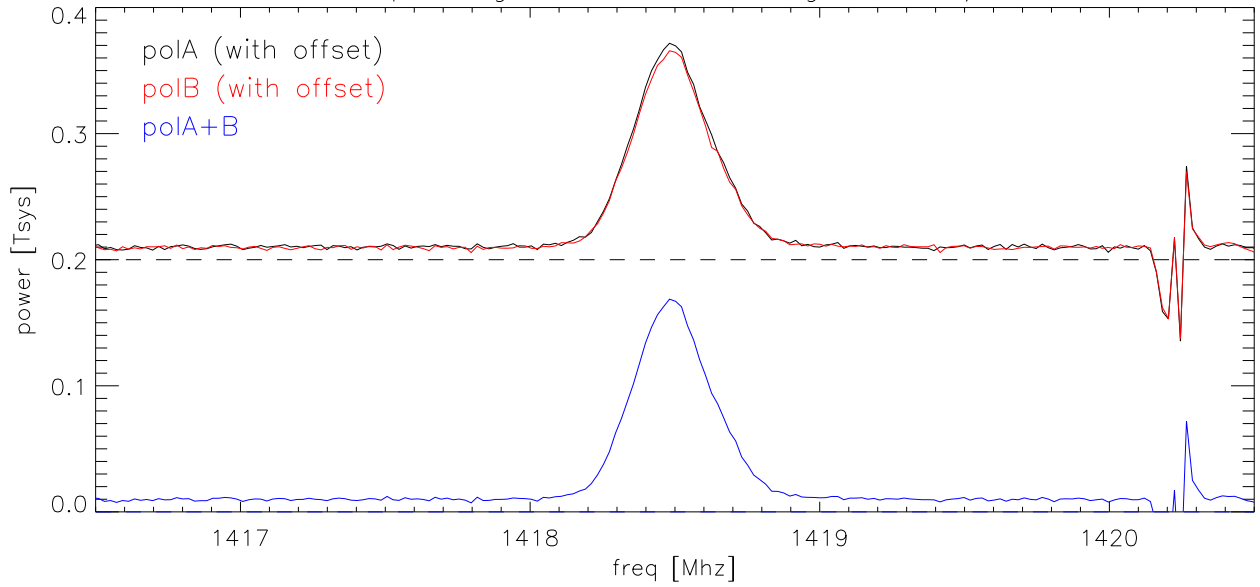

23Jan07 pdev ngc1156 70 secsIntegration. on/off - 1

averaged on spectra

on/off - 1 full band