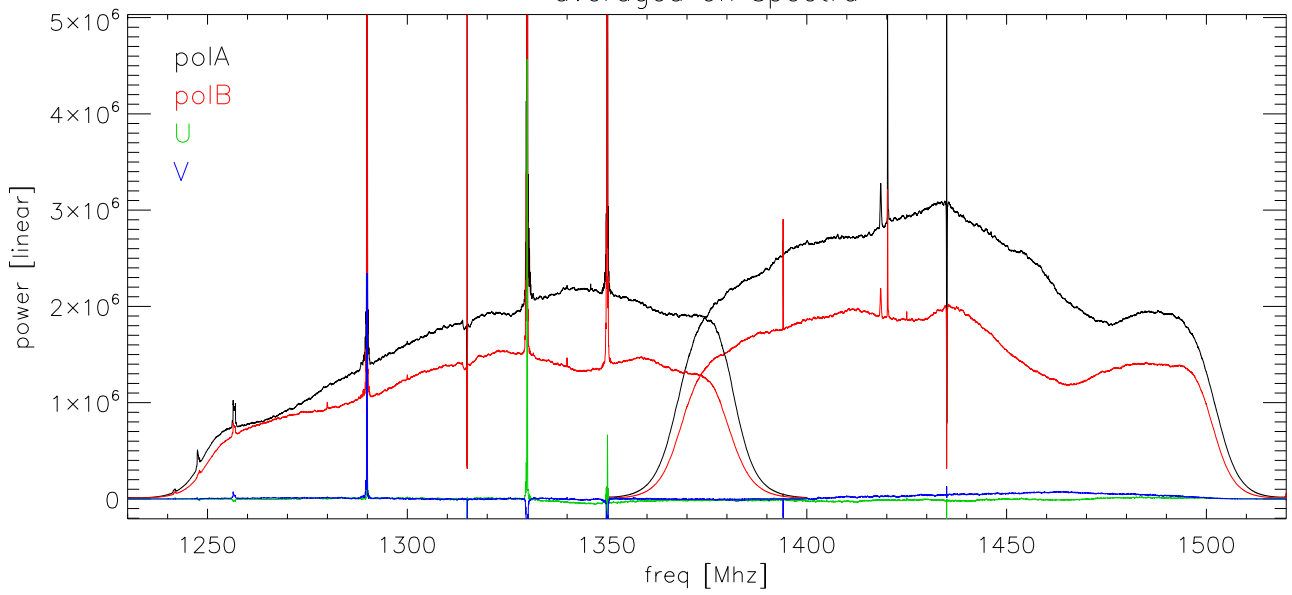

23Jan07 pdev ngc1156 70 secsIntegration. on/off - 1

averaged on spectra

on/off - 1 full band