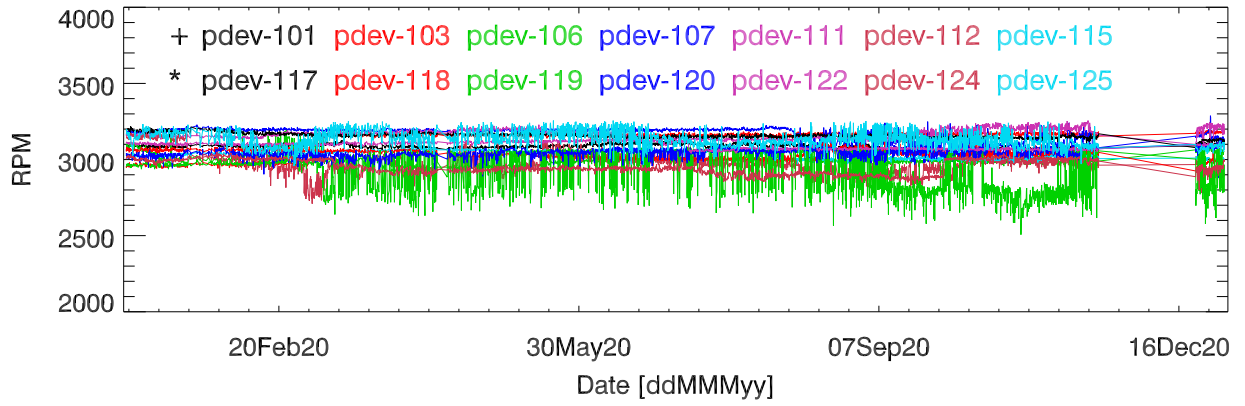

pdev hw year to date: Fan1 (GxA)

Fan2 (GxB)

Fan3 (Case)

Fan4 (Case)

pdev hw year to date: Temp1 (GxA)

Temp2 (GxB)

Temp3 (PCB)

pdev hw year to date: Vdd (GxA)

Vdd (GxB)

Vdd (3.3V)

Vdd (5V)

Vdd (12V)