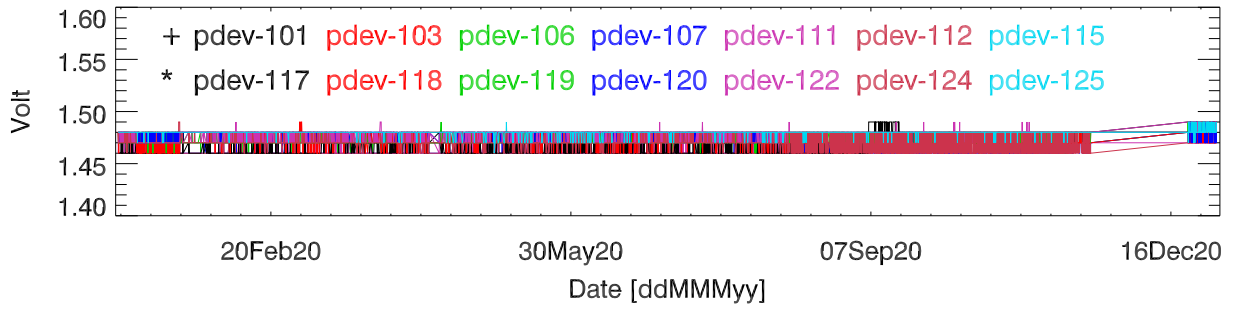

pdev hw year to date: Fan1 (GxA)

Fan2 (GxB)

Fan3 (Case)

Fan4 (Case)

pdev hw year to date: Temp1 (GxA)

Temp2 (GxB)

Temp3 (PCB)

pdev hw year to date: Vdd (GxA)

Vdd (GxB)

Vdd (3.3V)

Vdd (5V)

Vdd (12V)