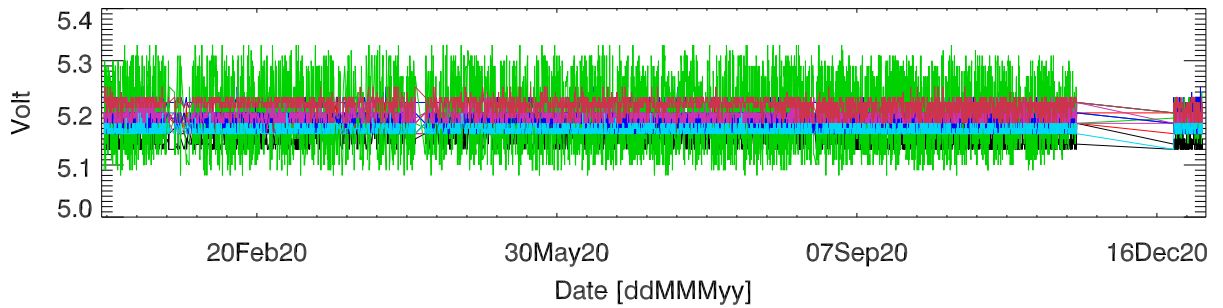

pdev hw year to date: Fan1 (GxA)

Fan2 (GxB)

Fan3 (Case)

Fan4 (Case)

pdev hw year to date: Temp1 (GxA)

Temp2 (GxB)

Temp3 (PCB)

pdev hw year to date: Vdd (GxA)

Vdd (GxB)

Vdd (3.3V)

Vdd (5V)

Vdd (12V)