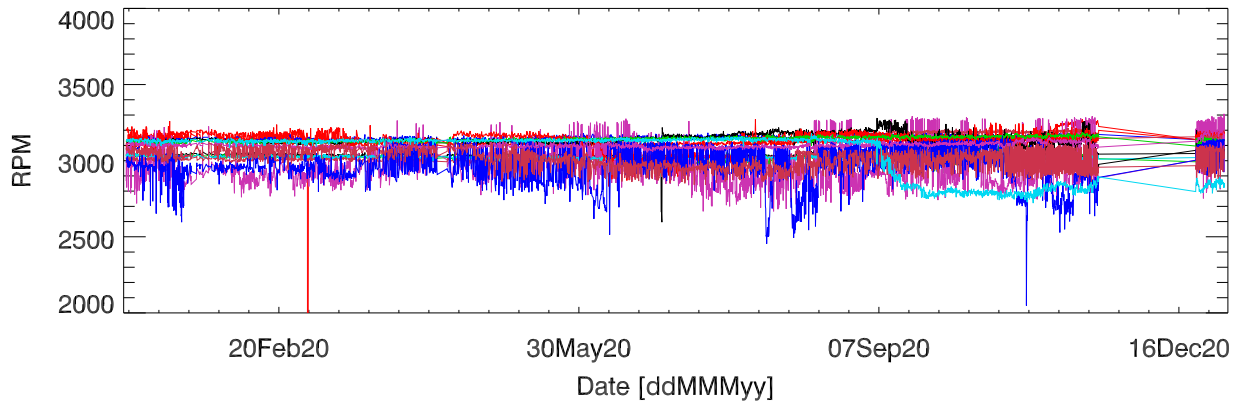

pdev hw year to date: Fan1 (GxA)

Fan2 (GxB)

Fan3 (Case)

Fan4 (Case)

pdev hw year to date: Temp1 (GxA)

Temp2 (GxB)

Temp3 (PCB)

pdev hw year to date: Vdd (GxA)

Vdd (GxB)

Vdd (3.3V)

Vdd (5V)

Vdd (12V)