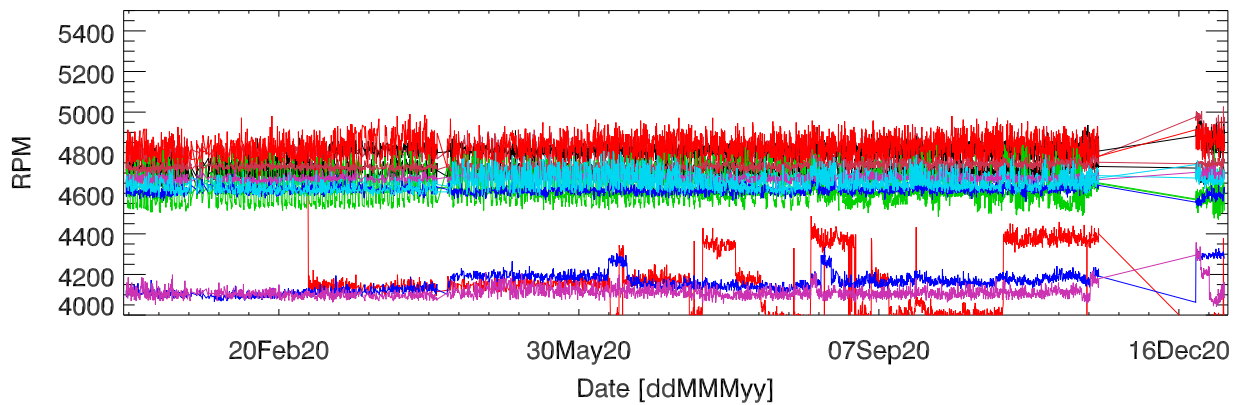

pdev hw year to date: Fan1 (GxA)

Fan2 (GxB)

Fan3 (Case)

Fan4 (Case)

pdev hw year to date: Temp1 (GxA)

Temp2 (GxB)

Temp3 (PCB)

pdev hw year to date: Vdd (GxA)

Vdd (GxB)

Vdd (3.3V)

Vdd (5V)

Vdd (12V)