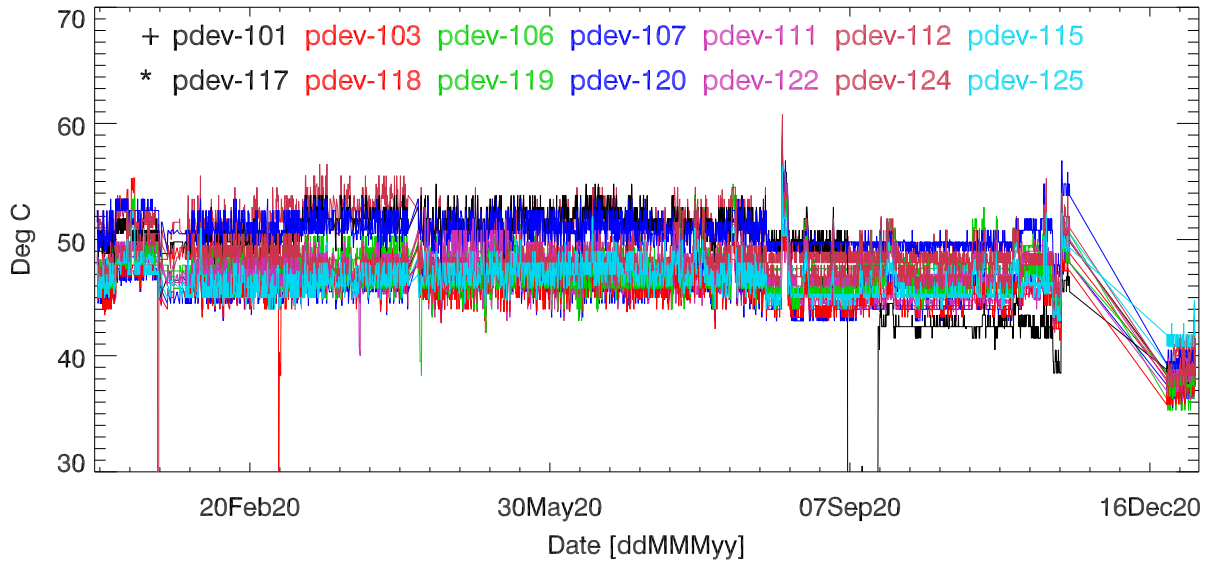

pdev hw year to date: Fan1 (GxA)

Fan2 (GxB)

Fan3 (Case)

Fan4 (Case)

pdev hw year to date: Temp1 (GxA)

Temp2 (GxB)

Temp3 (PCB)

pdev hw year to date: Vdd (GxA)

Vdd (GxB)

Vdd (3.3V)

Vdd (5V)

Vdd (12V)