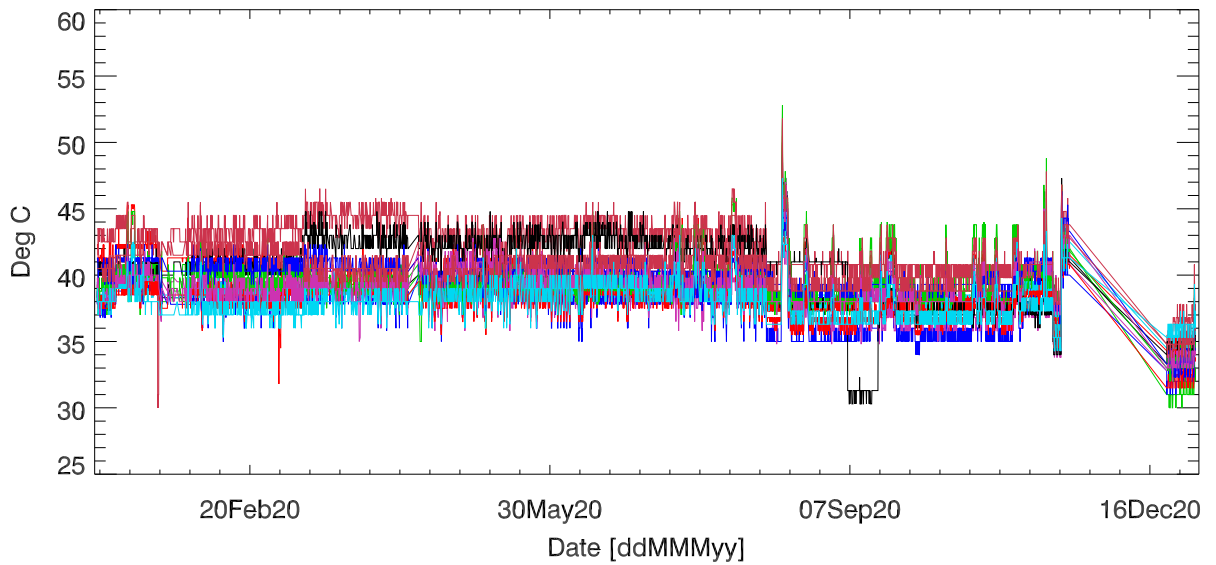

pdev hw year to date: Fan1 (GxA)

Fan2 (GxB)

Fan3 (Case)

Fan4 (Case)

pdev hw year to date: Temp1 (GxA)

Temp2 (GxB)

Temp3 (PCB)

pdev hw year to date: Vdd (GxA)

Vdd (GxB)

Vdd (3.3V)

Vdd (5V)

Vdd (12V)