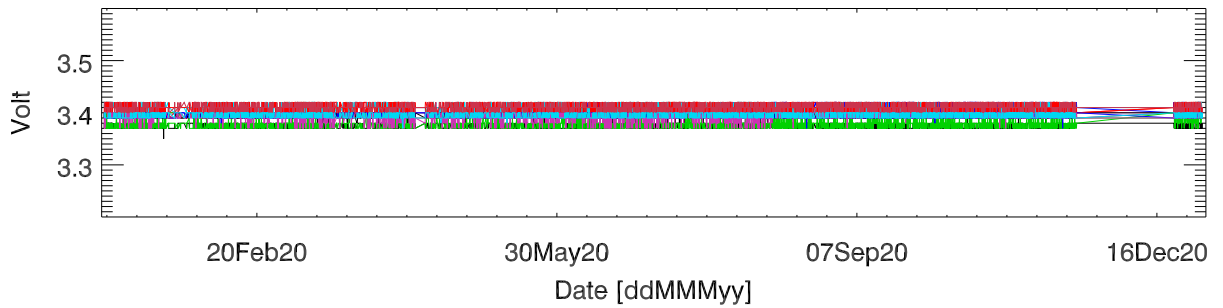

pdev hw year to date: Fan1 (GxA)

Fan2 (GxB)

Fan3 (Case)

Fan4 (Case)

pdev hw year to date: Temp1 (GxA)

Temp2 (GxB)

Temp3 (PCB)

pdev hw year to date: Vdd (GxA)

Vdd (GxB)

Vdd (3.3V)

Vdd (5V)

Vdd (12V)