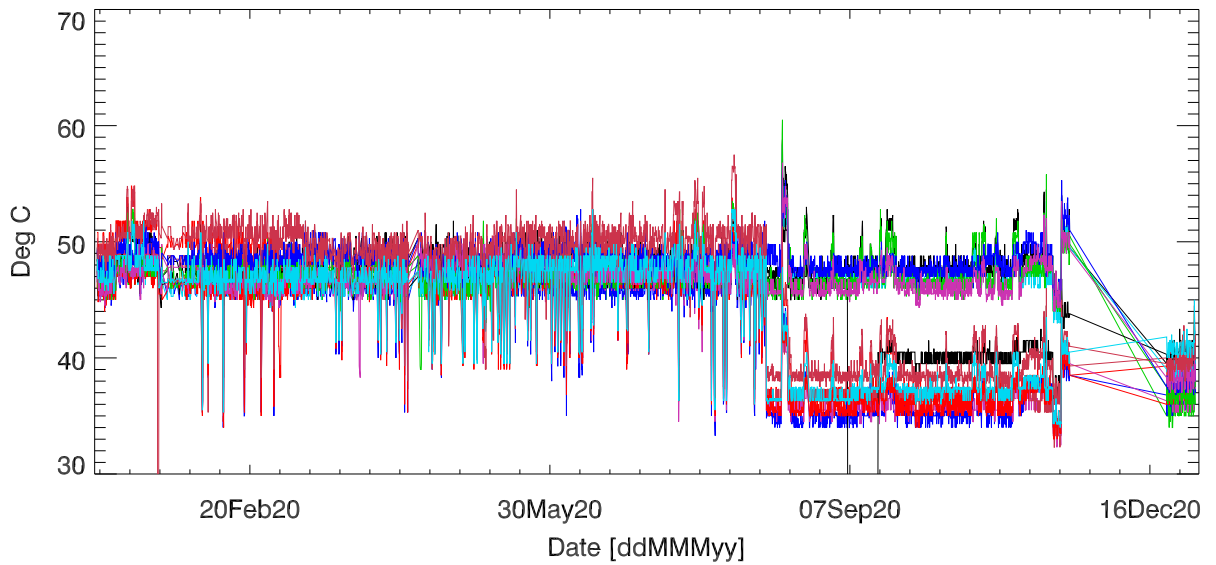

pdev hw year to date: Fan1 (GxA)

Fan2 (GxB)

Fan3 (Case)

Fan4 (Case)

pdev hw year to date: Temp1 (GxA)

Temp2 (GxB)

Temp3 (PCB)

pdev hw year to date: Vdd (GxA)

Vdd (GxB)

Vdd (3.3V)

Vdd (5V)

Vdd (12V)