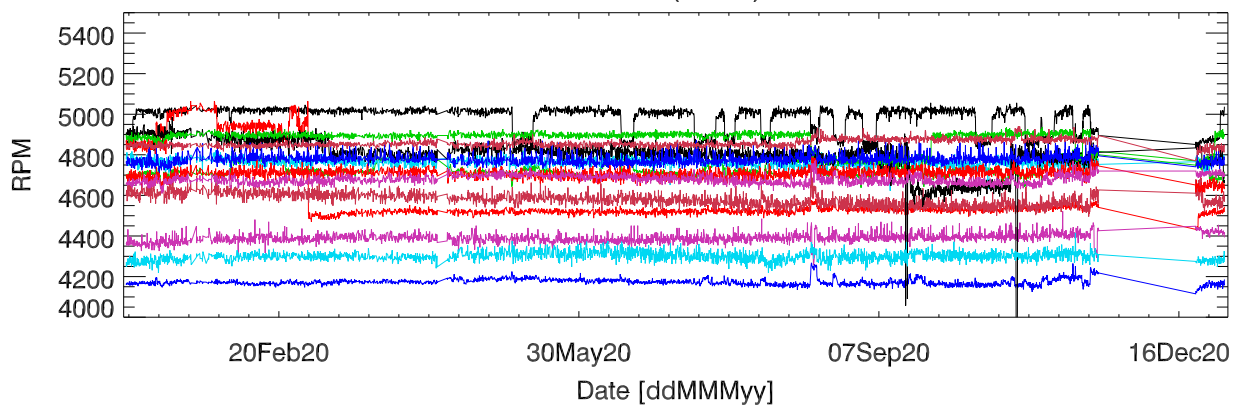

pdev hw year to date: Fan1 (GxA)

Fan2 (GxB)

Fan3 (Case)

Fan4 (Case)

pdev hw year to date: Temp1 (GxA)

Temp2 (GxB)

Temp3 (PCB)

pdev hw year to date: Vdd (GxA)

Vdd (GxB)

Vdd (3.3V)

Vdd (5V)

Vdd (12V)