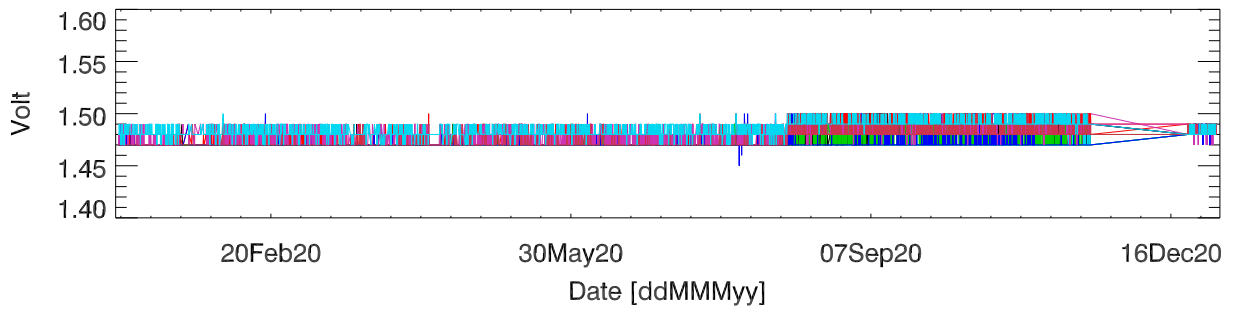

pdev hw year to date: Fan1 (GxA)

Fan2 (GxB)

Fan3 (Case)

Fan4 (Case)

pdev hw year to date: Temp1 (GxA)

Temp2 (GxB)

Temp3 (PCB)

pdev hw year to date: Vdd (GxA)

Vdd (GxB)

Vdd (3.3V)

Vdd (5V)

Vdd (12V)