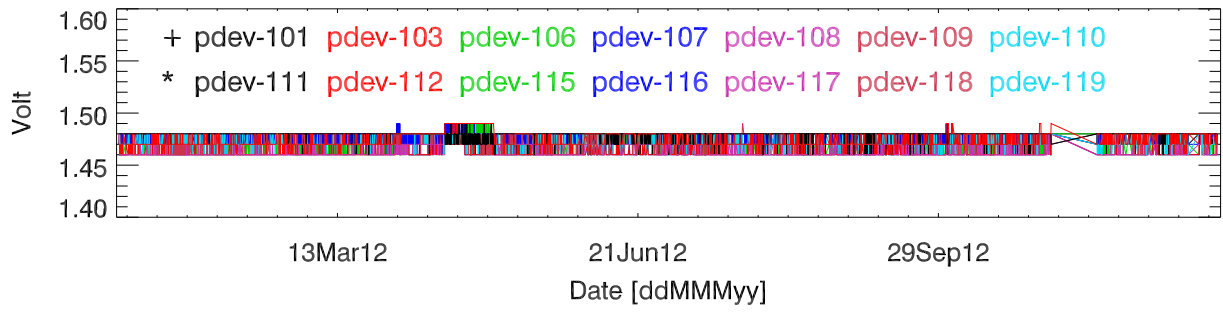

pdev hw year to date: Fan1 (GxA)

Fan2 (GxB)

Fan3 (Case)

Fan4 (Case)

pdev hw year to date: Temp1 (GxA)

Temp2 (GxB)

Temp3 (PCB)

pdev hw year to date: Vdd (GxA)

Vdd (GxB)

Vdd (3.3V)

Vdd (5V)

Vdd (12V)