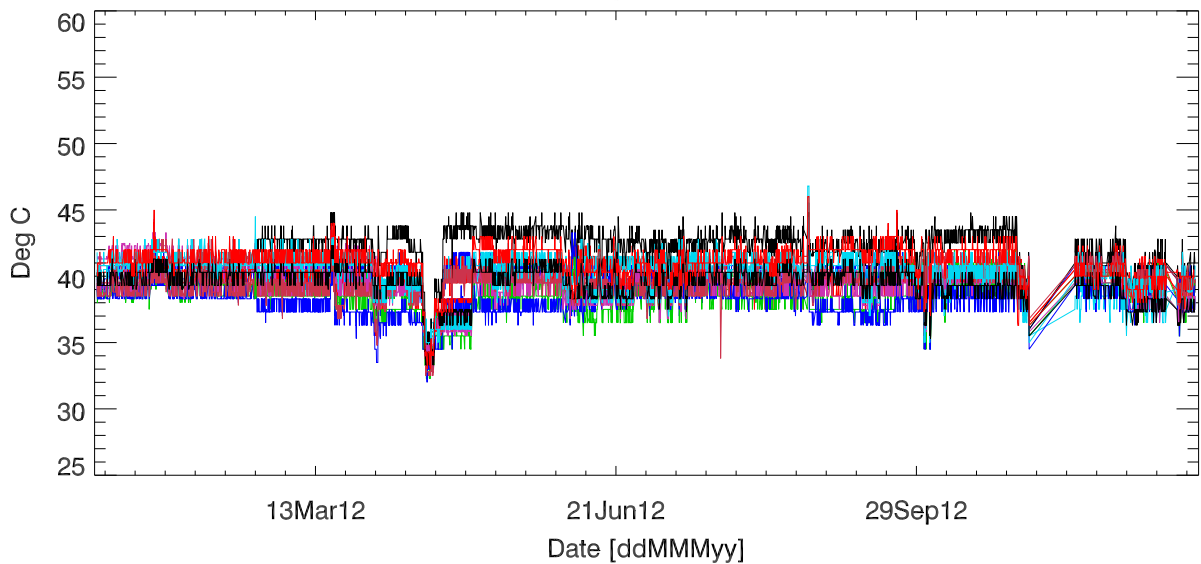

pdev hw year to date: Fan1 (GxA)

Fan2 (GxB)

Fan3 (Case)

Fan4 (Case)

pdev hw year to date: Temp1 (GxA)

Temp2 (GxB)

Temp3 (PCB)

pdev hw year to date: Vdd (GxA)

Vdd (GxB)

Vdd (3.3V)

Vdd (5V)

Vdd (12V)