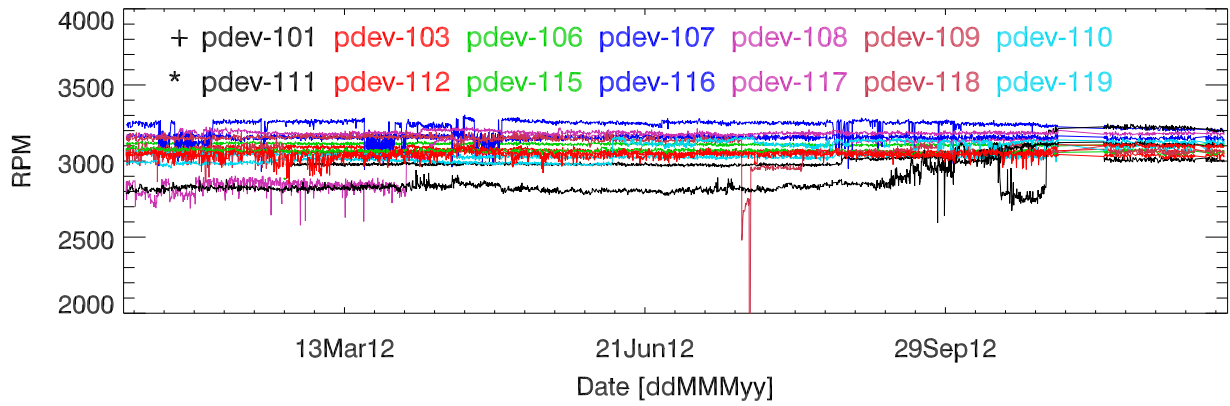

pdev hw year to date: Fan1 (GxA)

Fan2 (GxB)

Fan3 (Case)

Fan4 (Case)

pdev hw year to date: Temp1 (GxA)

Temp2 (GxB)

Temp3 (PCB)

pdev hw year to date: Vdd (GxA)

Vdd (GxB)

Vdd (3.3V)

Vdd (5V)

Vdd (12V)