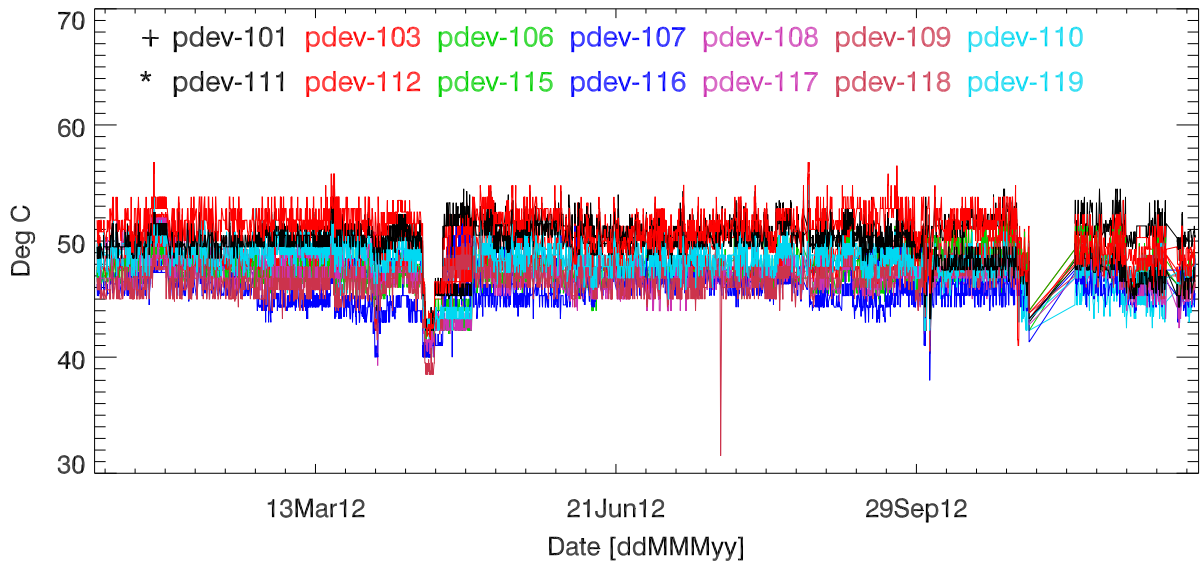

pdev hw year to date: Fan1 (GxA)

Fan2 (GxB)

Fan3 (Case)

Fan4 (Case)

pdev hw year to date: Temp1 (GxA)

Temp2 (GxB)

Temp3 (PCB)

pdev hw year to date: Vdd (GxA)

Vdd (GxB)

Vdd (3.3V)

Vdd (5V)

Vdd (12V)