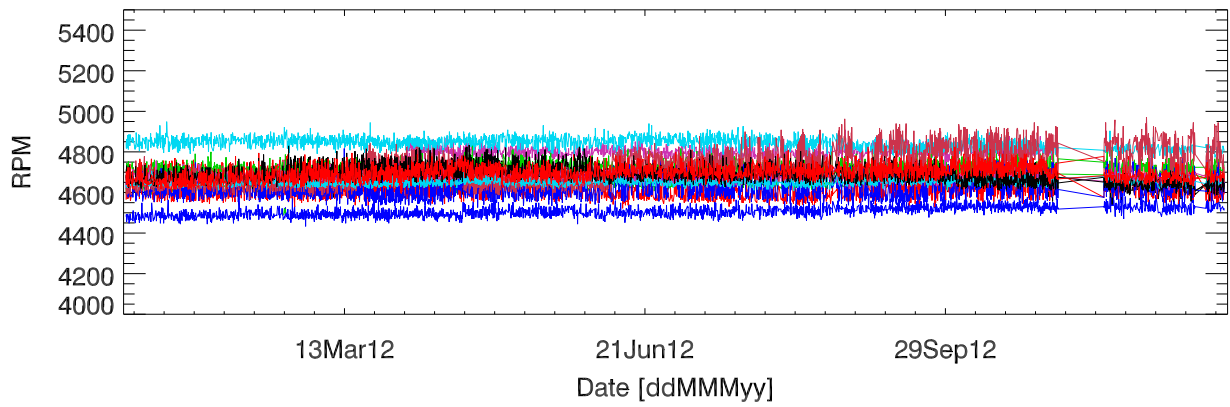

pdev hw year to date: Fan1 (GxA)

Fan2 (GxB)

Fan3 (Case)

Fan4 (Case)

pdev hw year to date: Temp1 (GxA)

Temp2 (GxB)

Temp3 (PCB)

pdev hw year to date: Vdd (GxA)

Vdd (GxB)

Vdd (3.3V)

Vdd (5V)

Vdd (12V)