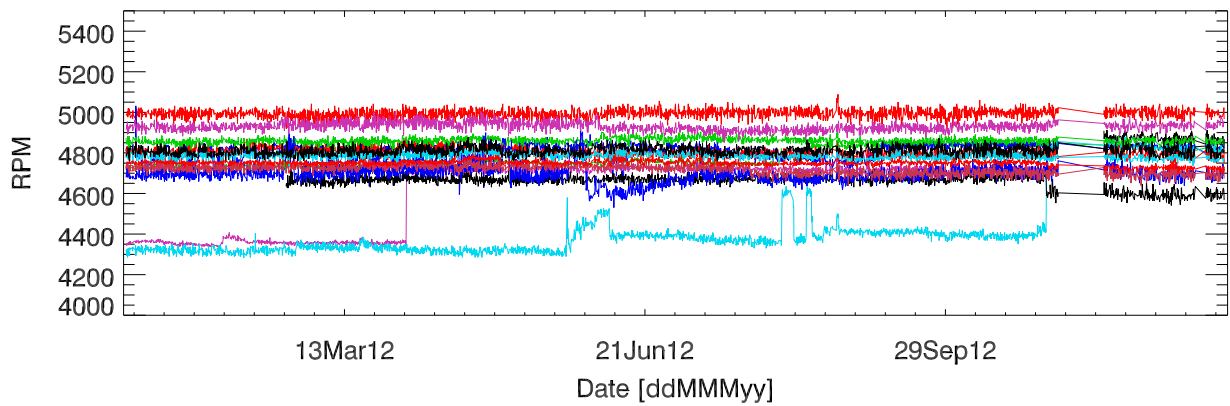

pdev hw year to date: Fan1 (GxA)

Fan2 (GxB)

Fan3 (Case)

Fan4 (Case)

pdev hw year to date: Temp1 (GxA)

Temp2 (GxB)

Temp3 (PCB)

pdev hw year to date: Vdd (GxA)

Vdd (GxB)

Vdd (3.3V)

Vdd (5V)

Vdd (12V)