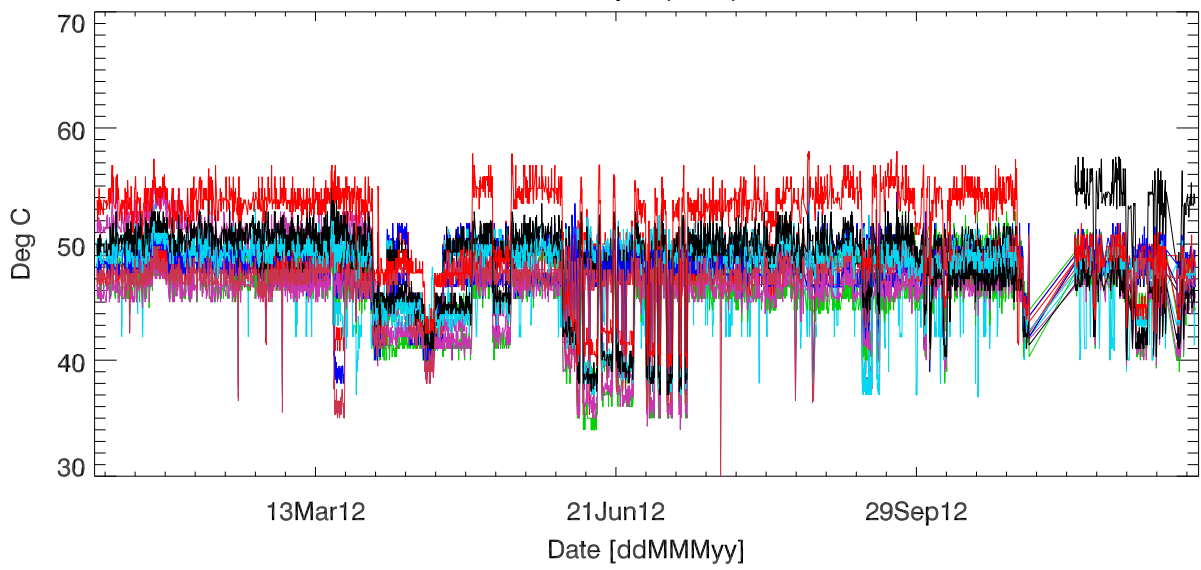

pdev hw year to date: Fan1 (GxA)

Fan2 (GxB)

Fan3 (Case)

Fan4 (Case)

pdev hw year to date: Temp1 (GxA)

Temp2 (GxB)

Temp3 (PCB)

pdev hw year to date: Vdd (GxA)

Vdd (GxB)

Vdd (3.3V)

Vdd (5V)

Vdd (12V)