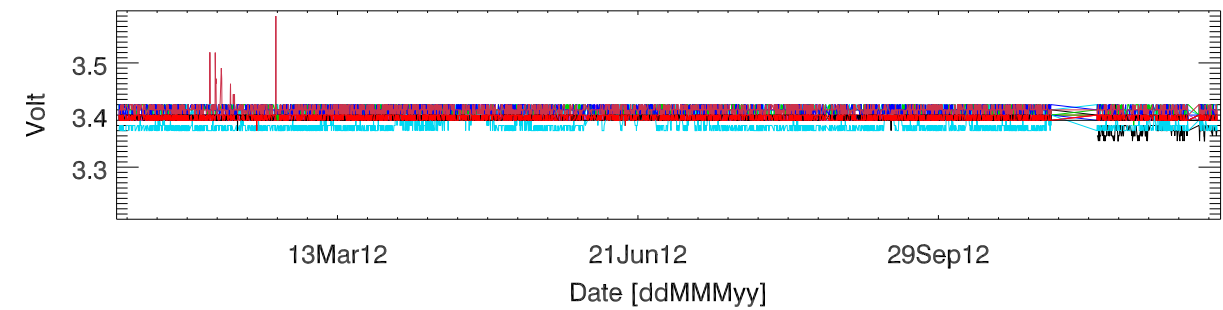

pdev hw year to date: Fan1 (GxA)

Fan2 (GxB)

Fan3 (Case)

Fan4 (Case)

pdev hw year to date: Temp1 (GxA)

Temp2 (GxB)

Temp3 (PCB)

pdev hw year to date: Vdd (GxA)

Vdd (GxB)

Vdd (3.3V)

Vdd (5V)

Vdd (12V)