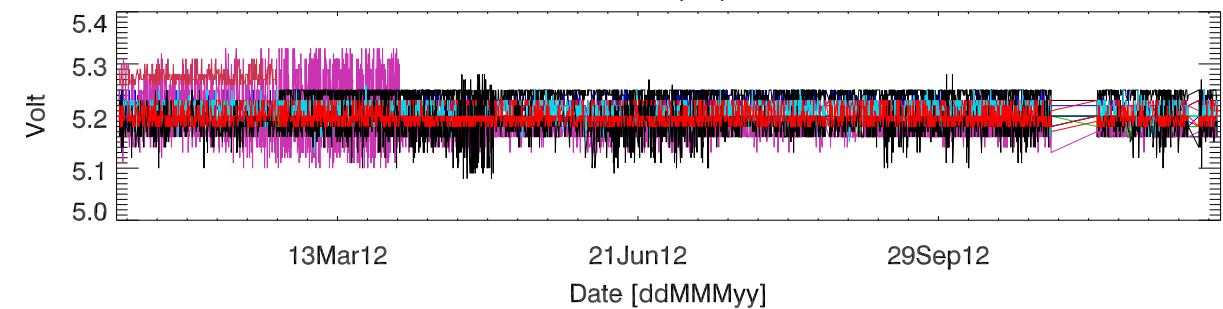

pdev hw year to date: Fan1 (GxA)

Fan2 (GxB)

Fan3 (Case)

Fan4 (Case)

pdev hw year to date: Temp1 (GxA)

Temp2 (GxB)

Temp3 (PCB)

pdev hw year to date: Vdd (GxA)

Vdd (GxB)

Vdd (3.3V)

Vdd (5V)

Vdd (12V)