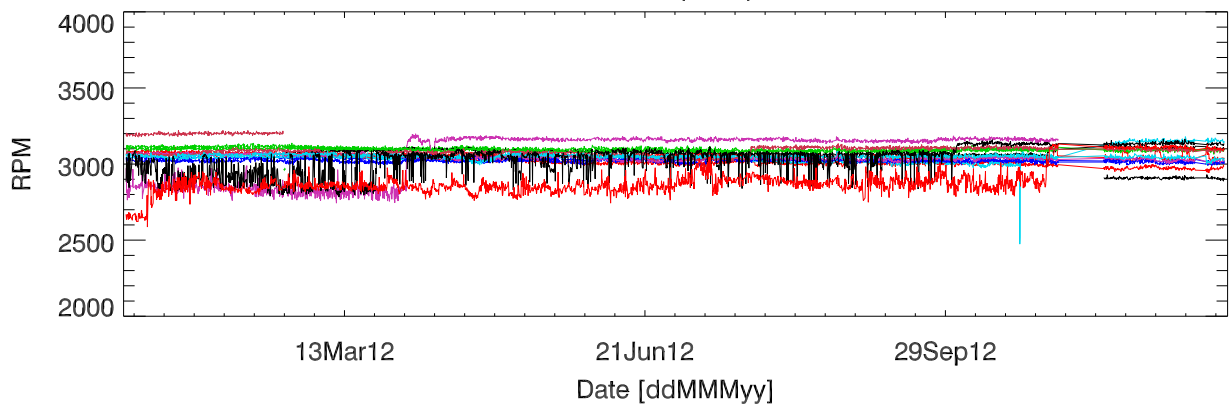

pdev hw year to date: Fan1 (GxA)

Fan2 (GxB)

Fan3 (Case)

Fan4 (Case)

pdev hw year to date: Temp1 (GxA)

Temp2 (GxB)

Temp3 (PCB)

pdev hw year to date: Vdd (GxA)

Vdd (GxB)

Vdd (3.3V)

Vdd (5V)

Vdd (12V)