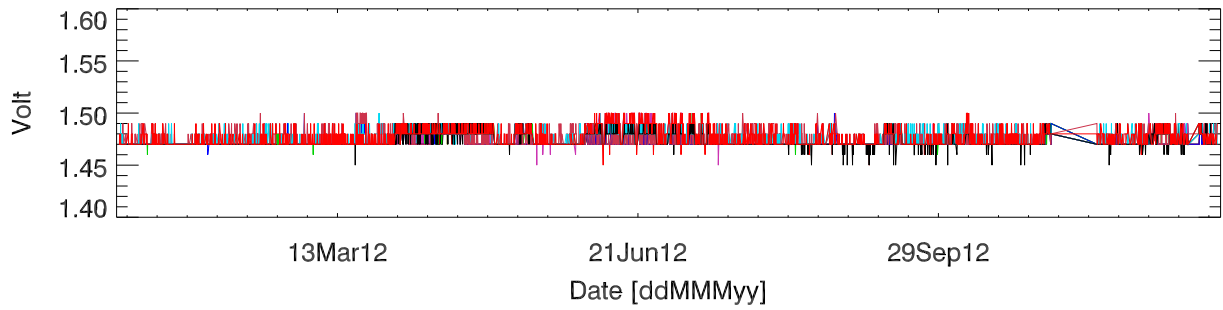

pdev hw year to date: Fan1 (GxA)

Fan2 (GxB)

Fan3 (Case)

Fan4 (Case)

pdev hw year to date: Temp1 (GxA)

Temp2 (GxB)

Temp3 (PCB)

pdev hw year to date: Vdd (GxA)

Vdd (GxB)

Vdd (3.3V)

Vdd (5V)

Vdd (12V)