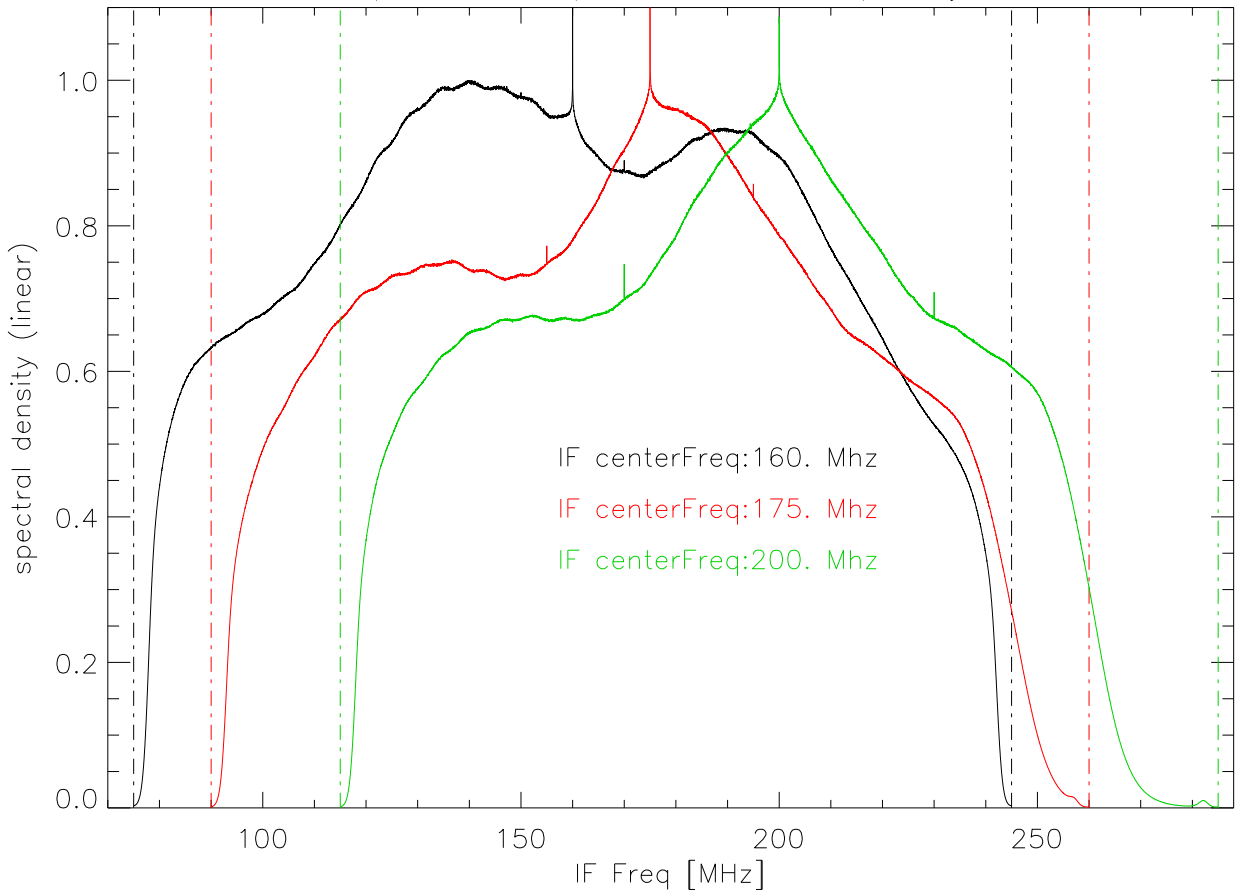

29jun07 New Mixer bandpass for different IF CenterFreq

Db Scale

plot each spectra vs IF frequency

Db Scale