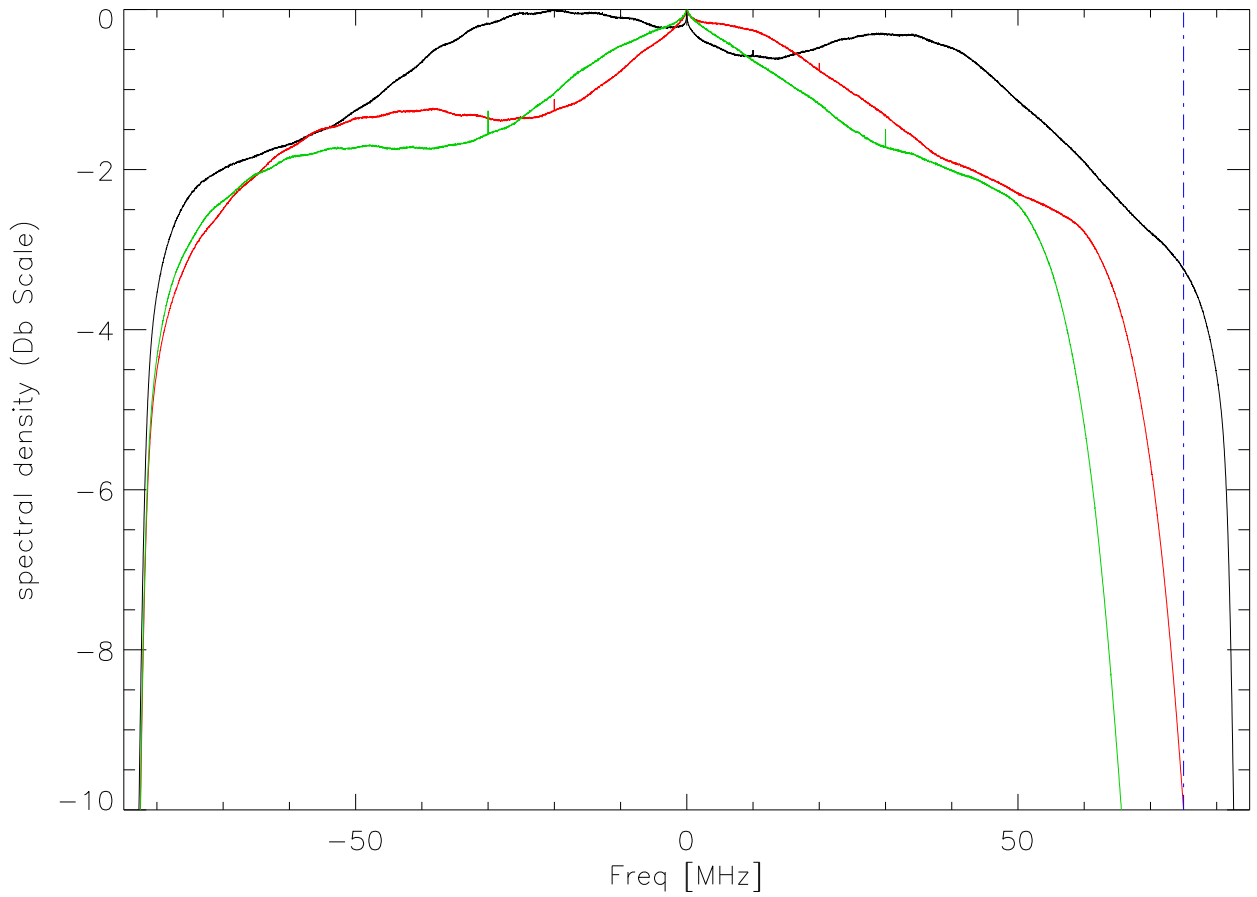

29jun07 New Mixer bandpass for different IF CenterFreq

Db Scale

plot each spectra vs IF frequency

Db Scale