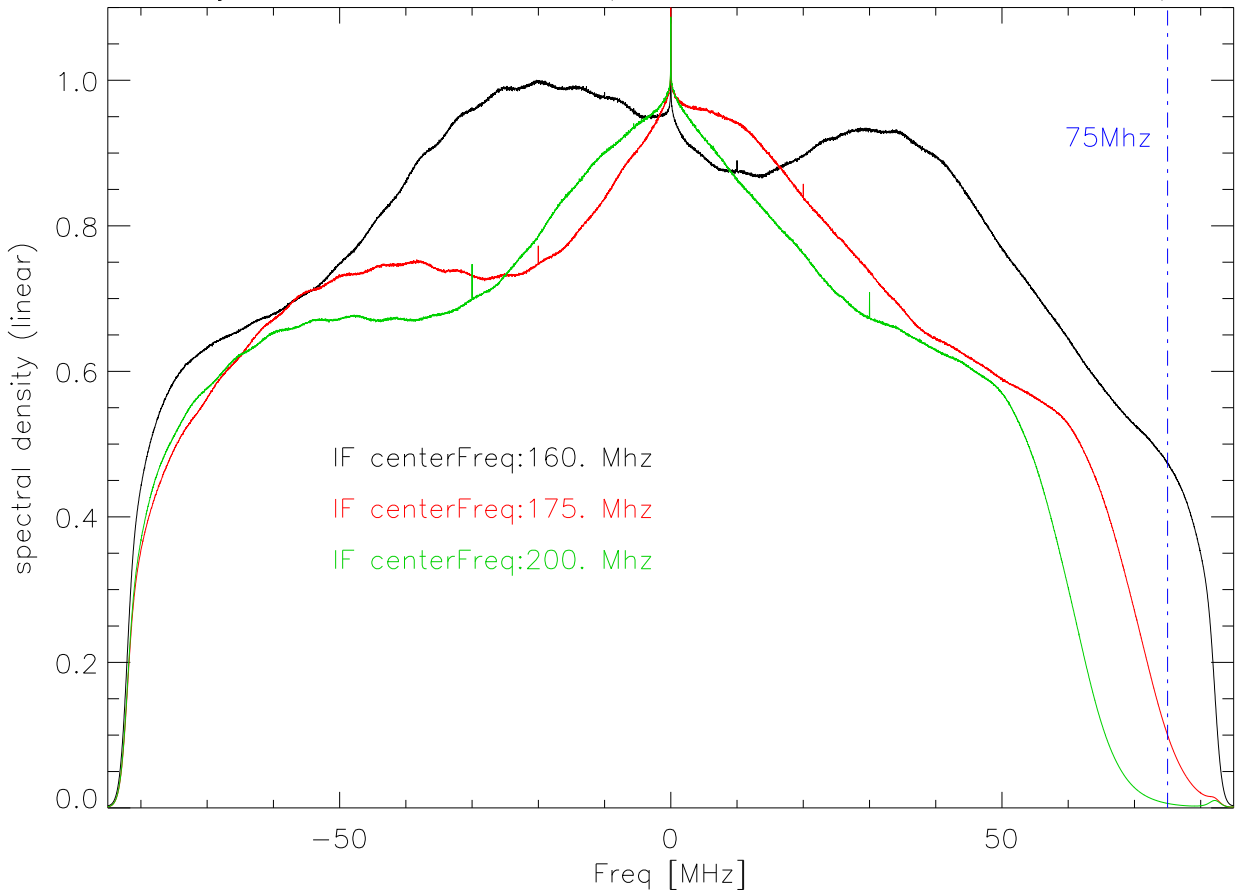

29jun07 New Mixer bandpass for different IF CenterFreq

Db Scale

plot each spectra vs IF frequency

Db Scale