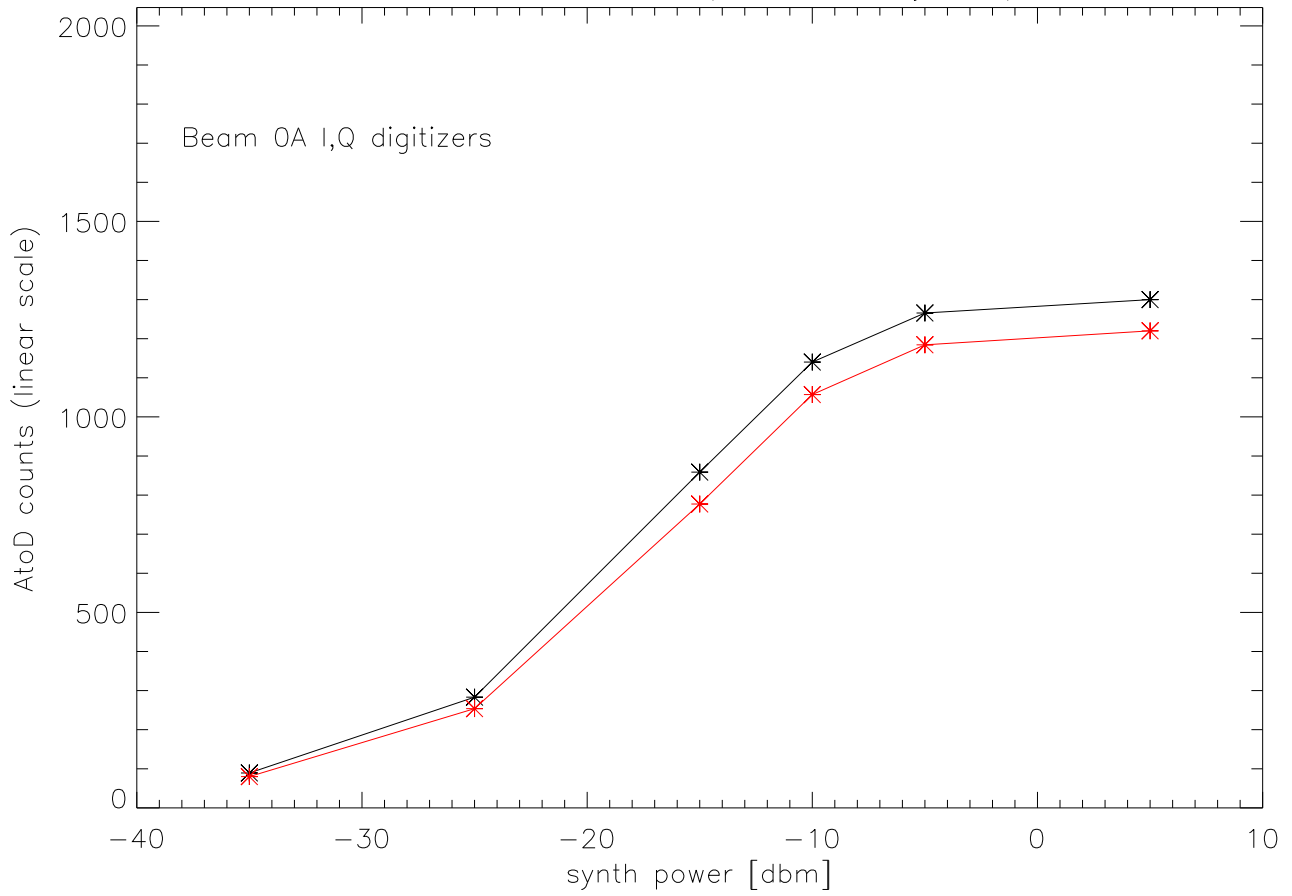

11mar08 sine wave amplitude vs synth power

Db scale