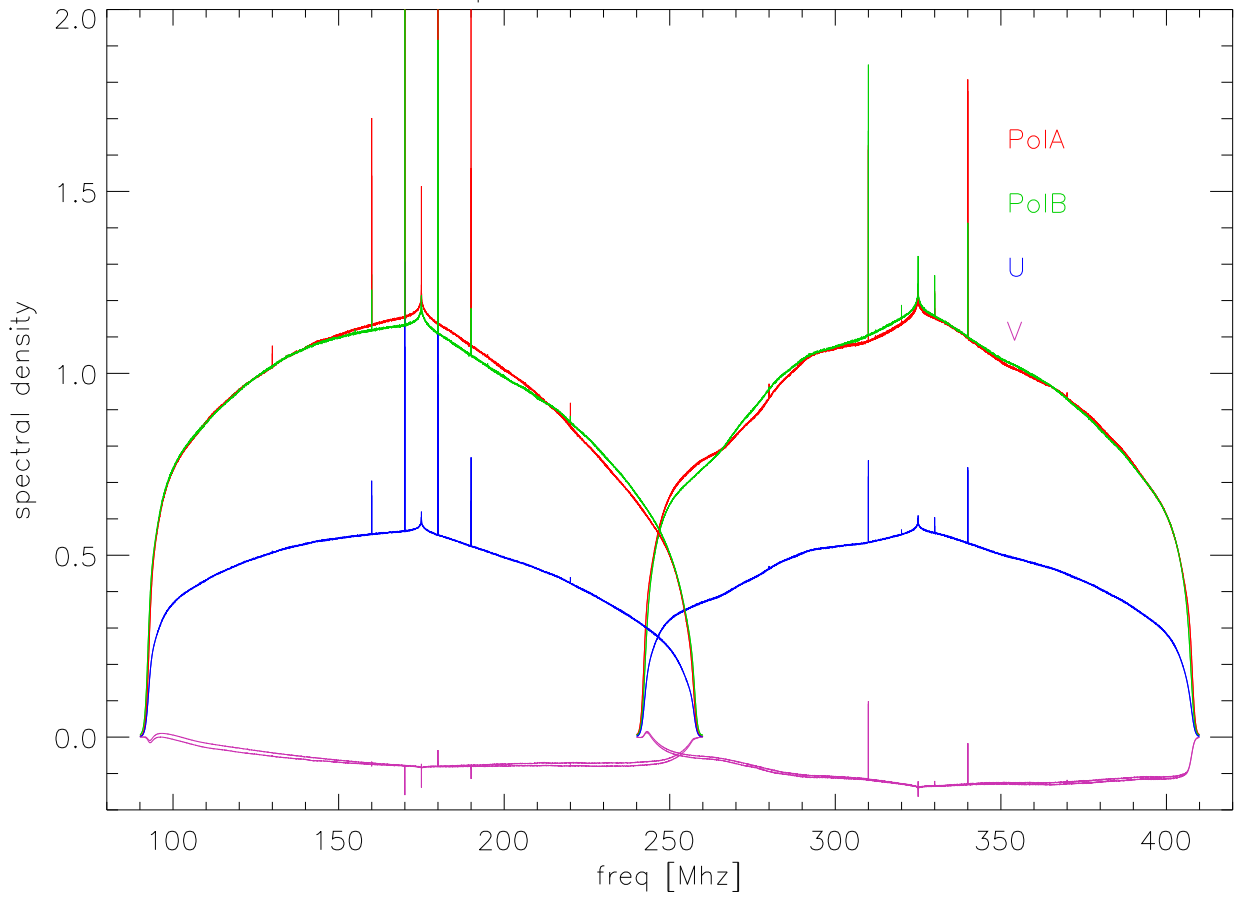

18sep07 redNseSRc new mixers hiBand 103

18sep07 redNseSRc new mixers loBand 103

18sep07 redNseSRc new mixers hiBand 104

18sep07 redNseSRc new mixers loBand 104

18sep07 redNseGen new Mixers

blowup around center of spectra