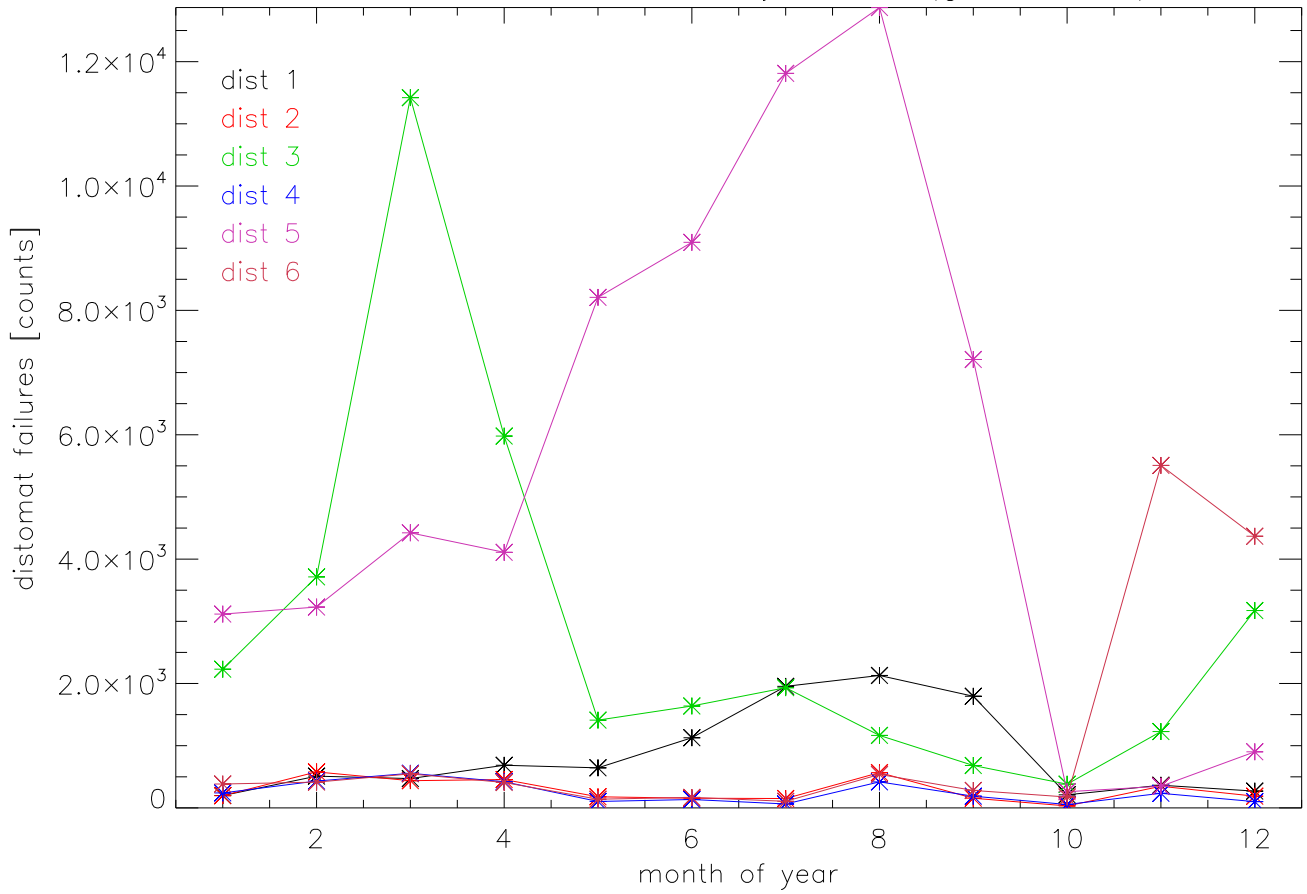

2015 distomat failures by month (gooddist=0)

2015 distomat failures by month (gooddist=0)